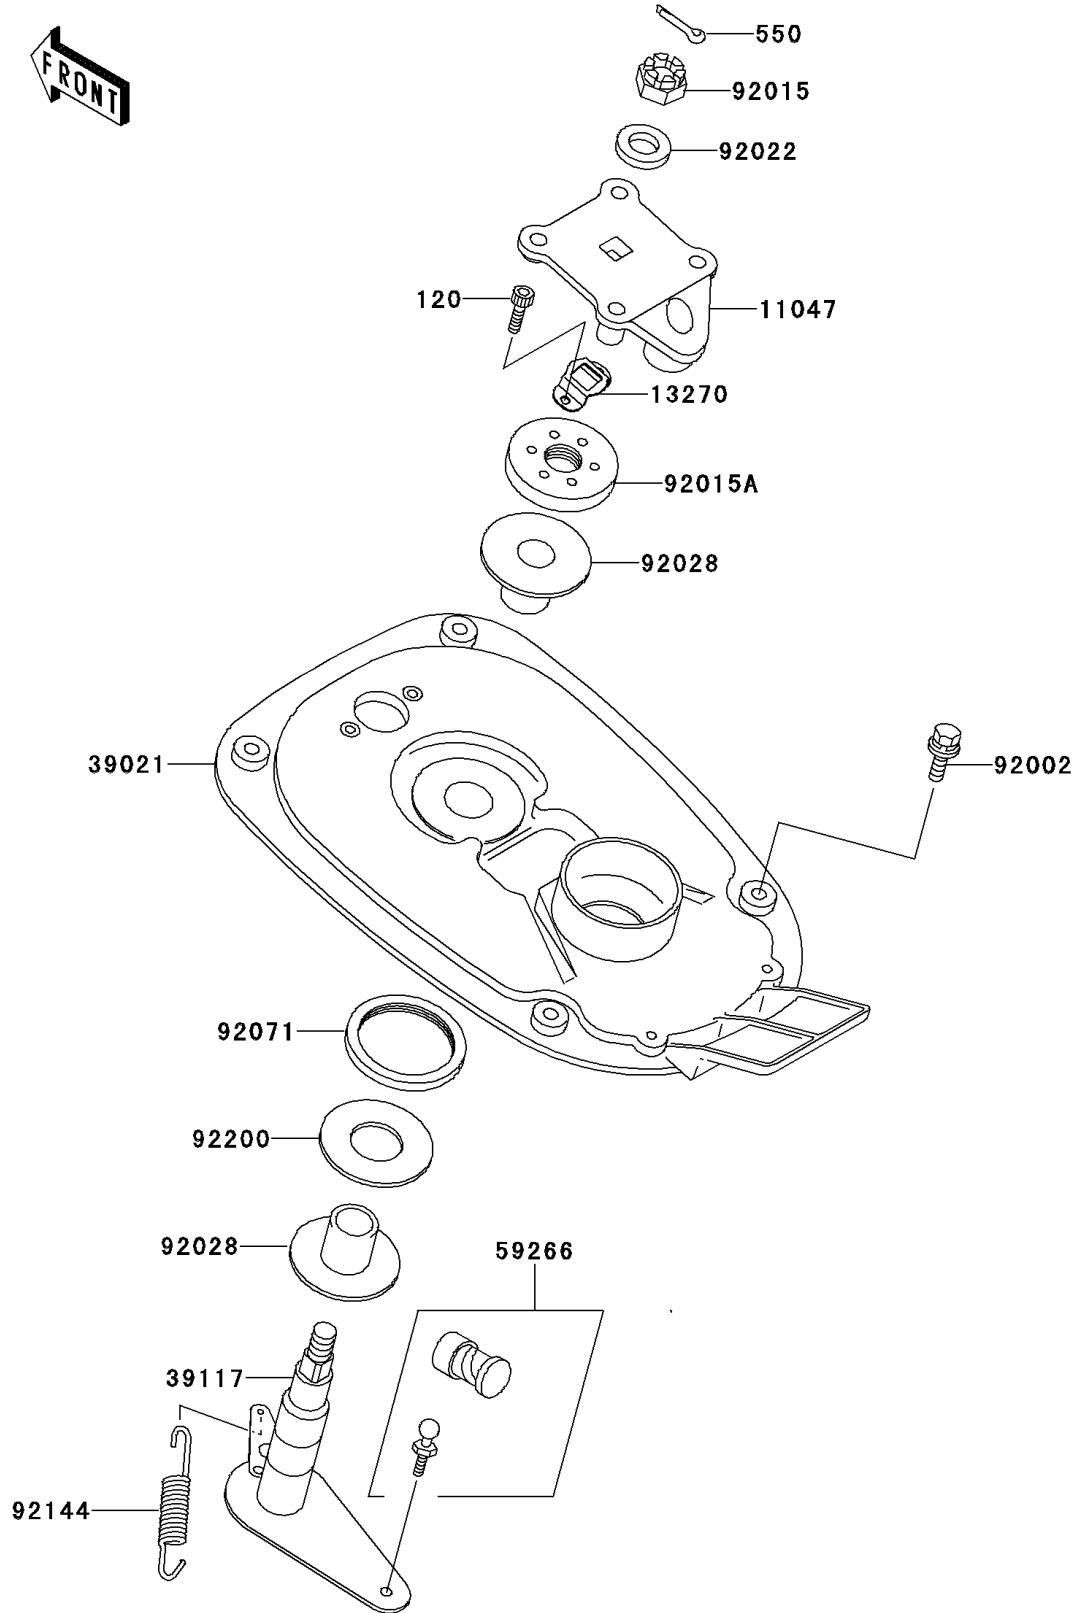

# 1997 750 ZXi PARTS DIAGRAM

Handle Pole

F3171

## 1997 750 ZXi PARTS LIST

### Handle Pole

ITEM NAME	PART NUMBER	QUANTITY
BOLT-SOCKET,5X10 (Ref # 120)	120R0510	2
PIN-COTTER,3X35 (Ref # 550)	550S3035	1
BRACKET,HANDLE HOLDER (Ref # 11047)	11047-3759	1
PLATE (Ref # 13270)	13270-3780	1
BRACKET-HANDLE POLE (Ref # 39021)	39021-3705	1
SHAFT-STRG (Ref # 39117)	39117-3709	1
JOINT-BALL (Ref # 59266)	59266-3707	1
BOLT,8X25 (Ref # 92002)	92002-3774	4
NUT,CASTLE,14MM (Ref # 92015)	92015-3805	1
NUT (Ref # 92015A)	92015-3852	1
WASHER,15X34X2.0 (Ref # 92022)	92022-3738	1
BUSHING,STEERING (Ref # 92028)	92028-3748	2
GROMMET (Ref # 92071)	92071-3792	1
SPRING (Ref # 92144)	92144-3737	1
WASHER,32.5X70X2 (Ref # 92200)	92200-3718	1