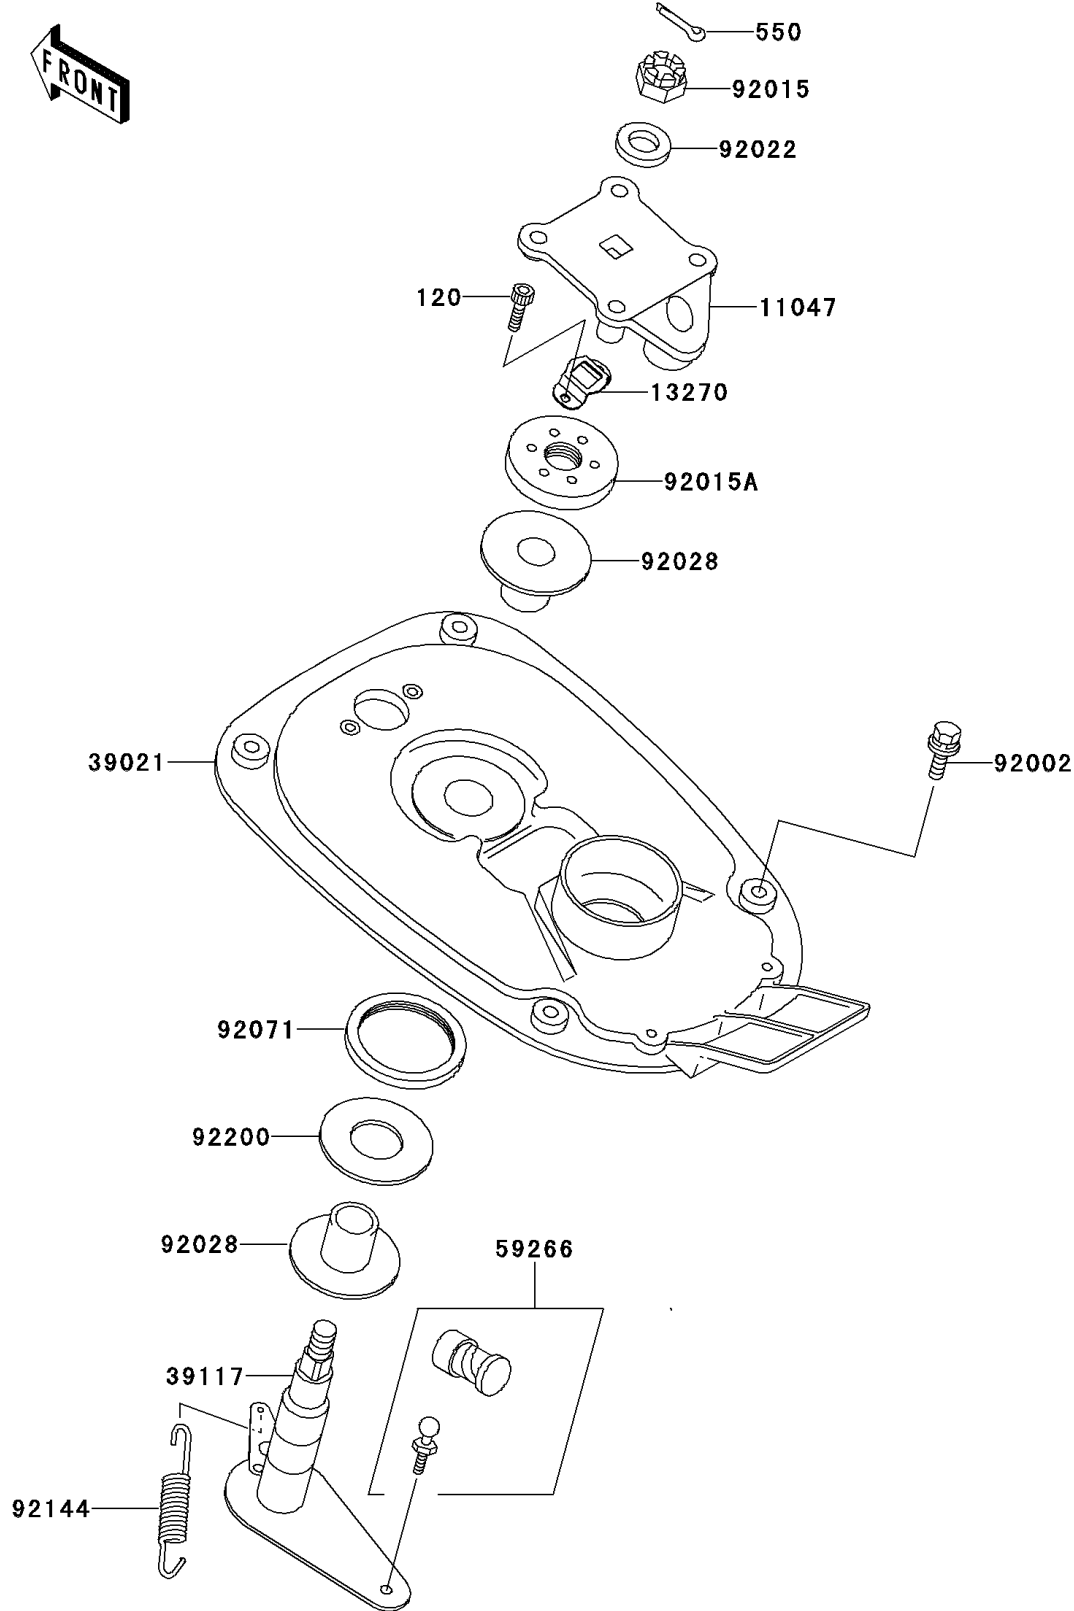

# 1997 750 ZXi PARTS DIAGRAM

Handle Pole

F3171

## 1997 750 ZXi PARTS LIST

### Handle Pole

ITEM NAME	PART NUMBER	QUANTITY
BOLT-SOCKET,5X10 (Ref # 120)	120R0510	2
PIN-COTTER,3X35 (Ref # 550)	550S3035	1
BRACKET,HANDLE HOLDER (Ref # 11047)	11047-3759	1
PLATE (Ref # 13270)	13270-3780	1
BRACKET-HANDLE POLE (Ref # 39021)	39021-3705	1
SHAFT-STRG (Ref # 39117)	39117-3709	1
JOINT-BALL (Ref # 59266)	59266-3707	1
BOLT,8X25 (Ref # 92002)	92002-3774	4
NUT,CASTLE,14MM (Ref # 92015)	92015-3805	1
NUT (Ref # 92015A)	92015-3852	1
WASHER,15X34X2.0 (Ref # 92022)	92022-3738	1
BUSHING,STEERING (Ref # 92028)	92028-3748	2
GROMMET (Ref # 92071)	92071-3792	1
SPRING (Ref # 92144)	92144-3737	1
WASHER,32.5X70X2 (Ref # 92200)	92200-3718	1