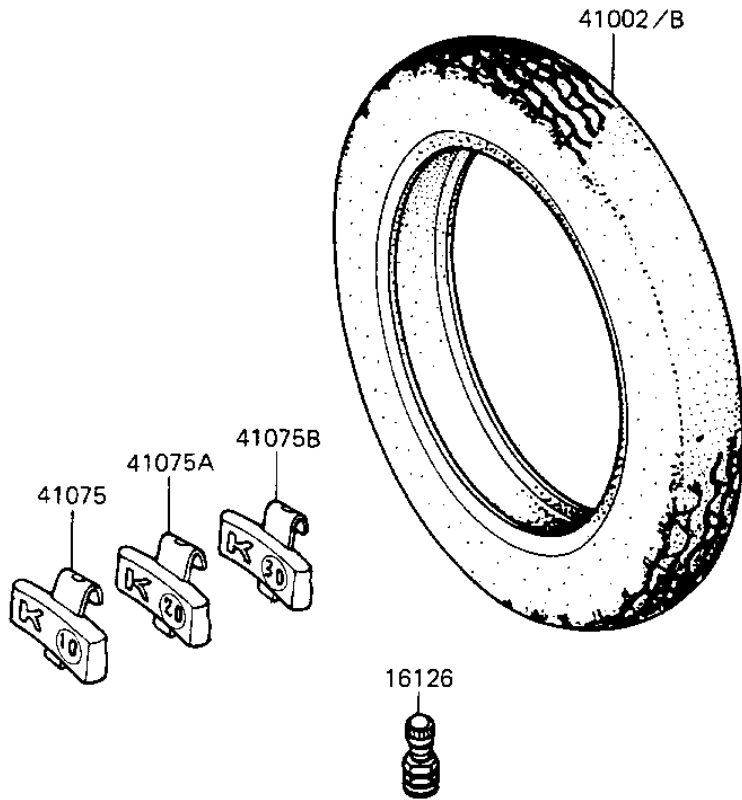

1984 GPz PARTS DIAGRAM

TIRES

F2210-0101

1984 GPz PARTS LIST

TIRES

| ITEM NAME | PART NUMBER | QUANTITY |
|--------------------------------------|-------------|----------|
| VALVE (Ref # 16126) | 16126-1136 | 2 |
| TIRE 110/90V18 L303 F (Ref # 41002B) | 41002-1450 | 1 |
| TIRE 130/90V17 G508 R (Ref # 41002C) | 41002-1451 | 1 |
| BALANCER-WHEEL,10G (Ref # 41075) | 41075-1014 | AR |
| BALANCER-WHEEL,20G (Ref # 41075A) | 41075-1015 | AR |
| BALANCER-WHEEL,30G (Ref # 41075B) | 41075-1016 | AR |