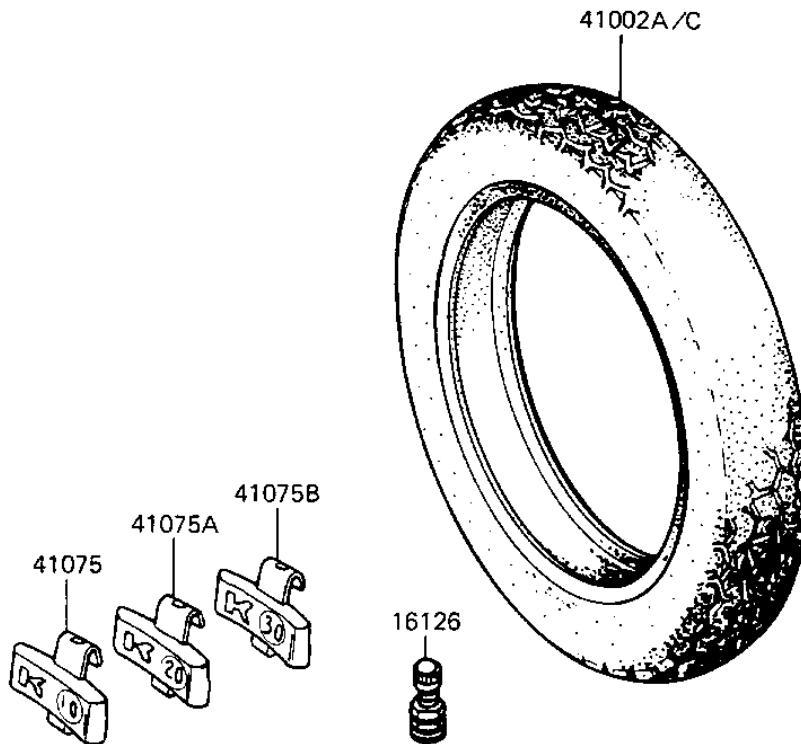

1984 GPz PARTS DIAGRAM

TIRES

F2210-0101

1984 GPz PARTS LIST

TIRES

| ITEM NAME | PART NUMBER | QUANTITY |
|--------------------------------------|-------------|----------|
| VALVE (Ref # 16126) | 16126-1136 | 2 |
| TIRE 110/90V18 L303 F (Ref # 41002B) | 41002-1450 | 1 |
| TIRE 130/90V17 G508 R (Ref # 41002C) | 41002-1451 | 1 |
| BALANCER-WHEEL,10G (Ref # 41075) | 41075-1014 | AR |
| BALANCER-WHEEL,20G (Ref # 41075A) | 41075-1015 | AR |
| BALANCER-WHEEL,30G (Ref # 41075B) | 41075-1016 | AR |