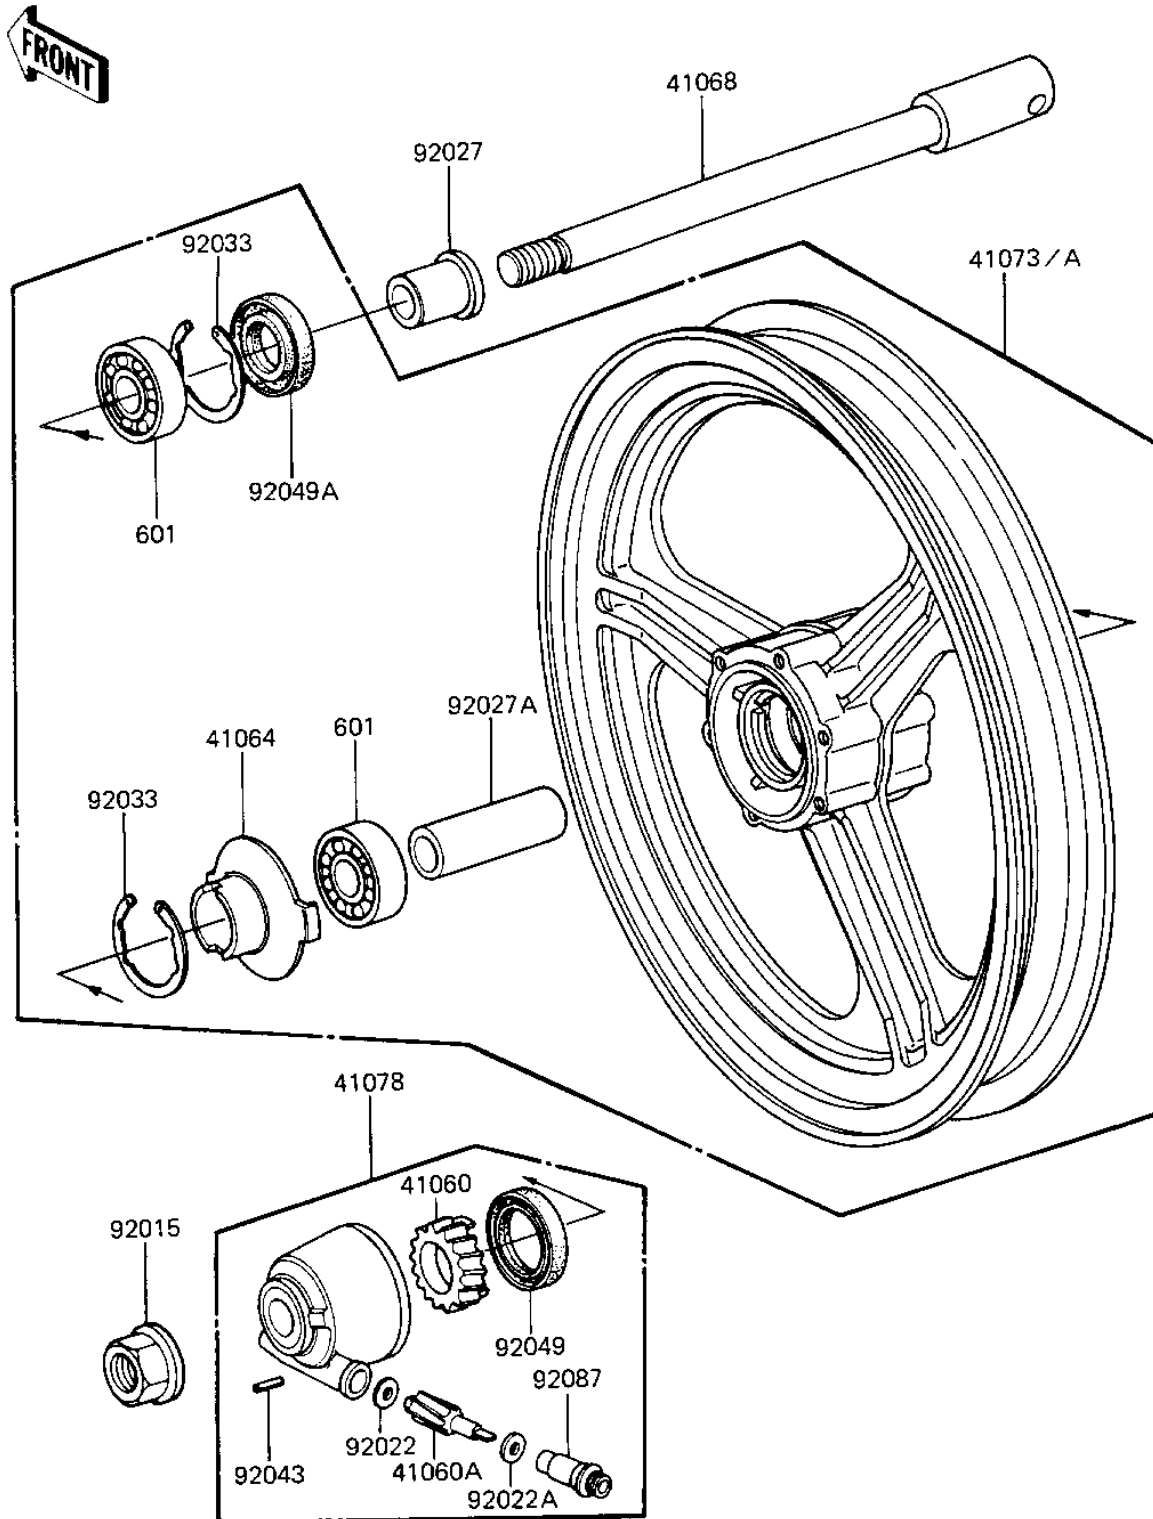

# 1983 GPz PARTS DIAGRAM

## FRONT WHEEL/HUB

F2230-0091

# 1983 GPz PARTS LIST

## FRONT WHEEL/HUB

| ITEM NAME                            | PART NUMBER   | QUANTITY |
|--------------------------------------|---------------|----------|
| GEAR,SPEEDOMETER (Ref # 41060)       | 41059-026     | 1        |
| PINION,SPEEDOMETER,9T (Ref # 41060A) | 41060-1016    | 1        |
| RECEIVER,SPEEDOMETER (Ref # 41064)   | 41064-1006    | 1        |
| AXLE,FRONT,L=204M/M (Ref # 41068)    | 41068-1009    | 1        |
| WHEEL-ASSY,FR,SOLID,R (Ref # 41073)  | 41073-1206-B1 | 1        |
| CASE-ASSY-METER GEAR, (Ref # 41078)  | 41078-1024    | 1        |
| NUT,14MM (Ref # 92015)               | 92015-1407    | 1        |
| WASHER THRST SPD PINI (Ref # 92022)  | 41063-001     | 1        |
| WASHER THRST SPD PINI (Ref # 92022A) | 41063-001     | 1        |
| COLLAR,FR AXLE L=30MM (Ref # 92027)  | 92027-1225    | 1        |
| COLLAR,15.2X22X55 (Ref # 92027A)     | 92027-1505    | 1        |
| CIRCLIP,42MM (Ref # 92033)           | 92033-1041    | 2        |
| PIN,SPRING (Ref # 92043)             | 41082-001     | 1        |
| OIL SEAL,BJN30427-C3 (Ref # 92049)   | 92049-1057    | 1        |
| OIL SEAL,AG1144AO (Ref # 92049A)     | 92049-1058    | 1        |
| BUSHING,METER GEAR (Ref # 92087)     | 92087-1002    | 1        |
| BEARING-BALL (Ref # 601)             | 601B6302U     | 2        |