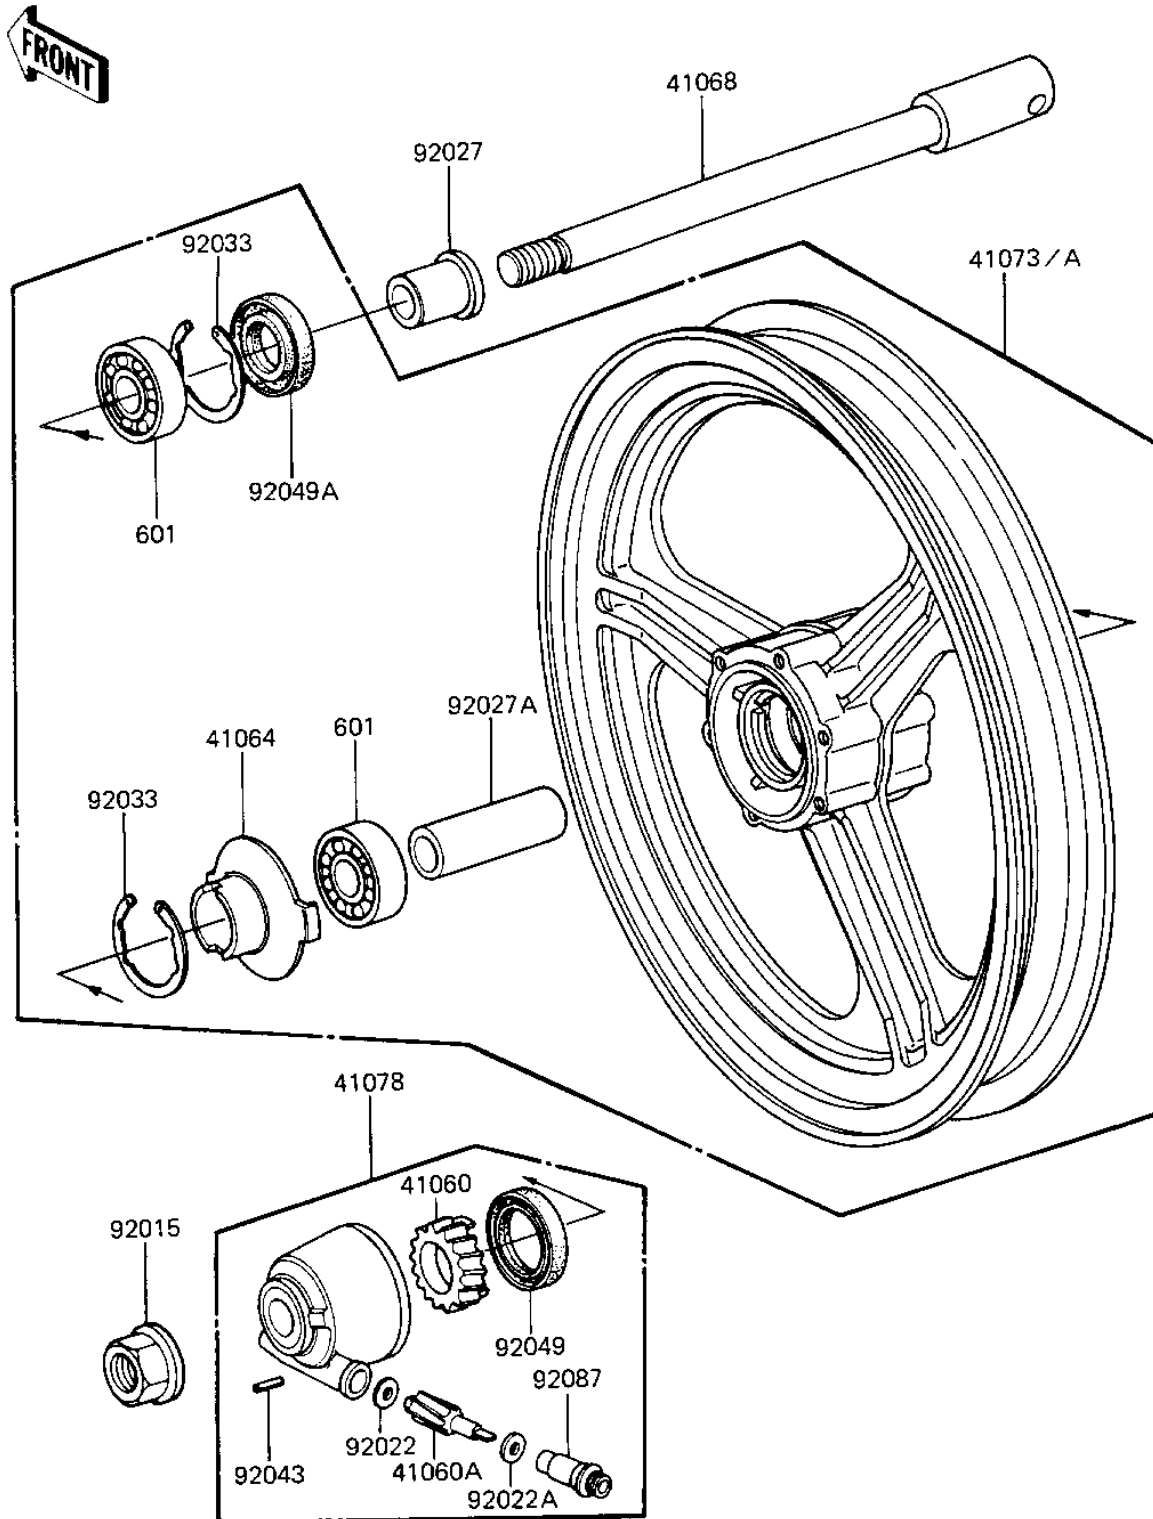

1984 GPz PARTS DIAGRAM

FRONT WHEEL/HUB

F2230-0091

1984 GPz PARTS LIST

FRONT WHEEL/HUB

ITEM NAME	PART NUMBER	QUANTITY
GEAR,SPEEDOMETER (Ref # 41060)	41059-026	1
PINION,SPEEDOMETER,9T (Ref # 41060A)	41060-1016	1
RECEIVER,SPEEDOMETER (Ref # 41064)	41064-1006	1
AXLE,FRONT,L=204M/M (Ref # 41068)	41068-1009	1
WHEEL-ASSY,FR,M.GRAY (Ref # 41073A)	41073-1206-J9	1
CASE-ASSY-METER GEAR, (Ref # 41078)	41078-1024	1
NUT,14MM (Ref # 92015)	92015-1407	1
WASHER THRST SPD PINI (Ref # 92022)	41063-001	1
WASHER THRST SPD PINI (Ref # 92022A)	41063-001	1
COLLAR,FR AXLE L=30MM (Ref # 92027)	92027-1225	1
COLLAR,15.2X22X55 (Ref # 92027A)	92027-1505	1
CIRCLIP,42MM (Ref # 92033)	92033-1041	2
PIN,SPRING (Ref # 92043)	41082-001	1
OIL SEAL,BJN30427-C3 (Ref # 92049)	92049-1057	1
OIL SEAL,AG1144AO (Ref # 92049A)	92049-1058	1
BUSHING,METER GEAR (Ref # 92087)	92087-1002	1
BEARING-BALL (Ref # 601)	601B6302U	2