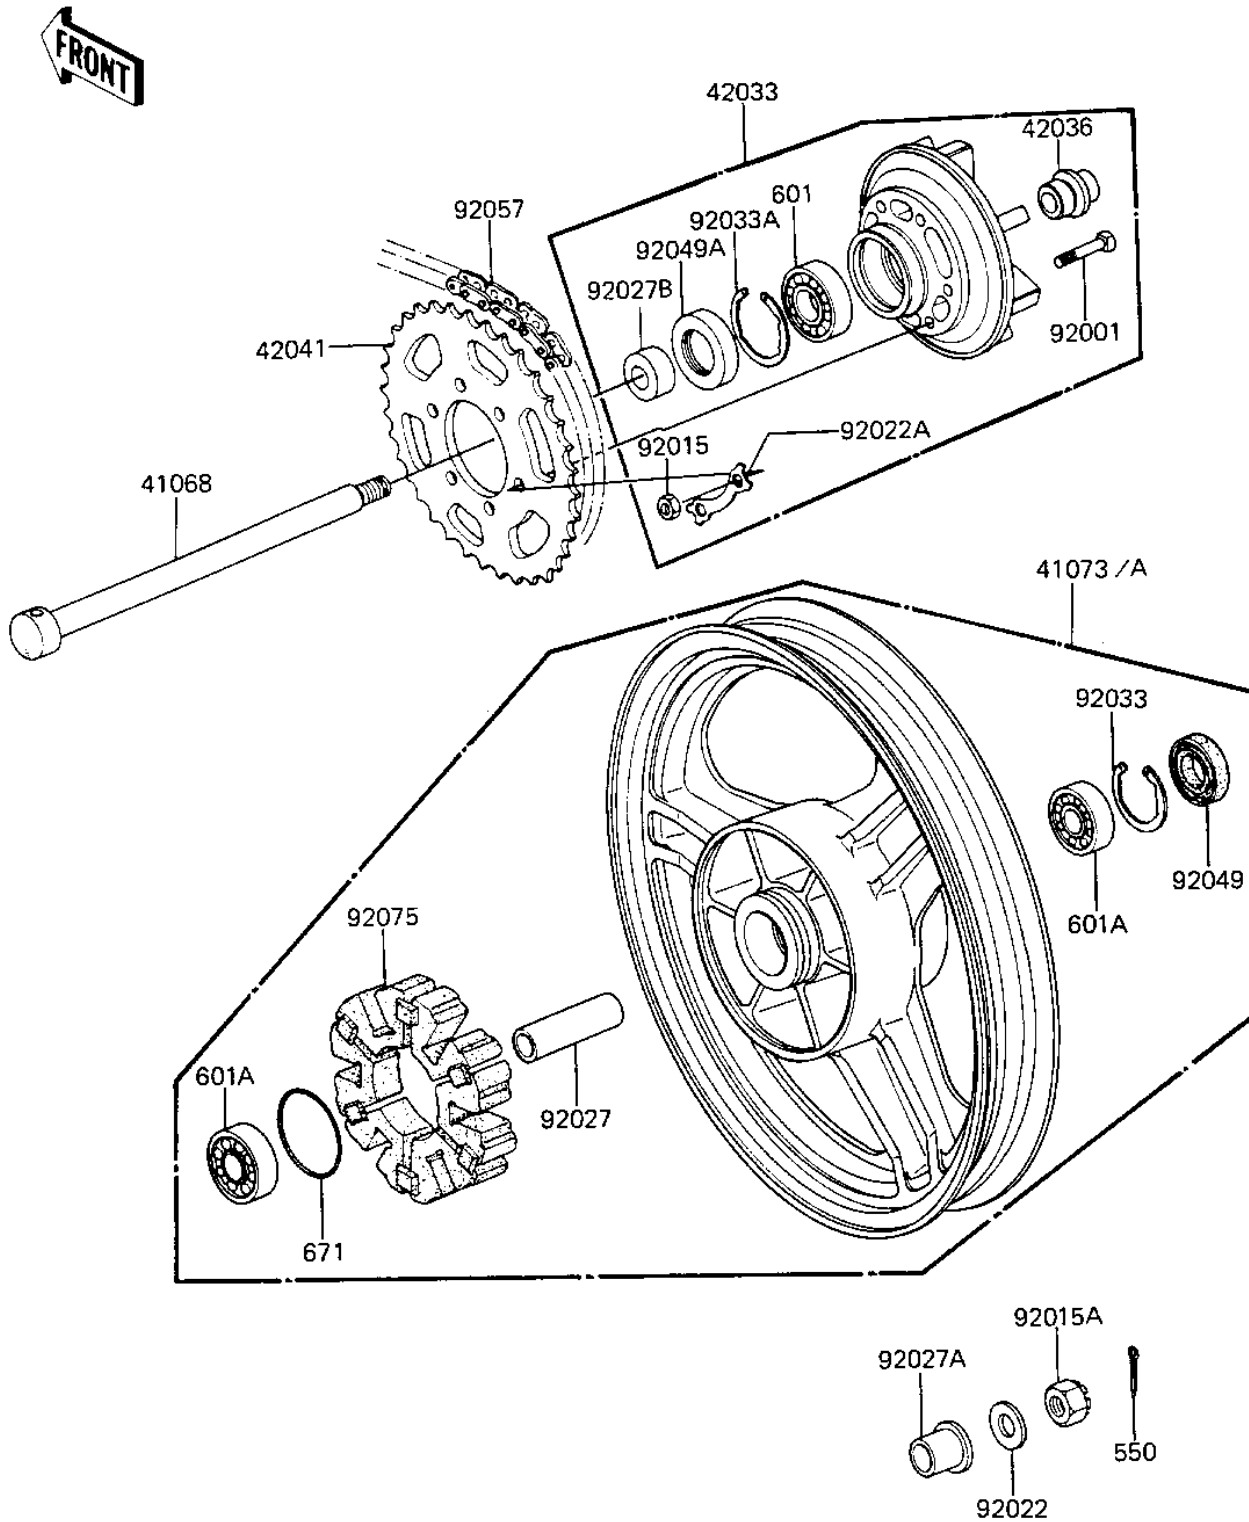

1984 GPz PARTS DIAGRAM

REAR WHEEL/HUB/CHAIN

F2240-0126

1984 GPz PARTS LIST

REAR WHEEL/HUB/CHAIN

ITEM NAME	PART NUMBER	QUANTITY
AXLE,RR,L=335 (Ref # 41068)	41068-1125	1
WHEEL-ASSY,RR,M.GRAY (Ref # 41073A)	41073-1213-J9	1
COUPLING-ASSY,F.BLACK (Ref # 42033)	42033-1058	1
SLEEVE,L=33 (Ref # 42036)	42036-1039	1
SPROCKET-HUB,41T,BLAC (Ref # 42041)	42041-1098	1
BOLT (Ref # 92001)	92001-161	6
NUT 10MM (Ref # 92015)	42045-005	6
NUT CASTLE,18MM (Ref # 92015A)	42045-018	1
WASHER PLAIN 22MM (Ref # 92022)	42046-003	1
WASHER,LOCK (Ref # 92022A)	92022-1212	3
COLLAR,20X28X94 (Ref # 92027)	92027-1556	1
COLLAR,20X28X33 (Ref # 92027A)	92027-1567	1
COLLAR,20X40X14.5 (Ref # 92027B)	92027-1594	1
RING,SNAP,56.2M/M (Ref # 92033)	92033-1043	1
CIRCLIP,62M/M (Ref # 92033A)	92033-1044	1
SEAL-OIL (Ref # 92049)	92049-1061	1
OIL SEAL (Ref # 92049A)	92050-027	1
CHAIN,DRIVE,EK630SVD0 (Ref # 92057)	92057-1120	1
SHOCK DAMPER,REAR HUB (Ref # 92075)	42014-033	1
PIN-COTTER,4.0X35 (Ref # 550)	550D4035	1
BALL BEARING,#6206 (Ref # 601)	601B6206	1
BEARING,BALL,#6304ZZ (Ref # 601A)	601B6304ZZ	2
"0" RING,65MM (Ref # 671)	671B2565	1