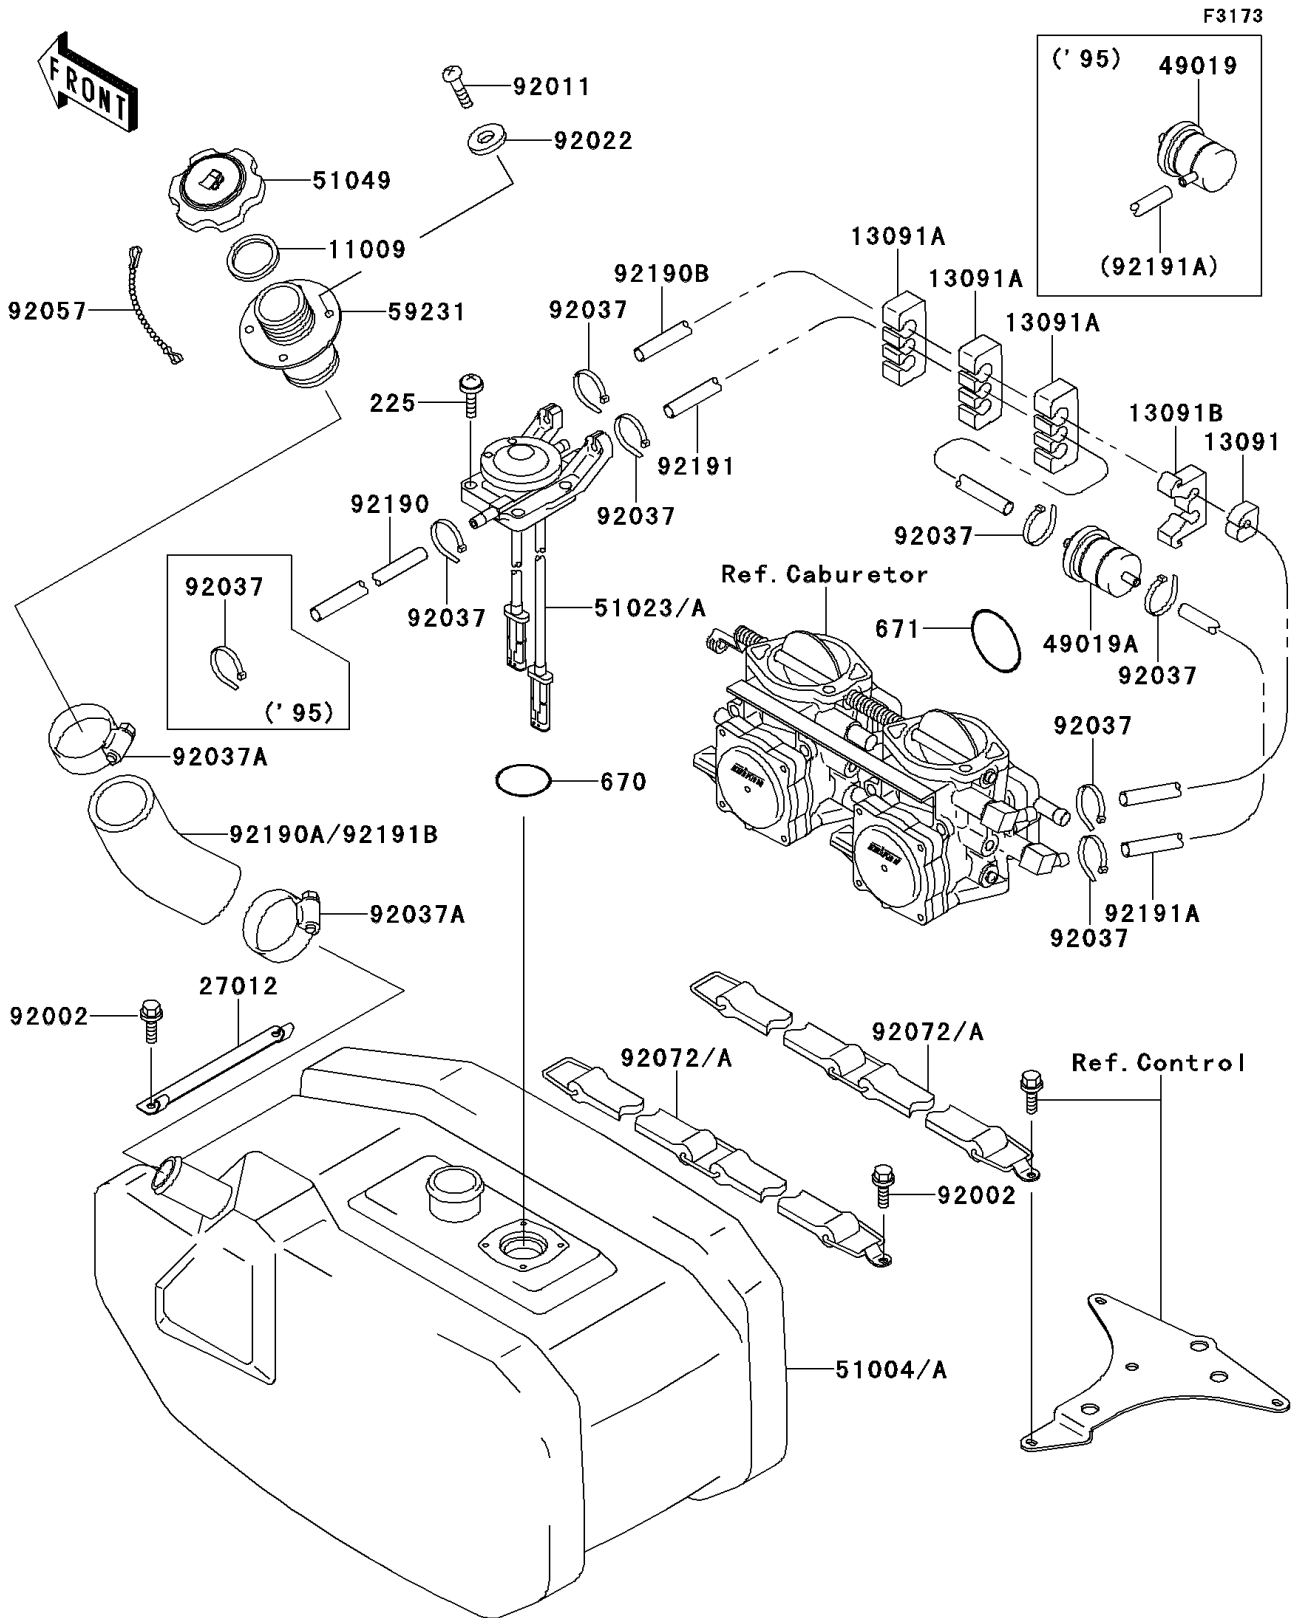

# 1997 750 ZXi PARTS DIAGRAM

Fuel Tank

# 1997 750 ZXi PARTS LIST

## Fuel Tank

ITEM NAME	PART NUMBER	QUANTITY
SCREW-PAN-WSP-CROS,5X20 (Ref # 225)	225R0520	4
O RING,36MM (Ref # 670)	670B3036	1
O RING,65MM (Ref # 671)	671B2565	1
GASKET,TANK CAP (Ref # 11009)	11009-3020	1
HOLDER (Ref # 13091)	13091-3712	1
HOLDER,TUBE (Ref # 13091A)	13091-3758	3
HOLDER,FILTER (Ref # 13091B)	13091-3795	1
HOOK,BOW EYE (Ref # 27012)	27012-3766	1
FILTER-FUEL (Ref # 49019A)	49019-3712	1
TANK-FUEL (Ref # 51004A)	51004-3723	1
TAP-ASSY,FUEL (Ref # 51023A)	51023-3724	1
CAP-TANK,FUEL (Ref # 51049)	51049-3719	1
FILLER,FUEL TANK (Ref # 59231)	59231-3001	1
BOLT,6X16 (Ref # 92002)	92002-3728	3
SCREW (Ref # 92011)	92011-562	4
WASHER (Ref # 92022)	92022-563	4
CLAMP (Ref # 92037)	92037-1173	7
CLAMP (Ref # 92037A)	92037-3009	2
CHAIN,COVER,L=100 (Ref # 92057)	92057-3704	1
BAND,FUEL TANK (Ref # 92072A)	92072-3797	2
TUBE,5.8X10.8X860 (Ref # 92190)	92190-3853	1
TUBE,"RETURN" (Ref # 92190B)	92190-3988	1
TUBE,"ON",5.8X10.8X270 (Ref # 92191)	92191-3708	1
TUBE,"ON",5.8X10.8X940 (Ref # 92191A)	92191-3715	1
TUBE,FUEL TANK-FILLER (Ref # 92191B)	92191-3755	1