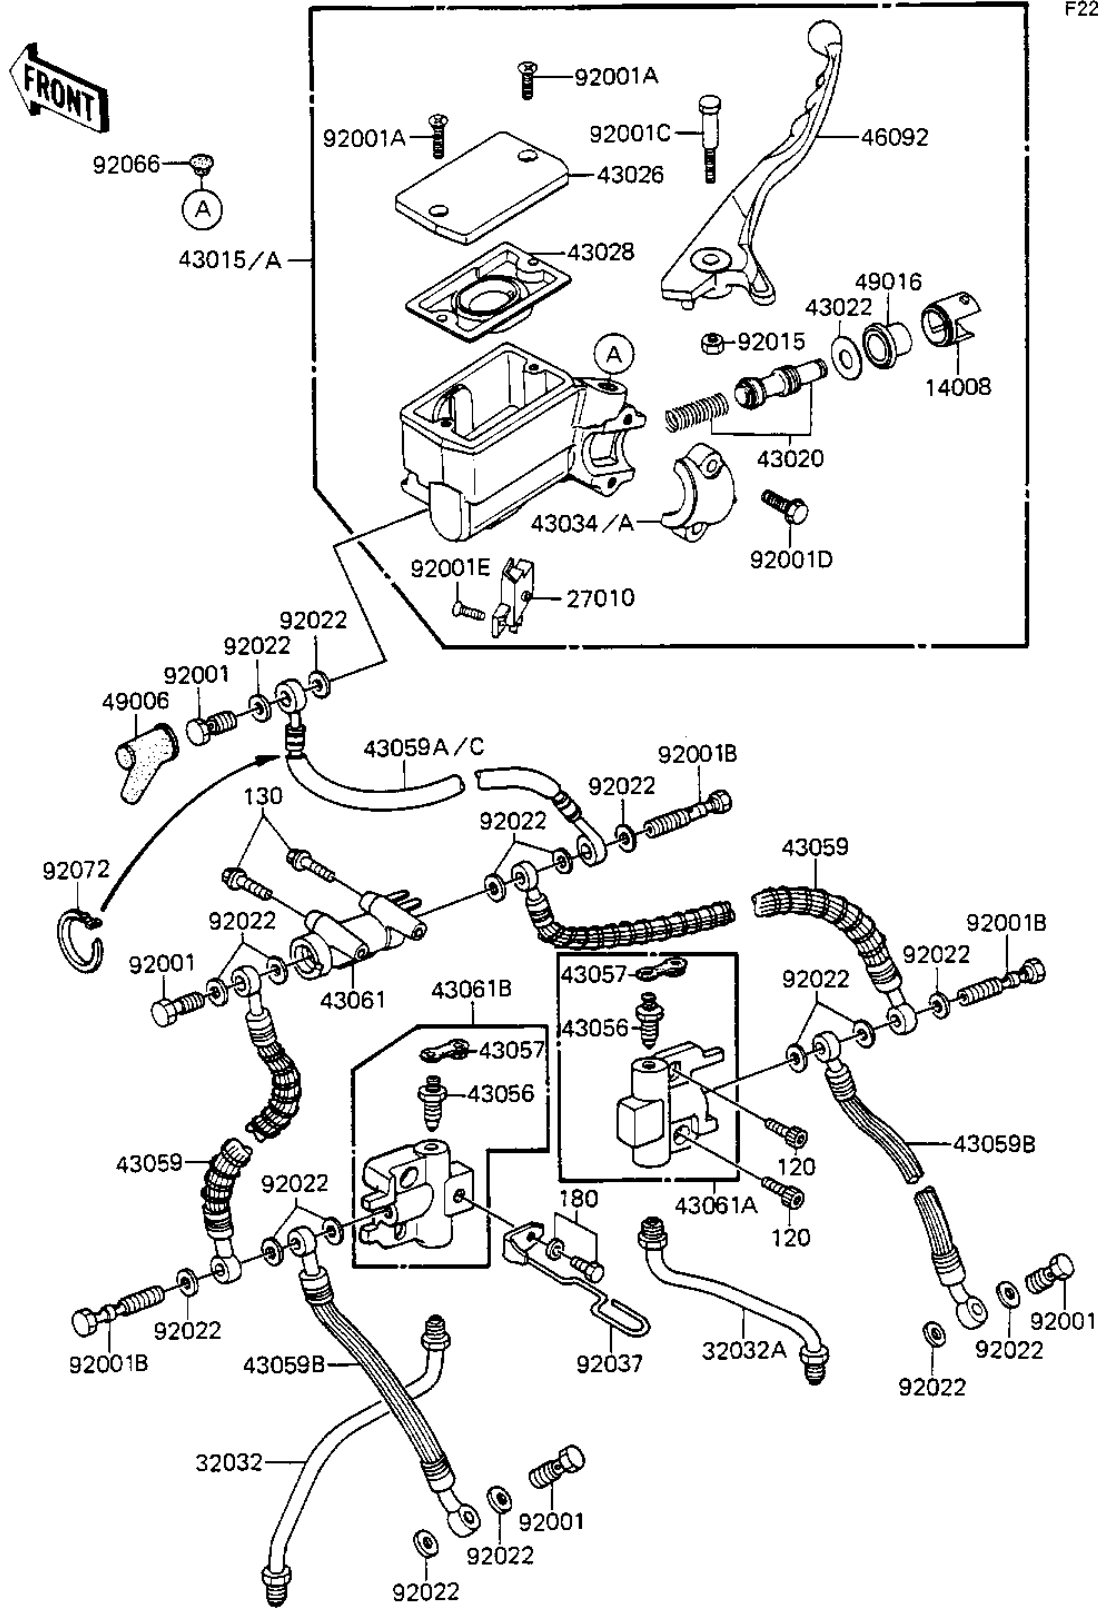

1983 GPz PARTS DIAGRAM

FRONT MASTER CYLINDER

F2291-0111

1983 GPz PARTS LIST

FRONT MASTER CYLINDER

| ITEM NAME | PART NUMBER | QUANTITY |
|--------------------------------------|-------------|----------|
| LINER,PISTON (Ref # 14008) | 14008-1035 | 1 |
| SWITCH,BRAKE (Ref # 27010) | 27010-1056 | 1 |
| PIPE,BRAKE,FR,LH (Ref # 32032) | 32033-1061 | 1 |
| PIPE,BRAKE,FR,RH (Ref # 32032A) | 32033-1062 | 1 |
| CYLINDER-ASSY-MASTER (Ref # 43015A) | 43015-1089 | 1 |
| PISTON-COMP-BRAKE (Ref # 43020) | 43020-1079 | 1 |
| STOPPER-BRAKE,PISTON (Ref # 43022) | 43022-1009 | 1 |
| CAP-BRAKE,FRONT (Ref # 43026) | 43026-1017 | 1 |
| DIAPHRAGM,MASTER CYL1 (Ref # 43028) | 43028-1029 | 1 |
| HOLDER,MASTER CYLINDR (Ref # 43034) | 43034-1001 | 1 |
| BREATHER-BRAKE (Ref # 43056) | 43056-1051 | 2 |
| CAP-BREATHER (Ref # 43057) | 43057-1001 | 2 |
| HOSE-BRAKE,FR,L=360 (Ref # 43059) | 43059-1162 | 2 |
| HOSE-BRAKE,FR,L=310 (Ref # 43059A) | 43059-1163 | 1 |
| HOSE-BRAKE,FR,L=181 (Ref # 43059B) | 43059-1164 | 2 |
| JOINT BRAKE (Ref # 43061) | 43061-1004 | 1 |
| JOINT-BRAKE,FR,RH (Ref # 43061A) | 43061-1005 | 1 |
| JOINT-BRAKE,FR,LH (Ref # 43061B) | 43061-1006 | 1 |
| LEVER-GRIP,FRONT BRAK (Ref # 46092A) | 46092-1027 | 1 |
| BOOT,DUST (Ref # 49006) | 49006-1041 | 1 |
| COVER-SEAL,BRK PISTON (Ref # 49016) | 49016-1041 | 1 |
| BOLT,OIL,L=23 (Ref # 92001) | 92002-1888 | 4 |
| SCREW,COUNTERSUNK HED (Ref # 92001A) | 92001-1055 | 2 |
| BOLT (Ref # 92001B) | 92002-1909 | 3 |
| BOLT,6X37.3,BLACK (Ref # 92001C) | 92001-1512 | 1 |
| BOLT,W/WASHER,6X25,BL (Ref # 92001D) | 92001-1513 | 2 |
| SCREW-COUNTERSUNK (Ref # 92001E) | 92001-1532 | 1 |
| NUT,LOCK,6MM,BLACK (Ref # 92015) | 92015-1191 | 1 |
| WASHER-OIL BOLT (Ref # 92022) | 43067-001 | 17 |