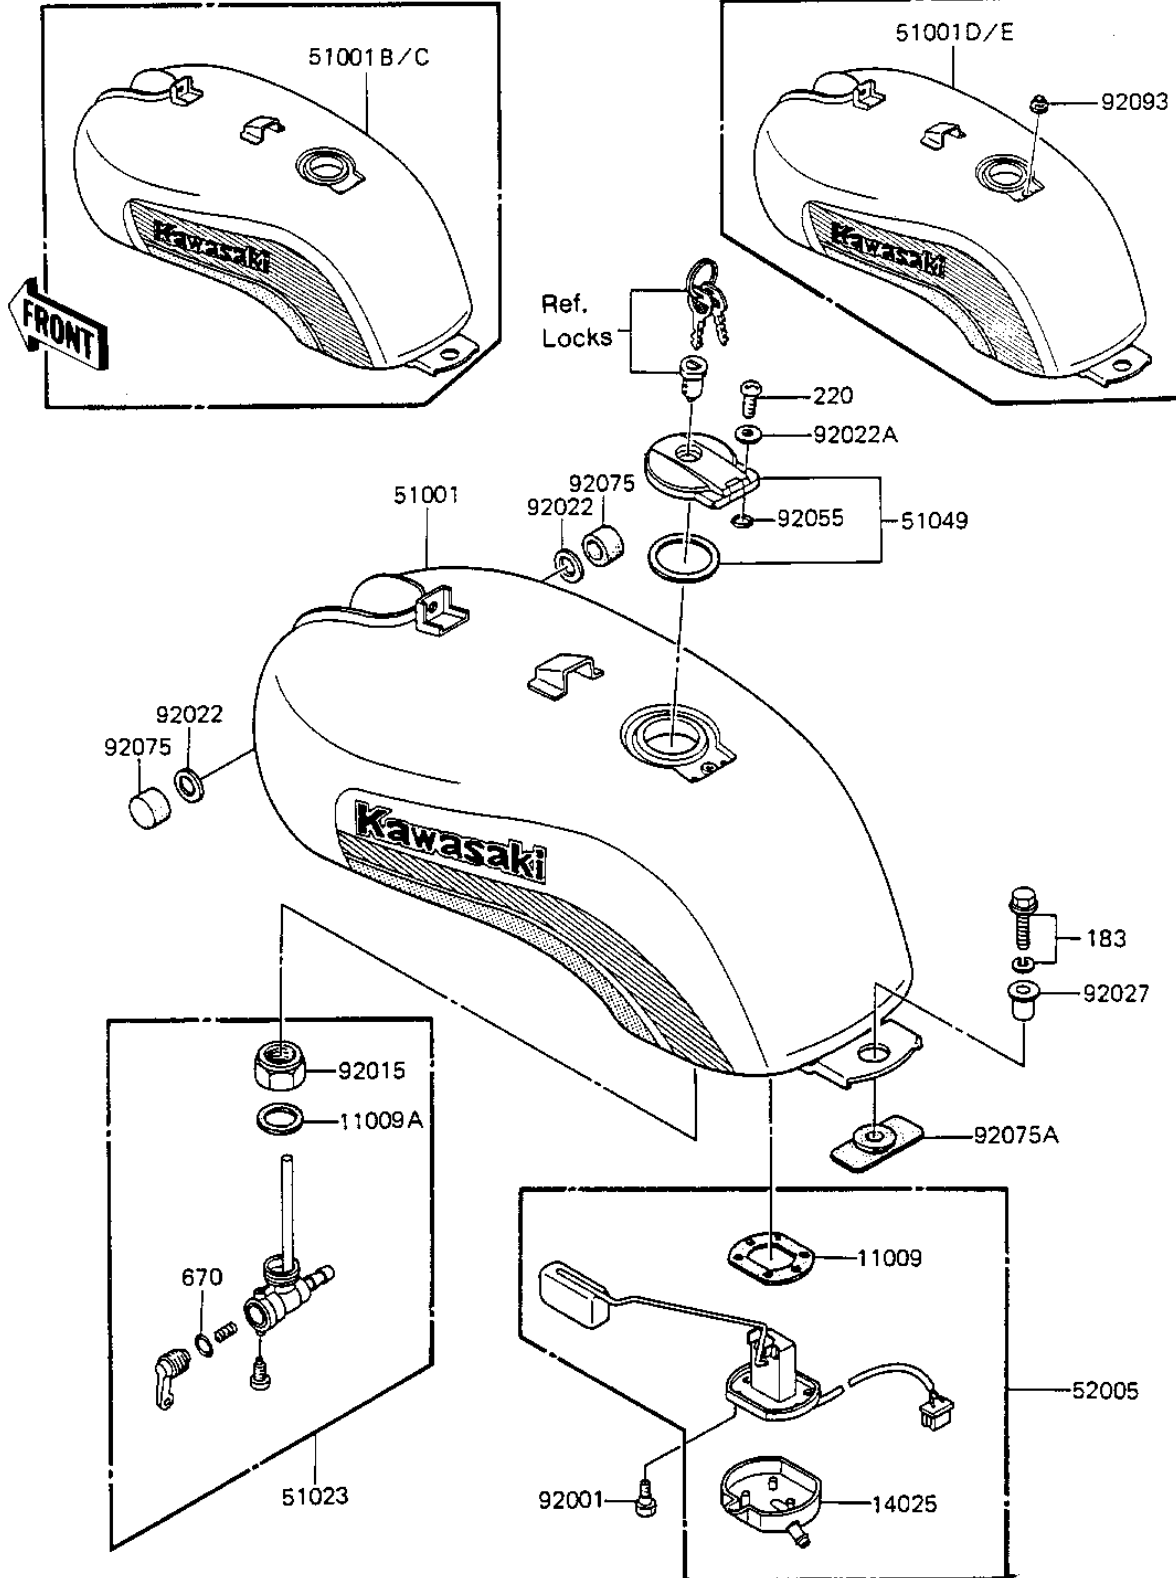

1983 GPz PARTS DIAGRAM

FUEL TANK

F241U-0250

1983 GPz PARTS LIST

FUEL TANK

ITEM NAME	PART NUMBER	QUANTITY
GASKET (Ref # 11009)	11009-1037	1
GASKET-FUEL COCK JNT. (Ref # 11009A)	92065-081	1
COVER,FUEL GAUGE (Ref # 14025)	14024-1434	1
TANK-COMP-FUEL,F.RED (Ref # 51001)	51001-5312-B1	1
TAP-ASSY-FUEL (Ref # 51023)	51023-1101	1
CAP-TANK,FUEL (Ref # 51049)	51049-1097	1
GAUGE,FUEL (Ref # 52005)	52005-1039	1
BOLT,FUEL GAUGE FIT (Ref # 92001)	92001-1069	6
FUEL COCK JOINT NUT (Ref # 92015)	51035-009	1
WASHER-PL-10.5X26X2.3 (Ref # 92022)	92022-044	2
WASHER,PLAIN (Ref # 92022A)	92022-1038	2
COLLAR,FLNGD,8.8X10.6 (Ref # 92027)	92027-1653	1
"O" RING (Ref # 92055)	92055-1023	2
DAMPER RUBBER,FL TANK (Ref # 92075)	92075-125	2
DAMPER,FUEL TANK,RR (Ref # 92075A)	92075-1459	1
BOLT 8X25 (Ref # 183)	183B0825	1
SCREW PAN HEAD 5X10 (Ref # 220)	220B0510	2
"O" RING, 10MM (Ref # 670)	670B2010	1