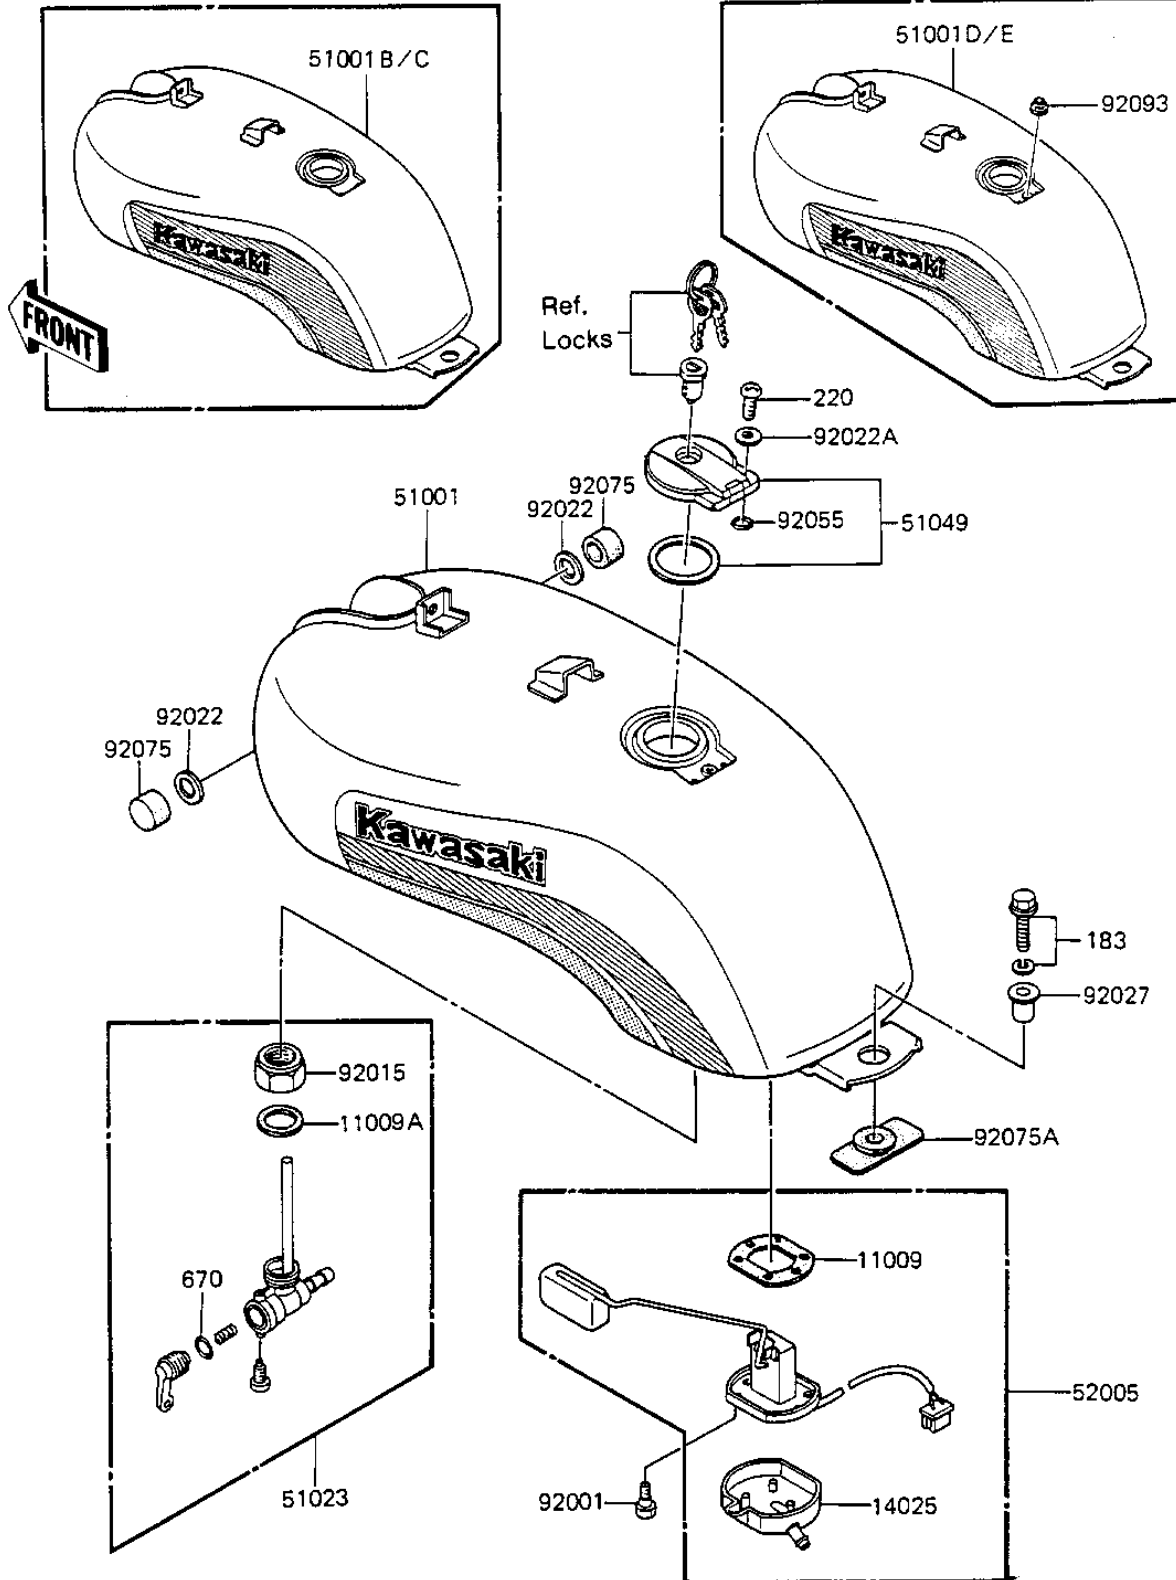

1984 GPz PARTS DIAGRAM

FUEL TANK

F241U-0250

1984 GPz PARTS LIST

FUEL TANK

ITEM NAME	PART NUMBER	QUANTITY
GASKET (Ref # 11009)	11009-1037	1
GASKET-FUEL COCK JNT. (Ref # 11009A)	92065-081	1
COVER,FUEL GAUGE (Ref # 14025)	14024-1434	1
TANK-COMP-FUEL,F.RED (Ref # 51001B)	51001-5348-B1	1
TANK-COMP-FUEL,G.SILV (Ref # 51001C)	51001-5349-F2	1
TANK-COMP-FUEL,F.RED (Ref # 51001D)	51001-5353-B1	1
TANK-COMP-FUEL,G.SILV (Ref # 51001E)	51001-5354-F2	1
TAP-ASSY-FUEL (Ref # 51023)	51023-1101	1
CAP-TANK,FUEL (Ref # 51049)	51049-1097	1
GAUGE,FUEL (Ref # 52005)	52005-1039	1
BOLT,FUEL GAUGE FIT (Ref # 92001)	92001-1069	6
FUEL COCK JOINT NUT (Ref # 92015)	51035-009	1
WASHER-PL-10.5X26X2.3 (Ref # 92022)	92022-044	2
WASHER,PLAIN (Ref # 92022A)	92022-1038	2
COLLAR,FLNGD,8.8X10.6 (Ref # 92027)	92027-1653	1
"O" RING (Ref # 92055)	92055-1023	2
DAMPER RUBBER,FL TANK (Ref # 92075)	92075-125	2
DAMPER,FUEL TANK,RR (Ref # 92075A)	92075-1459	1
OIL SEAL,FUEL TANK (Ref # 92093)	92093-1030	1
BOLT 8X25 (Ref # 183)	183B0825	1
SCREW PAN HEAD 5X10 (Ref # 220)	220B0510	2
"O" RING, 10MM (Ref # 670)	670B2010	1