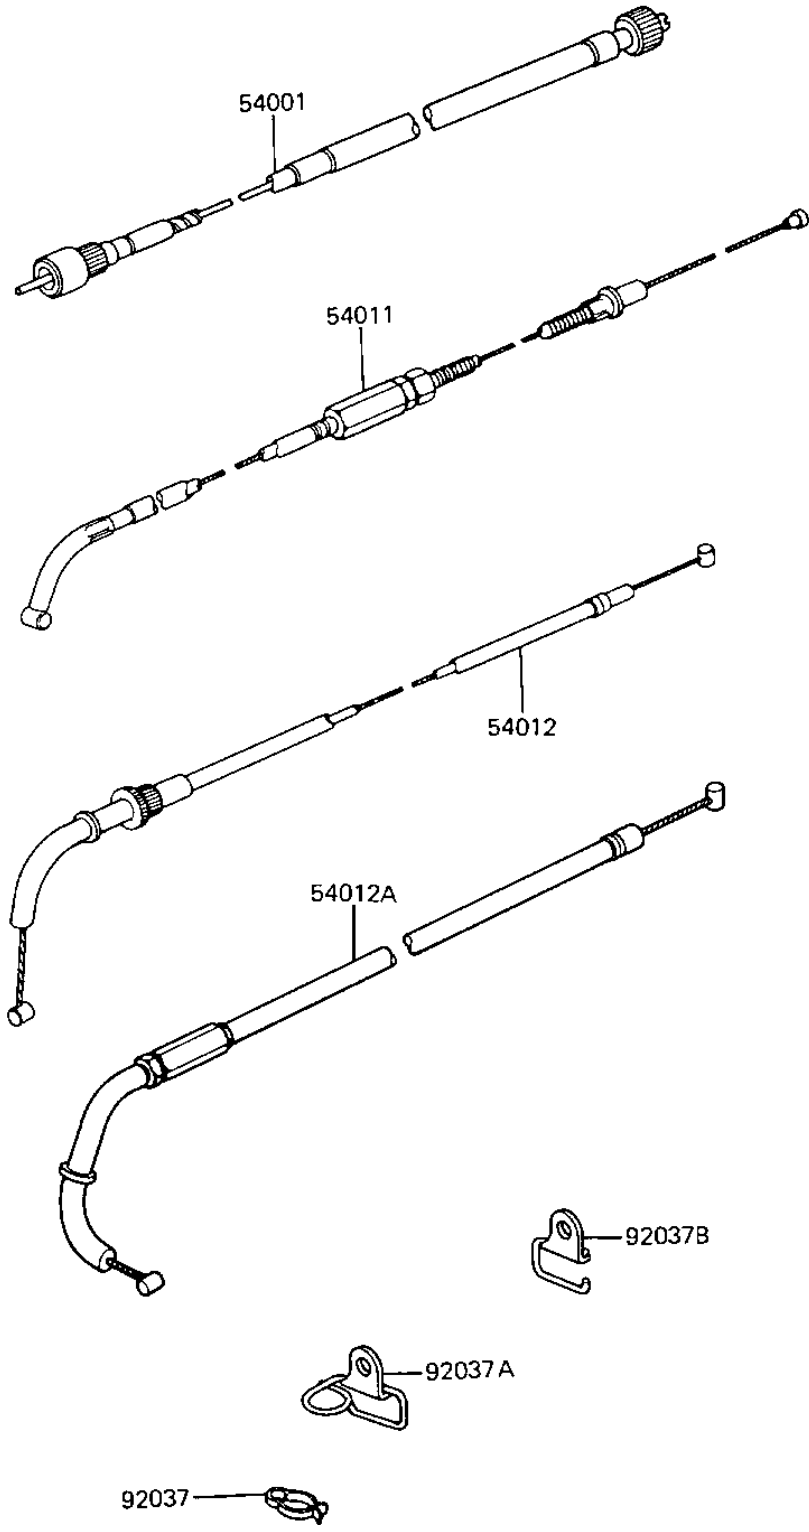

1984 GPz PARTS DIAGRAM

CABLES

F2540-0202

1984 GPz PARTS LIST

CABLES

ITEM NAME	PART NUMBER	QUANTITY
CABLE-SPEEDOMETER (Ref # 54001)	54001-1048	1
CABLE-CLUTCH (Ref # 54011)	54011-1169	1
CABLE-THROTTLE (Ref # 54012A)	54012-1214	1
CLAMP,CABLE (Ref # 92037)	92037-093	1
CLAMP,CLUTCH CABLE (Ref # 92037A)	92037-1457	1
CLAMP,THROTTLE (Ref # 92037B)	92037-1463	1