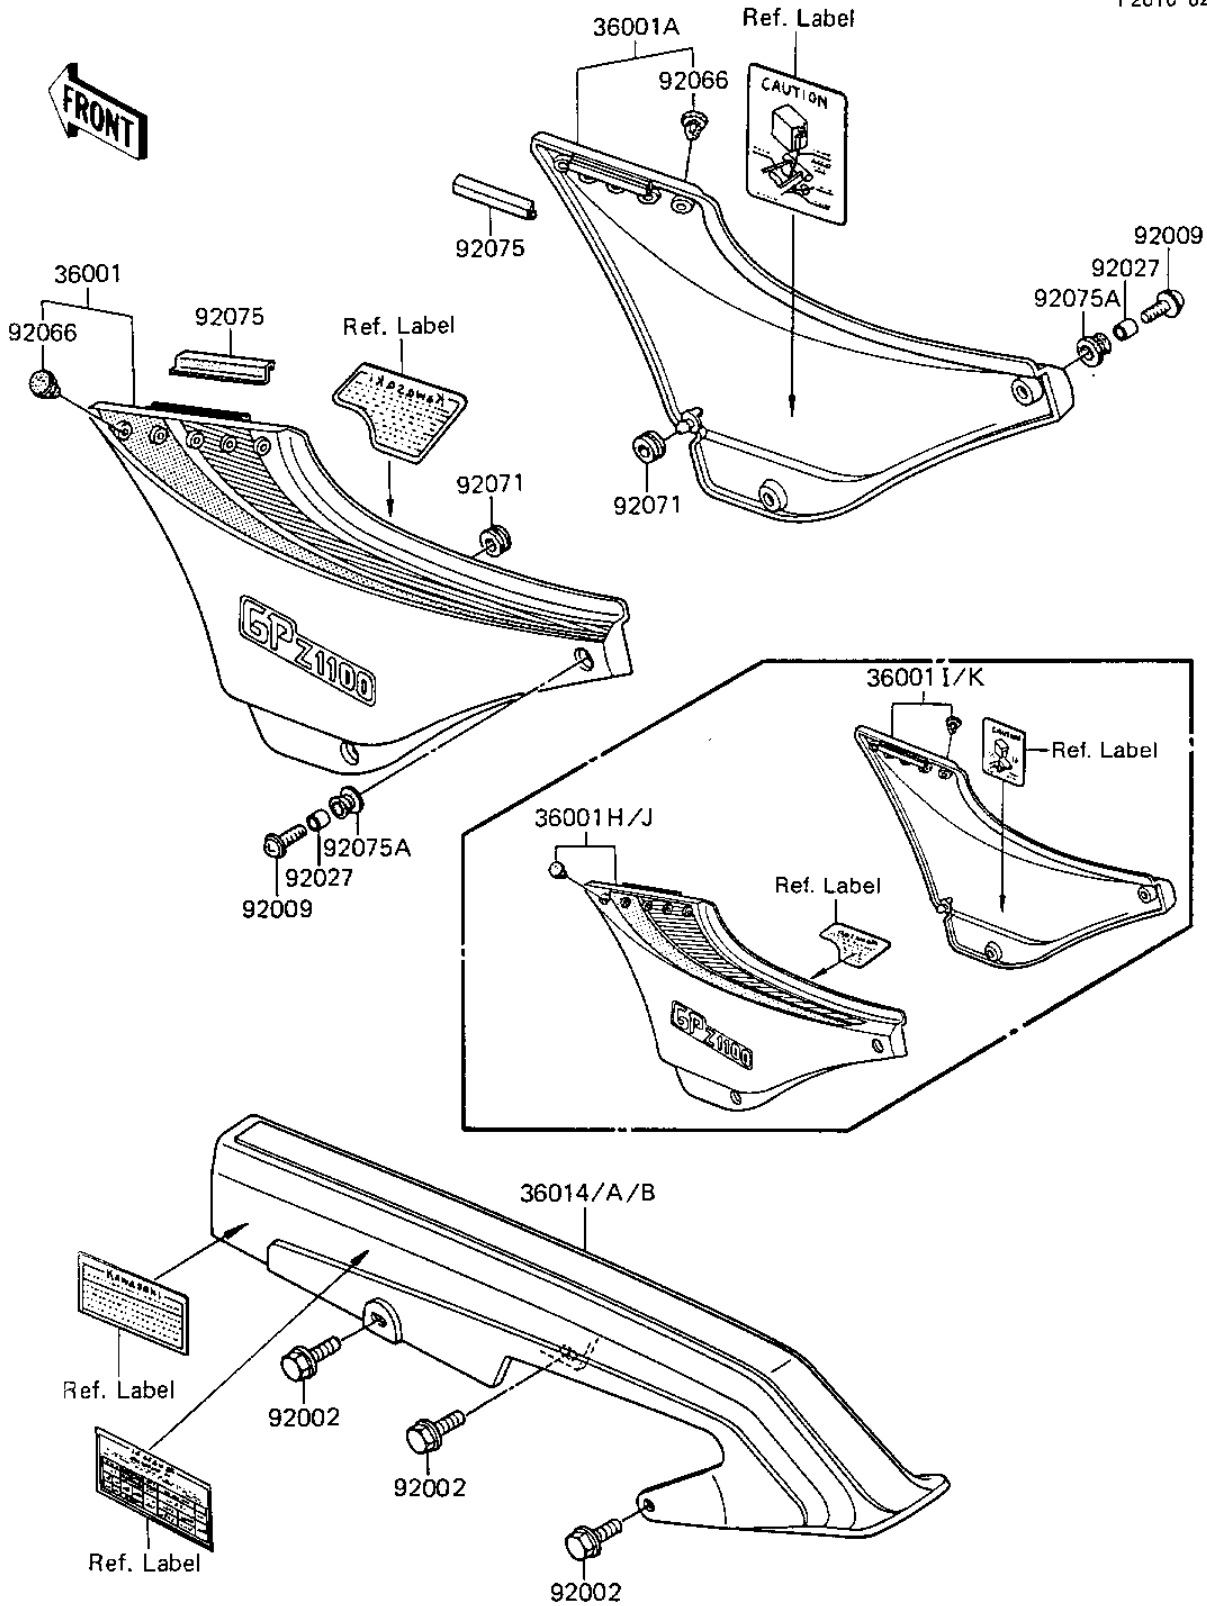

1984 GPz PARTS DIAGRAM

SIDE COVERS/CHAIN COVER

F2610-0284

1984 GPz PARTS LIST

SIDE COVERS/CHAIN COVER

ITEM NAME	PART NUMBER	QUANTITY
COVER-SIDE,LH,F.RED (Ref # 36001H)	36001-5283-B1	1
COVER-SIDE,RH,F.RED (Ref # 36001I)	36001-5284-B1	1
COVER-SIDE,LH,G.SILVE (Ref # 36001J)	36001-5285-F2	1
COVER-SIDE,RH,G.SILVE (Ref # 36001K)	36001-5286-F2	1
CASE-CHAIN (Ref # 36014)	36014-1101	1
CASE-CHAIN (Ref # 36014A)	36014-1101	1
BOLT (Ref # 92002)	92002-1242	3
SCREW,6X20,BLACK (Ref # 92009)	92009-1251	4
COLLAR,REAR FENDER (Ref # 92027)	92027-162	4
PLUG,SIDE COVER (Ref # 92066)	92066-1127	10
GROMMET (Ref # 92071)	92071-056	2
DAMPER,SIDE COVER (Ref # 92075)	92075-1467	2
RUBBER,FENDER COVER (Ref # 92075A)	92075-174	4