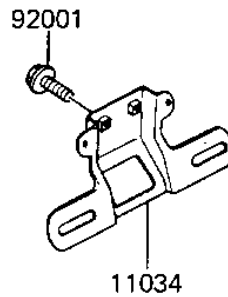

1983 GPz PARTS DIAGRAM

TAILLIGHT

F2720-0095

1983 GPz PARTS LIST

TAILLIGHT

ITEM NAME	PART NUMBER	QUANTITY
GASKET, TAIL LAMP (Ref # 11009)	11009-1221	1
BRACKET (Ref # 11034)	11034-1922	1
LAMP-TAIL, BLACK (Ref # 23025)	23025-1038	1
LENS, TAIL LAMP (Ref # 23026)	23026-1021	1
BODY-COMP-TAIL LAMP, B (Ref # 23027)	23027-1025	1
BOLT, 6X20 (Ref # 92001)	92001-1765	2
BOLT, 6X30 (Ref # 92001A)	92001-1776	2
COLLAR, 6.8X10X21 (Ref # 92027)	92027-1400	2
BULB, 12V 32/3CP (Ref # 92069)	92069-059	2
DAMPER (Ref # 92075)	92075-1282	1
DAMPER, TAIL LAMP (Ref # 92075A)	92075-1367	2
SCREW-PAN-CROS (Ref # 220)	220C0465	2