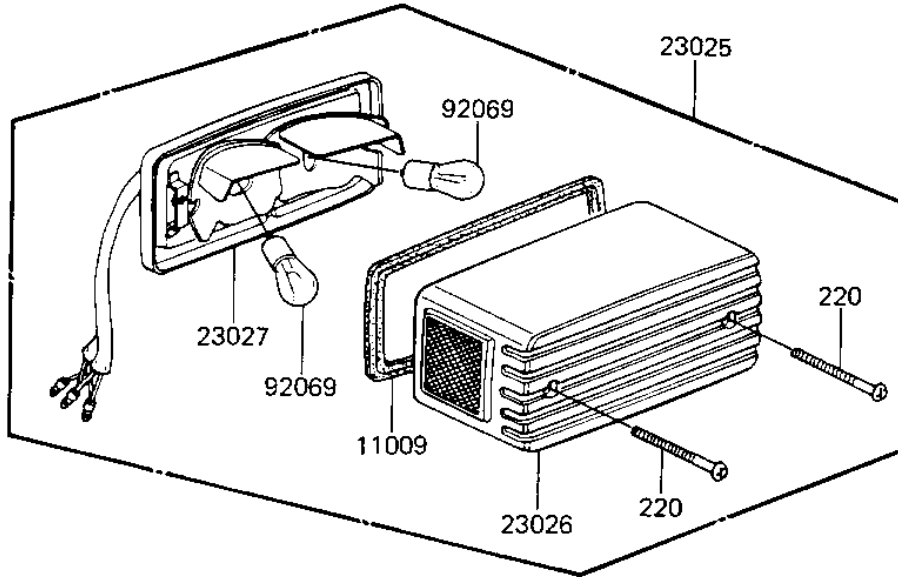

1983 GPz PARTS DIAGRAM

TAILLIGHT

F2720-0095

1983 GPz PARTS LIST

TAILLIGHT

ITEM NAME	PART NUMBER	QUANTITY
GASKET, TAIL LAMP (Ref # 11009)	11009-1221	1
BRACKET (Ref # 11034)	11034-1922	1
LAMP-TAIL, BLACK (Ref # 23025)	23025-1038	1
LENS, TAIL LAMP (Ref # 23026)	23026-1021	1
BODY-COMP-TAIL LAMP, B (Ref # 23027)	23027-1025	1
BOLT, 6X20 (Ref # 92001)	92001-1765	2
BOLT, 6X30 (Ref # 92001A)	92001-1776	2
COLLAR, 6.8X10X21 (Ref # 92027)	92027-1400	2
BULB, 12V 32/3CP (Ref # 92069)	92069-059	2
DAMPER (Ref # 92075)	92075-1282	1
DAMPER, TAIL LAMP (Ref # 92075A)	92075-1367	2
SCREW-PAN-CROS (Ref # 220)	220C0465	2