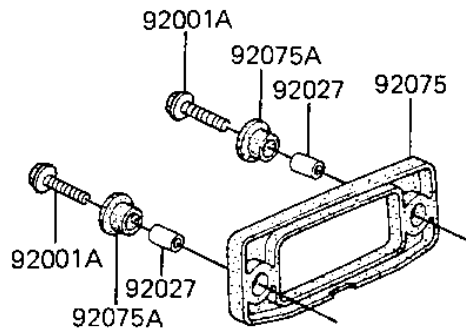

1983 GPz PARTS DIAGRAM

TAILLIGHT

F2720-0095

1983 GPz PARTS LIST

TAILLIGHT

ITEM NAME	PART NUMBER	QUANTITY
GASKET, TAIL LAMP (Ref # 11009)	11009-1221	1
BRACKET (Ref # 11034)	11034-1922	1
LAMP-TAIL, BLACK (Ref # 23025)	23025-1038	1
LENS, TAIL LAMP (Ref # 23026)	23026-1021	1
BODY-COMP-TAIL LAMP, B (Ref # 23027)	23027-1025	1
BOLT, 6X20 (Ref # 92001)	92001-1765	2
BOLT, 6X30 (Ref # 92001A)	92001-1776	2
COLLAR, 6.8X10X21 (Ref # 92027)	92027-1400	2
BULB, 12V 32/3CP (Ref # 92069)	92069-059	2
DAMPER (Ref # 92075)	92075-1282	1
DAMPER, TAIL LAMP (Ref # 92075A)	92075-1367	2
SCREW-PAN-CROS (Ref # 220)	220C0465	2