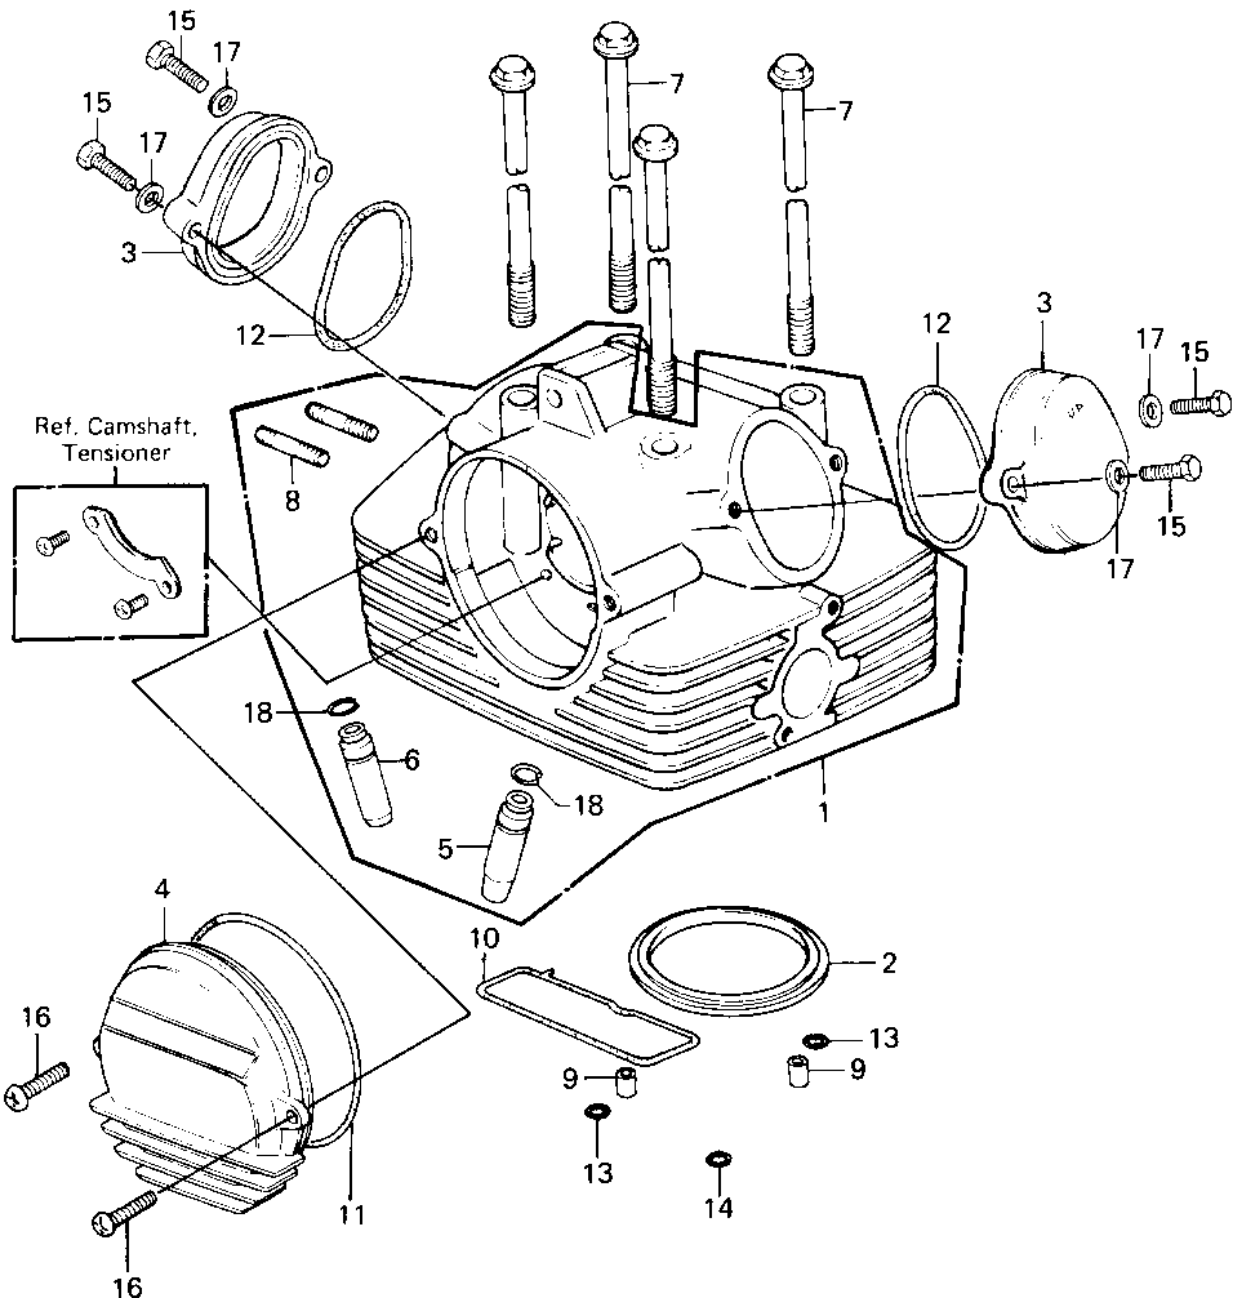

# 1983 Prairie PARTS DIAGRAM

CYLINDER HEAD/COVERS ('83 C1)

E1111-0104

# 1983 Prairie PARTS LIST

## CYLINDER HEAD/COVERS ('83 C1)

ITEM NAME	PART NUMBER	QUANTITY
HEAD-ASSY-CYLINDER (Ref # 1)	11002-5030	1
GASKET,CYLINDER HEAD (Ref # 2)	11004-1002	1
CAP,ROCKER,F.BLACK (Ref # 3)	11012-1270	2
COVER,CAMSHAFT,F.BLAC (Ref # 4)	14025-1549	1
GUIDE,INLET VALVE (Ref # 5)	12013-009	1
GUIDE,EXHAUST VALVE (Ref # 6)	49002-1002	1
BOLT,8X233 (Ref # 7)	92003-220	4
STUD,8X30 (Ref # 8)	92004-1069	2
PIN,DOWEL,10X8.2X14 (Ref # 9)	92043-1037	2
"O" RING (Ref # 10)	92055-105	1
"O" RING,99M/M (Ref # 11)	92055-107	1
"O" RING,53.5MM (Ref # 12)	92055-112	2
RING-O,10MM (Ref # 13)	92055-1149	2
O RING,10MM (Ref # 14)	92055-1150	1
BOLT-UPSET (Ref # 15)	112G0625	4
SCREW PAN HEAD 6X16 (Ref # 16)	220B0616	2
WASHER PLAIN 6MM (Ref # 17)	411B0600	4
CIRCLIP-VALVE (Ref # 18)	92036-023	2