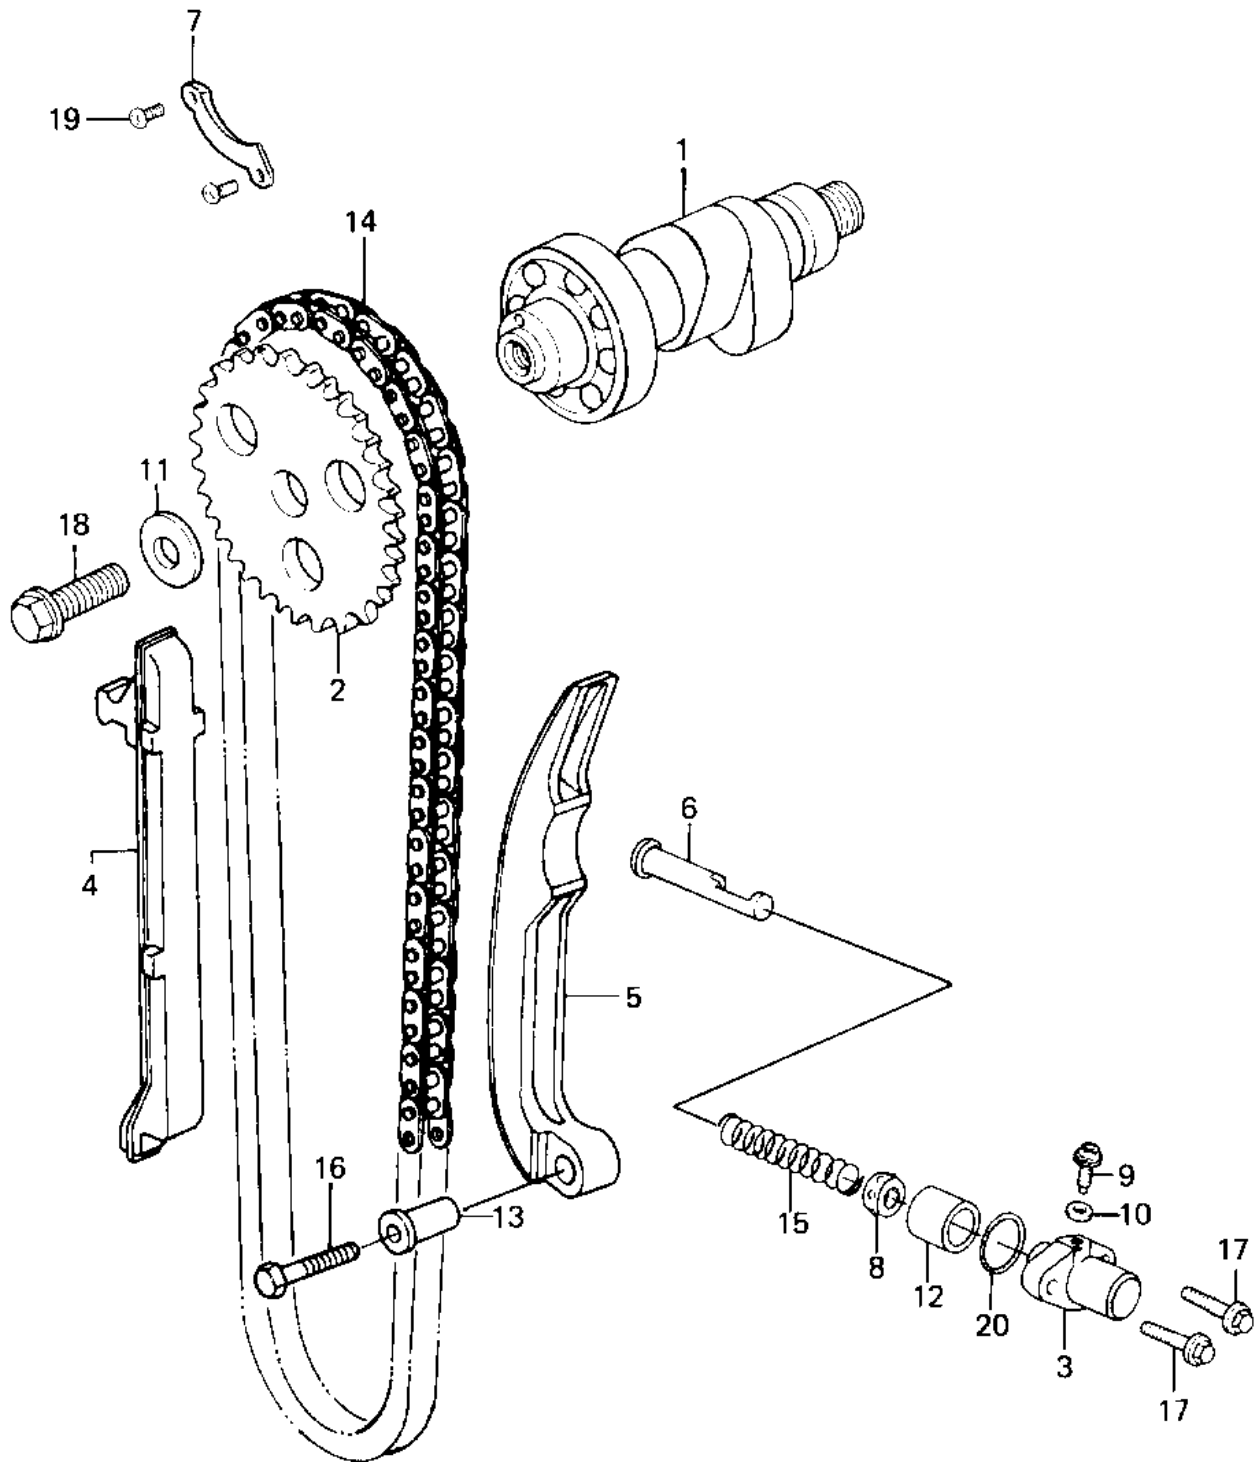

# 1983 Prairie PARTS DIAGRAM

CAMSHAFT/CHAIN/TENSIONER ('83 C1)

F1230-00.30

# 1983 Prairie PARTS LIST

CAMSHAFT/CHAIN/TENSIONER ('83 C1)

ITEM NAME	PART NUMBER	QUANTITY
CAMSHAFT-VALVE (Ref # 1)	12044-1053	1
SPROCKET,CAM CHAIN,32 (Ref # 2)	12046-1037	1
TENSIONER,CAM CHAIN (Ref # 3)	12049-1055	1
SLIPER,CAM CHAIN (Ref # 4)	12053-023	1
SLIPER,CAM CHAIN (Ref # 5)	12053-024	1
ROD,PUSH,CAM CHAIN (Ref # 6)	13116-1019	1
PLATE-POSITION (Ref # 7)	14014-1030	1
RETAINER (Ref # 8)	14020-1002	1
BELT,TENSIONER ADJUST (Ref # 9)	92001-1155	1
WASHER OIL PUMP BANJO (Ref # 10)	92022-077	1
WASHER,10X22X3 (Ref # 11)	92022-1365	1
COLLAR,TENSIONER (Ref # 12)	92027-1273	1
COLLAR (Ref # 13)	92027-155	1
CHAIN,CAM (Ref # 14)	21070-013	1
SPRING,TENSIONER (Ref # 15)	92081-1105	1
BOLT-UPSET,6X30 (Ref # 16)	112G0630	1
BOLT-FLANGED,6X25 (Ref # 17)	130G0625	2
BOLT-FLANGED,10X25 (Ref # 18)	130G1025	1
SCREW PAN HEAD 6X10 (Ref # 19)	220B0610	2
"0" RING,21MM (Ref # 20)	670B2021	1