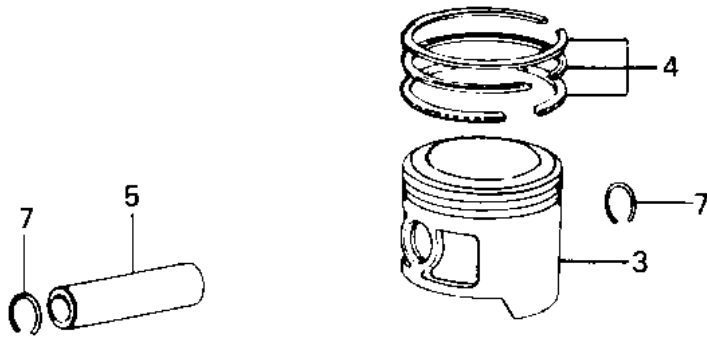

1983 Prairie PARTS DIAGRAM

CYLINDER/PISTON ('83 C1)

E1120-0039

1983 Prairie PARTS LIST

CYLINDER/PISTON ('83 C1)

ITEM NAME	PART NUMBER	QUANTITY
CYLINDER-ENGINE (Ref # 1)	11005-1331	1
GASKET,CYLINDER BASE (Ref # 2)	11009-043	1
PISTON-ENGINE,STD (Ref # 3)	13001-1101	1
PISTON-ENGINE L,O/S 0 (Ref # 3)	13029-1048	(1
PISTON-ENGINE LL,O/S (Ref # 3)	13027-1047	(1
RING-SET-PISTON (Ref # 4)	13008-1011	1
RING-SET PISTON L,O/S (Ref # 4)	13025-1014	(1
RING-SET PISTON LL,O/ (Ref # 4)	13024-1014	(1
PIN-PISTON (Ref # 5)	13002-1013	1
BOLT (Ref # 6)	92003-202	1
CIRCLIP,PISTON PIN (Ref # 7)	92036-021	2
PIN,DOWEL,10X8.2X14 (Ref # 8)	92043-1037	2