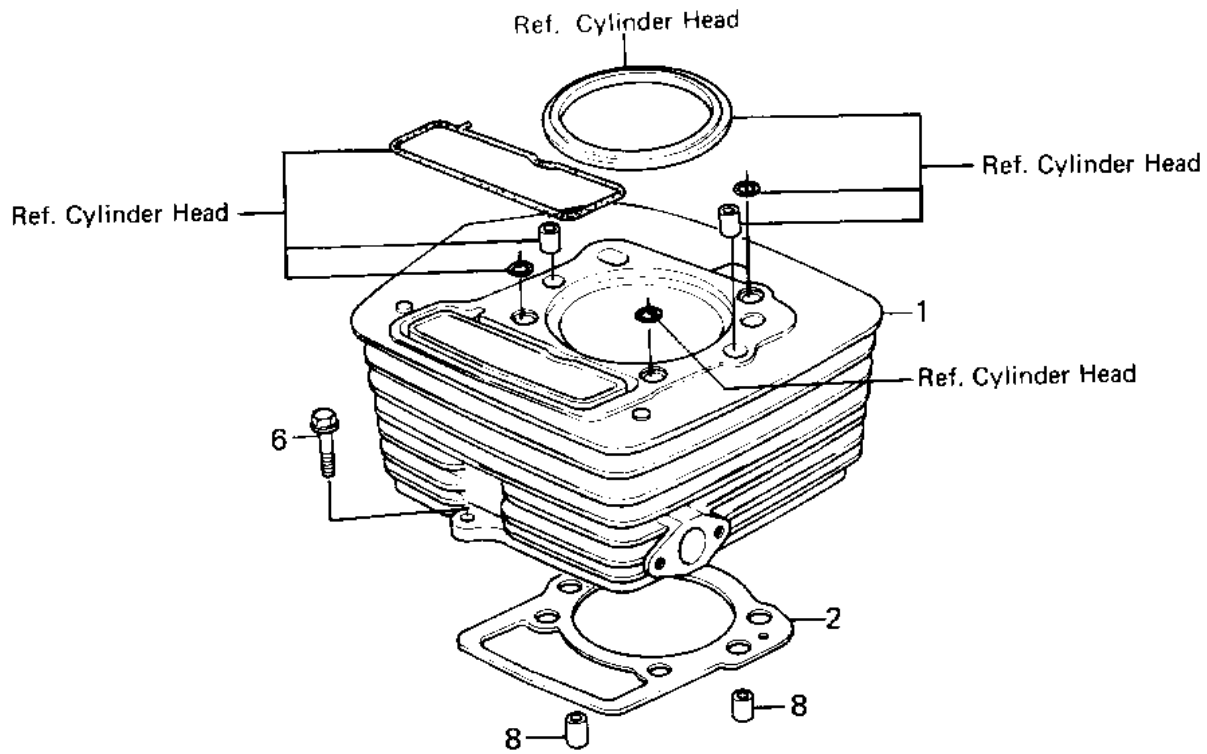

1983 Prairie PARTS DIAGRAM

CYLINDER/PISTON ('83 C1)

E1120-0039

1983 Prairie PARTS LIST

CYLINDER/PISTON ('83 C1)

ITEM NAME	PART NUMBER	QUANTITY
CYLINDER-ENGINE (Ref # 1)	11005-1331	1
GASKET,CYLINDER BASE (Ref # 2)	11009-043	1
PISTON-ENGINE,STD (Ref # 3)	13001-1101	1
PISTON-ENGINE L,O/S 0 (Ref # 3)	13029-1048	(1
PISTON-ENGINE LL,O/S (Ref # 3)	13027-1047	(1
RING-SET-PISTON (Ref # 4)	13008-1011	1
RING-SET PISTON L,O/S (Ref # 4)	13025-1014	(1
RING-SET PISTON LL,O/ (Ref # 4)	13024-1014	(1
PIN-PISTON (Ref # 5)	13002-1013	1
BOLT (Ref # 6)	92003-202	1
CIRCLIP,PISTON PIN (Ref # 7)	92036-021	2
PIN,DOWEL,10X8.2X14 (Ref # 8)	92043-1037	2