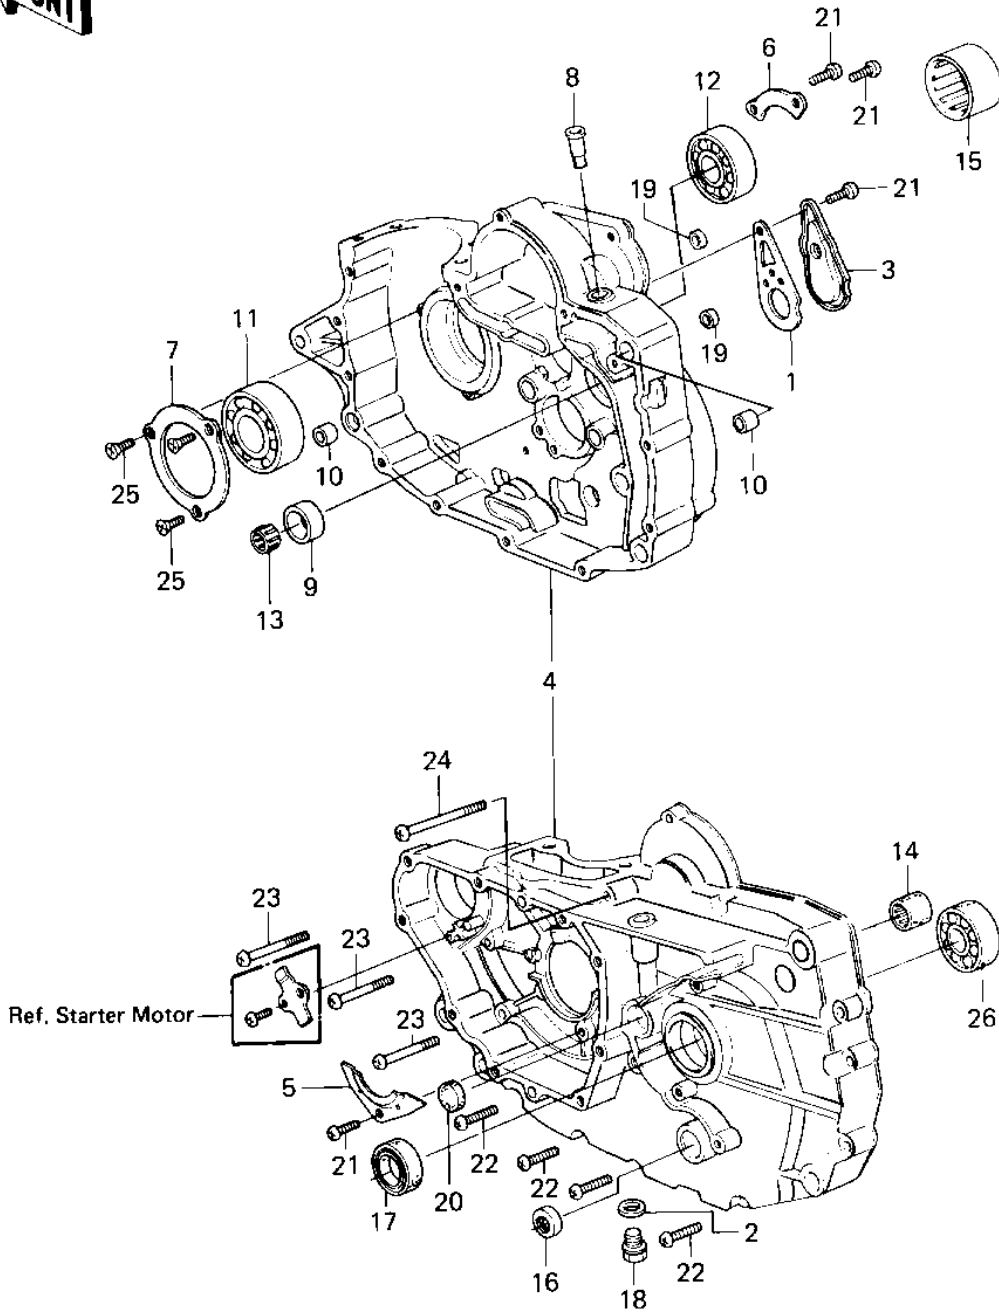

1983 Prairie PARTS DIAGRAM

CRANKCASE ('83 C1)

E1411-0082

1983 Prairie PARTS LIST

CRANKCASE ('83 C1)

ITEM NAME	PART NUMBER	QUANTITY
GASKET (Ref # 1)	16079-002	1
GASKET,DRIN PLUG (Ref # 2)	92065-097	1
CAP (Ref # 3)	16078-002	1
SET-CRANKCASE (Ref # 4)	14001-5137	1
PLATE,POSITIONING (Ref # 5)	14014-035	1
PLATE,POSITIONING (Ref # 6)	14014-037	1
PLATE,POSITIONING (Ref # 7)	14014-1004	1
BREATHER JOINT (Ref # 8)	14067-006	1
BUSHING (Ref # 9)	92028-132	1
PIN,DOWEL,14MM (Ref # 10)	92042-032	2
BEARING,BALL,#6306 (Ref # 11)	92045-037	1
BEARING,BALL#6006 (Ref # 12)	92045-038	1
BEARING-NEEDLE (Ref # 13)	92046-1184	1
BRG,NEEDLE,HMK1515B (Ref # 14)	92046-060	1
BEARING-NEEDLE,NK20/1 (Ref # 1)	92046-1183	2
OIL SEAL,CHANGE SHAFT (Ref # 16)	92050-082	1
SEAL-OIL,TC32457 (Ref # 17)	92049-1159	1
PLUG,OIL DRAIN,12X15 (Ref # 18)	92066-1174	1
PLUG (Ref # 19)	92066-1282	2
PLUG (Ref # 20)	92066-1116	1
SCREW PAN HEAD 6X14 (Ref # 21)	220B0614	4
SCREW PAN HEAD 6X30 (Ref # 22)	220B0630	9
SCREW PAN HEAD 6X55 (Ref # 23)	220B0655	3
SCREW PAN HEAD 6X75 (Ref # 24)	220B0675	1
SCREW CNTSNK HD 6X16 (Ref # 25)	221B0616	3
BEARING BALL #6205 (Ref # 26)	601B6205	1