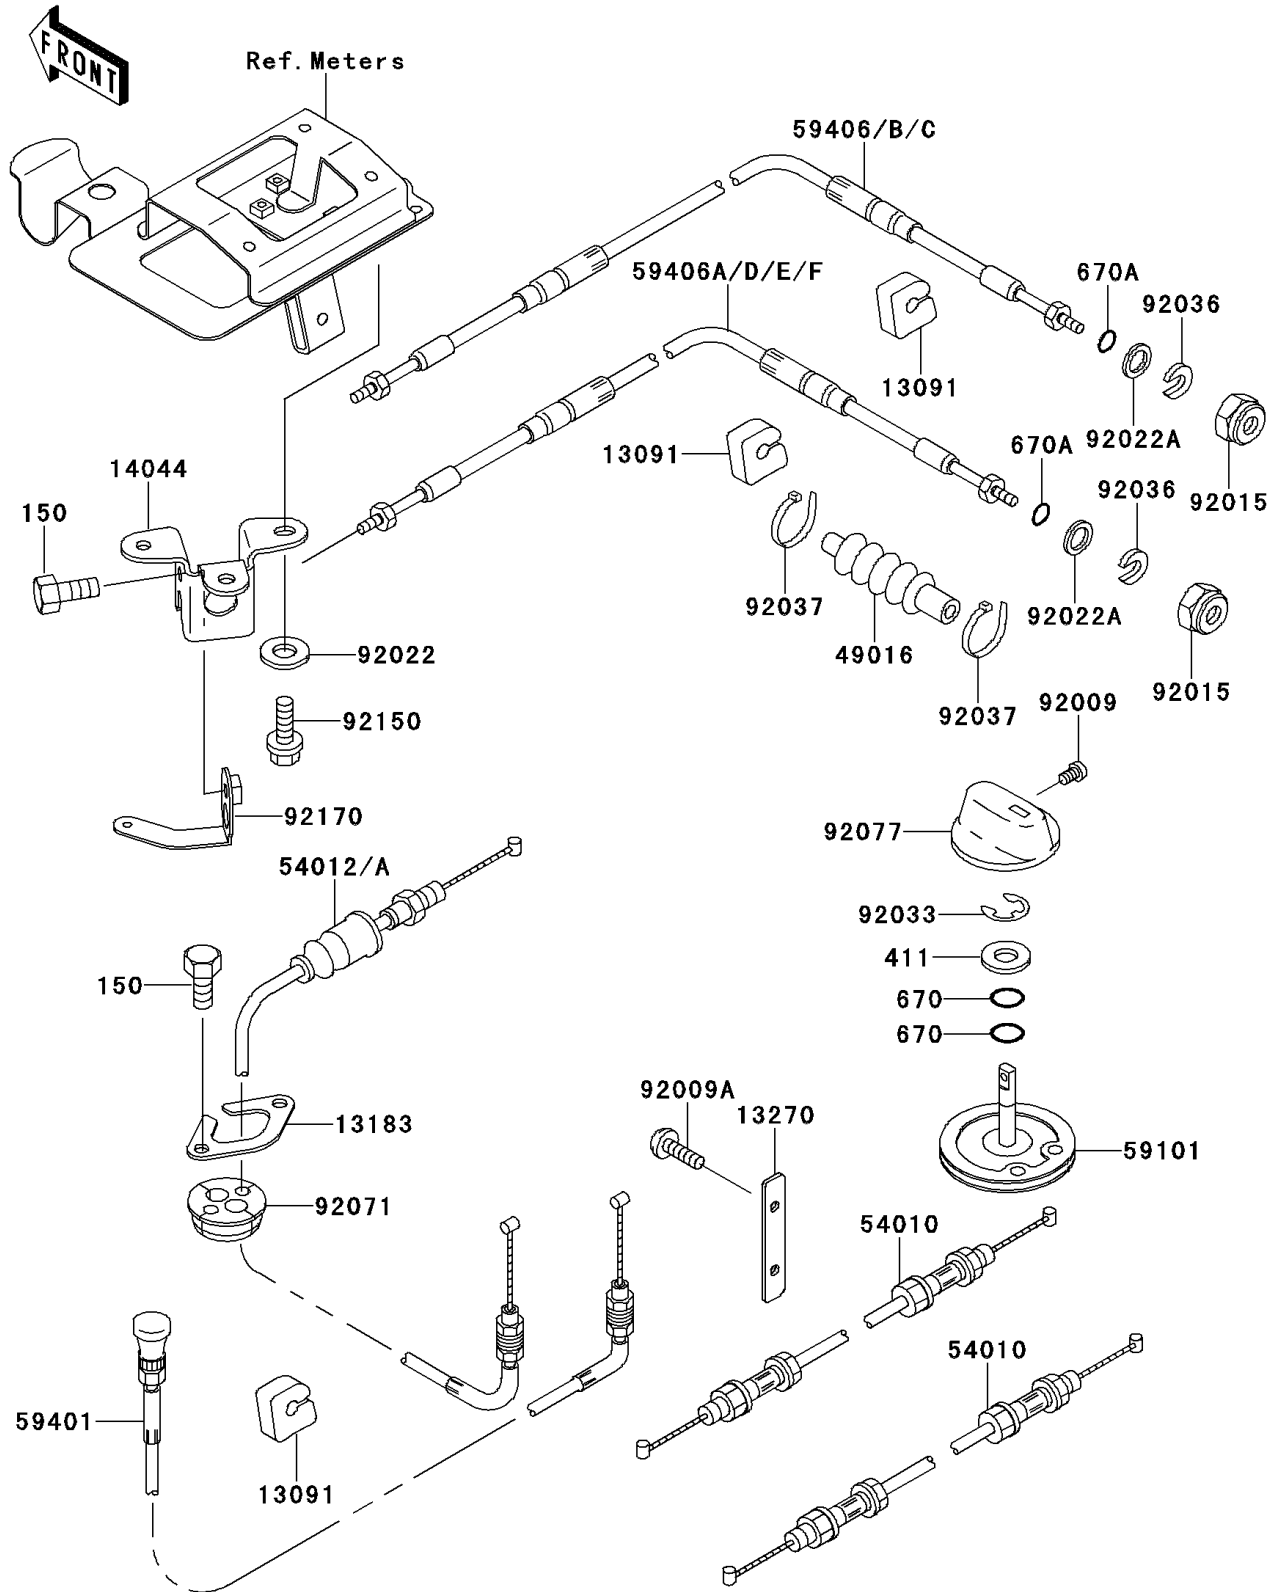

1997 750 ZXi PARTS DIAGRAM

Cables

F3175

1997 750 ZXi PARTS LIST

Cables

ITEM NAME	PART NUMBER	QUANTITY
BOLT-WS,6X14 (Ref # 150)	150R0614	3
WASHER-PLAIN,8MM (Ref # 411)	411S0800	1
O RING,8MM (Ref # 670)	670B1508	2
O RING,11MM (Ref # 670A)	670B2011	2
HOLDER (Ref # 13091)	13091-3712	3
PLATE (Ref # 13183)	13183-3810	1
PLATE,FUEL TAP (Ref # 13270)	13270-3798	1
HOLDER-CABLE,STEERING (Ref # 14044)	14044-3730	1
COVER-SEAL,TILT CABLE (Ref # 49016)	49016-3702	1
CABLE,FUEL TAP (Ref # 54010)	54010-3710	2
CABLE-THROTTLE (Ref # 54012A)	54012-3754	1
REEL,SHIFT CABLE (Ref # 59101)	59101-3709	1
CABLE-CHOKE (Ref # 59401)	59401-3714	1
CABLE-STRG (Ref # 59406B)	59406-3746	1
CABLE-STRG,TILT (Ref # 59406F)	59406-3760	1
SCREW,4X8 (Ref # 92009)	92009-3729	1
SCREW,5X16 (Ref # 92009A)	92009-3789	2
NUT,20MM (Ref # 92015)	92015-526	2
WASHER,6.5X20X1.5 (Ref # 92022)	92022-3710	3
WASHER (Ref # 92022A)	92022-535	2
RING-SNAP,7MM (Ref # 92033)	92033-3704	1
RING-SNAP (Ref # 92036)	92036-501	2
CLAMP (Ref # 92037)	92037-1173	2
GROMMET,HARNESS (Ref # 92071)	92071-3790	1
KNOB,FUEL TAP (Ref # 92077)	92077-3725	1
BOLT,6X20 (Ref # 92150)	92150-3758	3
CLAMP,STEERING CABLE (Ref # 92170)	92170-3744	1