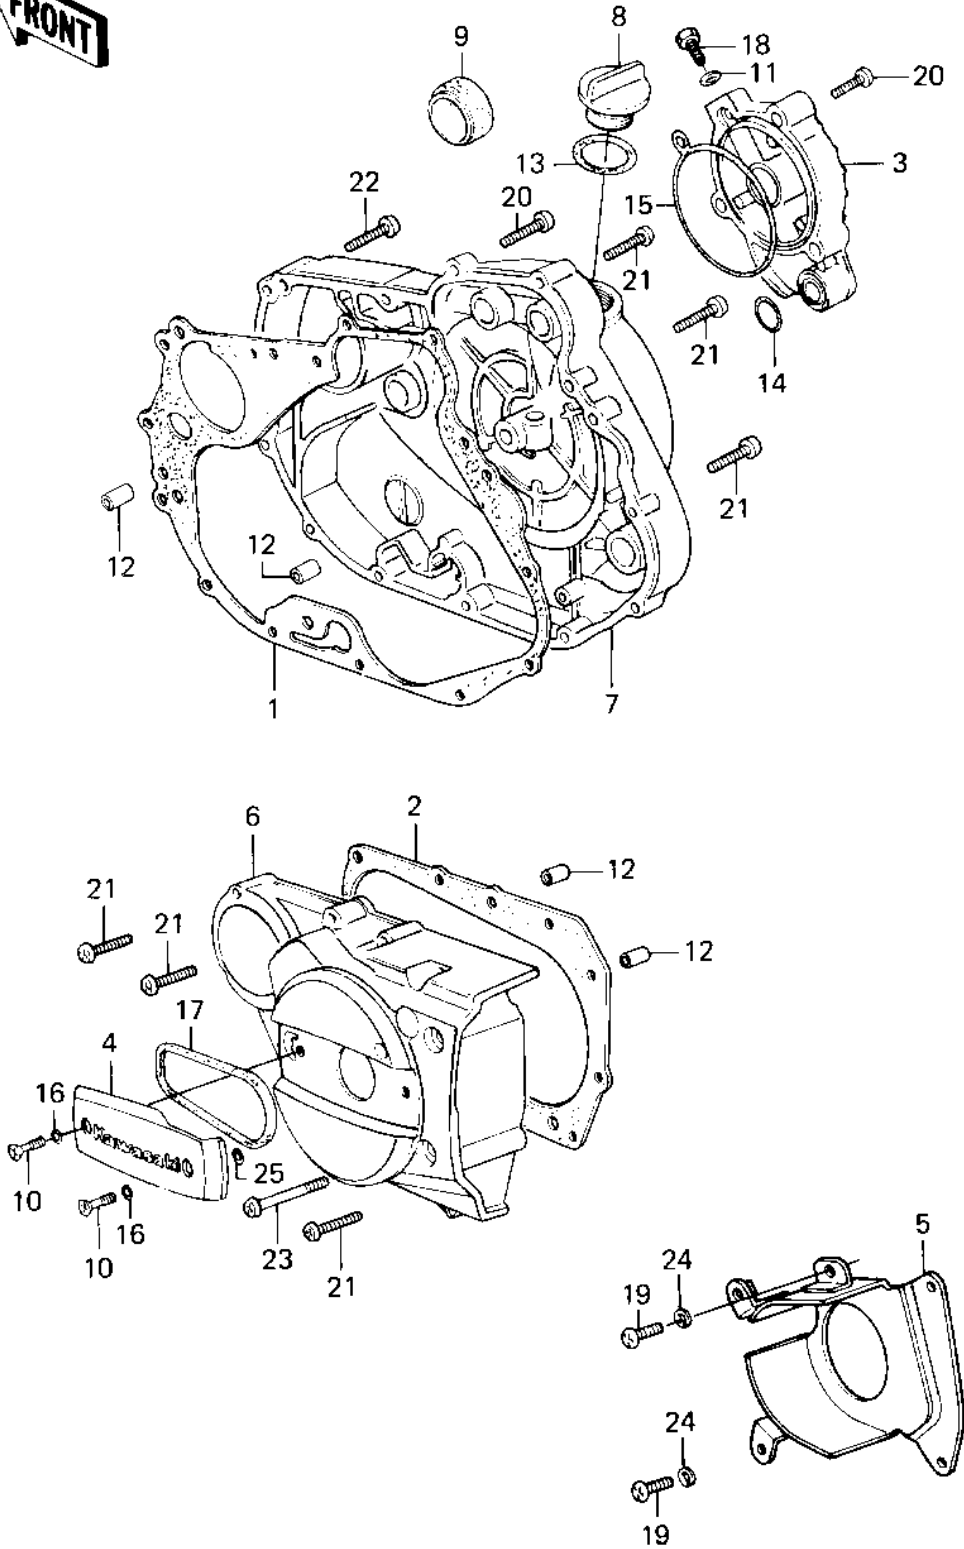

1983 Prairie PARTS DIAGRAM

ENGINE COVERS ('83 C1)

E1431-0102

1983 Prairie PARTS LIST

ENGINE COVERS ('83 C1)

ITEM NAME	PART NUMBER	QUANTITY
GASKET,CLUTCH COVER (Ref # 1)	11009-1306	1
GASKET,L.H ENGINE COV (Ref # 2)	14045-031	1
COVER,OIL FILTER (Ref # 3)	14025-1559	1
COVER,GENERATOR (Ref # 4)	14025-1606	1
COVER-CHAIN,BLACK (Ref # 5)	14026-1052	1
COVER-GENERATOR (Ref # 6)	14031-1110	1
COVER-CLUTCH (Ref # 7)	14032-1098	1
CAP-OIL FILTER (Ref # 8)	16115-1009	1
GAUGE,OIL LEVEL (Ref # 9)	52005-1009	1
SCREW (Ref # 10)	92009-1715	2
WASHER,PLAIN (Ref # 11)	92022-304	1
PIN-DOWEL (Ref # 12)	92042-007	4
"O" RING,31MM (Ref # 13)	92055-049	1
"O" RING (Ref # 14)	92055-098	1
"O" RING,FILTER COVER (Ref # 15)	92055-1048	1
"O" RING,DYNAMO COVER (Ref # 16)	92055-109	2
RING-O (Ref # 17)	92055-1143	1
BOLT HEX HEAD 6X8 (Ref # 18)	110B0608	1
SCREW PAN HEAD 6X10 (Ref # 19)	220B0610	2
SCREW PAN HEAD 6X25 (Ref # 20)	220B0625	4
SCREW PAN HEAD 6X30 (Ref # 21)	220B0630	18
SCREW PAN HEAD 6X40 (Ref # 22)	220B0640	1
SCREW PAN HEAD 6X60 (Ref # 23)	220B0660	2
WASHER SPRING 6MM (Ref # 24)	461F0600	2
"O" RING,12MM (Ref # 25)	670B2012	1