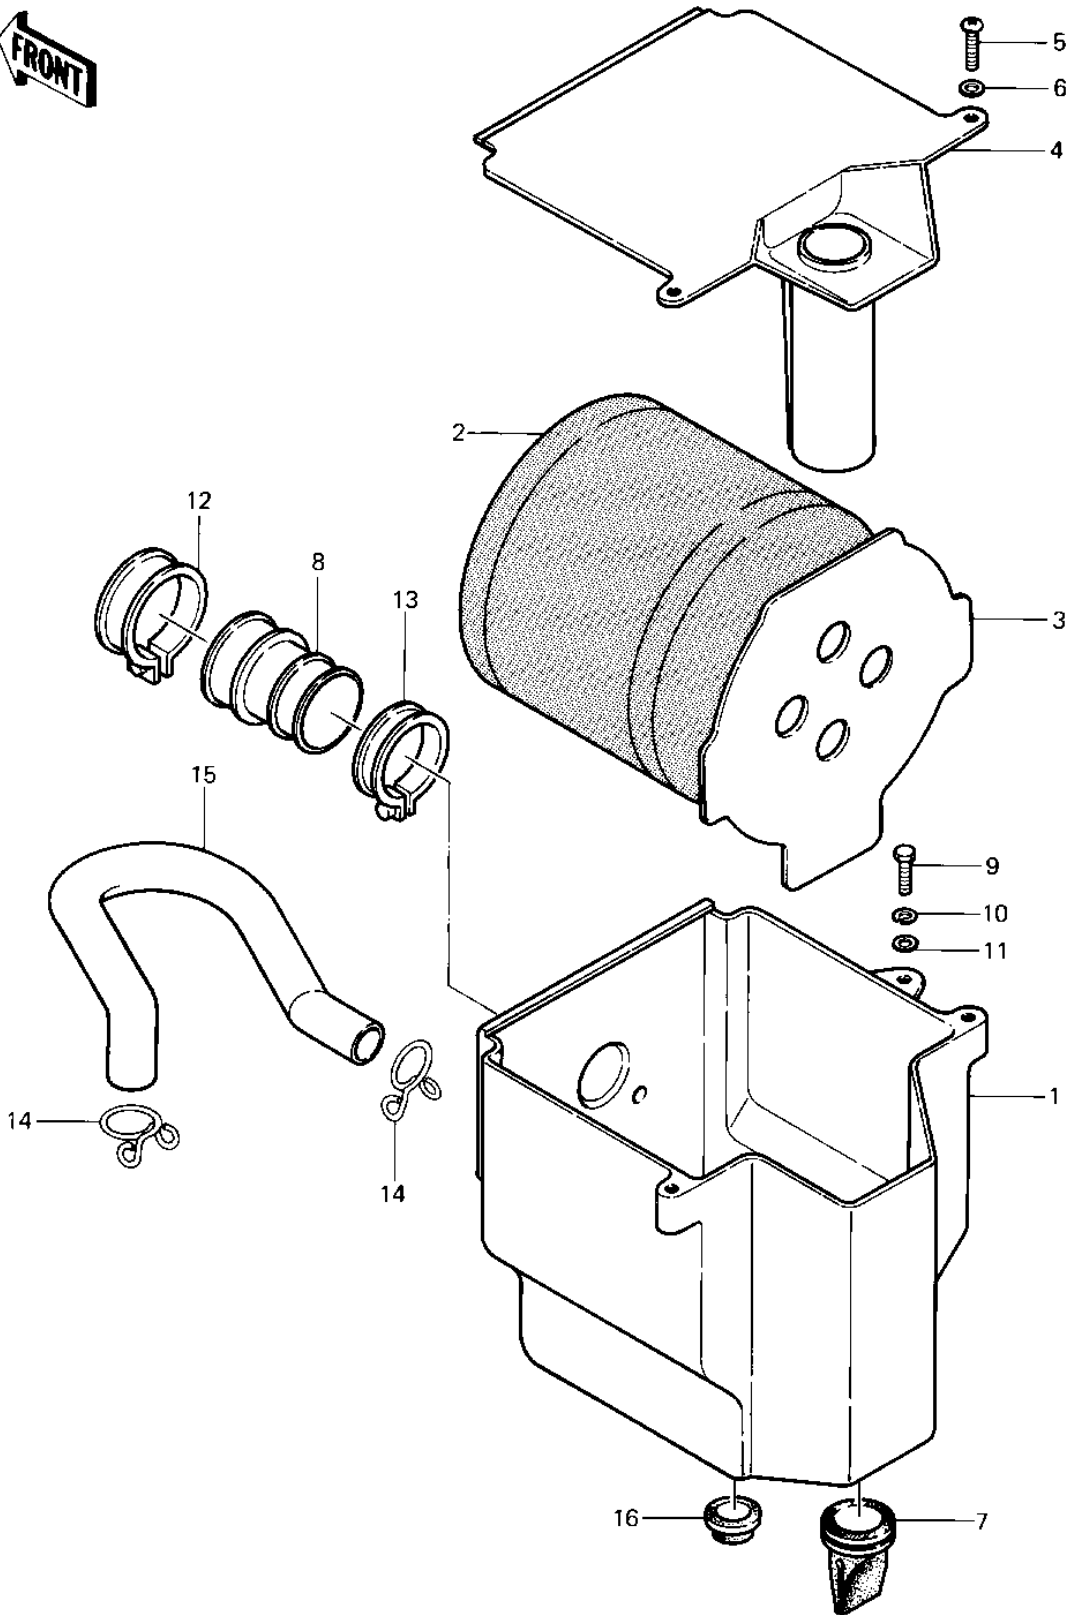

1983 Prairie PARTS DIAGRAM

AIR CLEANER ('83 C1)

1983 Prairie PARTS LIST

AIR CLEANER (83 C1)

ITEM NAME	PART NUMBER	QUANTITY
CASE-AIR FILTER (Ref # 1)	11011-1086	1
ELEMENT,AIR CLNR (Ref # 2)	11013-1053	1
HOLDER,ELEMENT (Ref # 3)	13091-1125	1
COVER,AIR FILTER (Ref # 4)	14025-1385	1
SCREW PAN HEAD 6X12 (Ref # 5)	220B0612	2
WASHER PLAIN 6MM (Ref # 6)	410B0600	2
BOOT (Ref # 7)	49006-1065	1
DUCT,AIR INLET (Ref # 8)	14073-1067	1
BOLT-UPSET,6X16 (Ref # 9)	112G0616	1
WASHER SPRING 6MM (Ref # 10)	461F0600	1
WASHER PLAIN 6MM (Ref # 11)	411B0600	1
CLAMP-INLET PIPE (Ref # 12)	92037-061	1
CLAMP,MUFFLER (Ref # 13)	92037-177	1
CLAMP,BREATHER TUBE (Ref # 14)	92037-213	2
TUBE,BREATHER (Ref # 15)	92059-1253	1
DAMPER RUBBER,SIG LM (Ref # 16)	92075-158	1