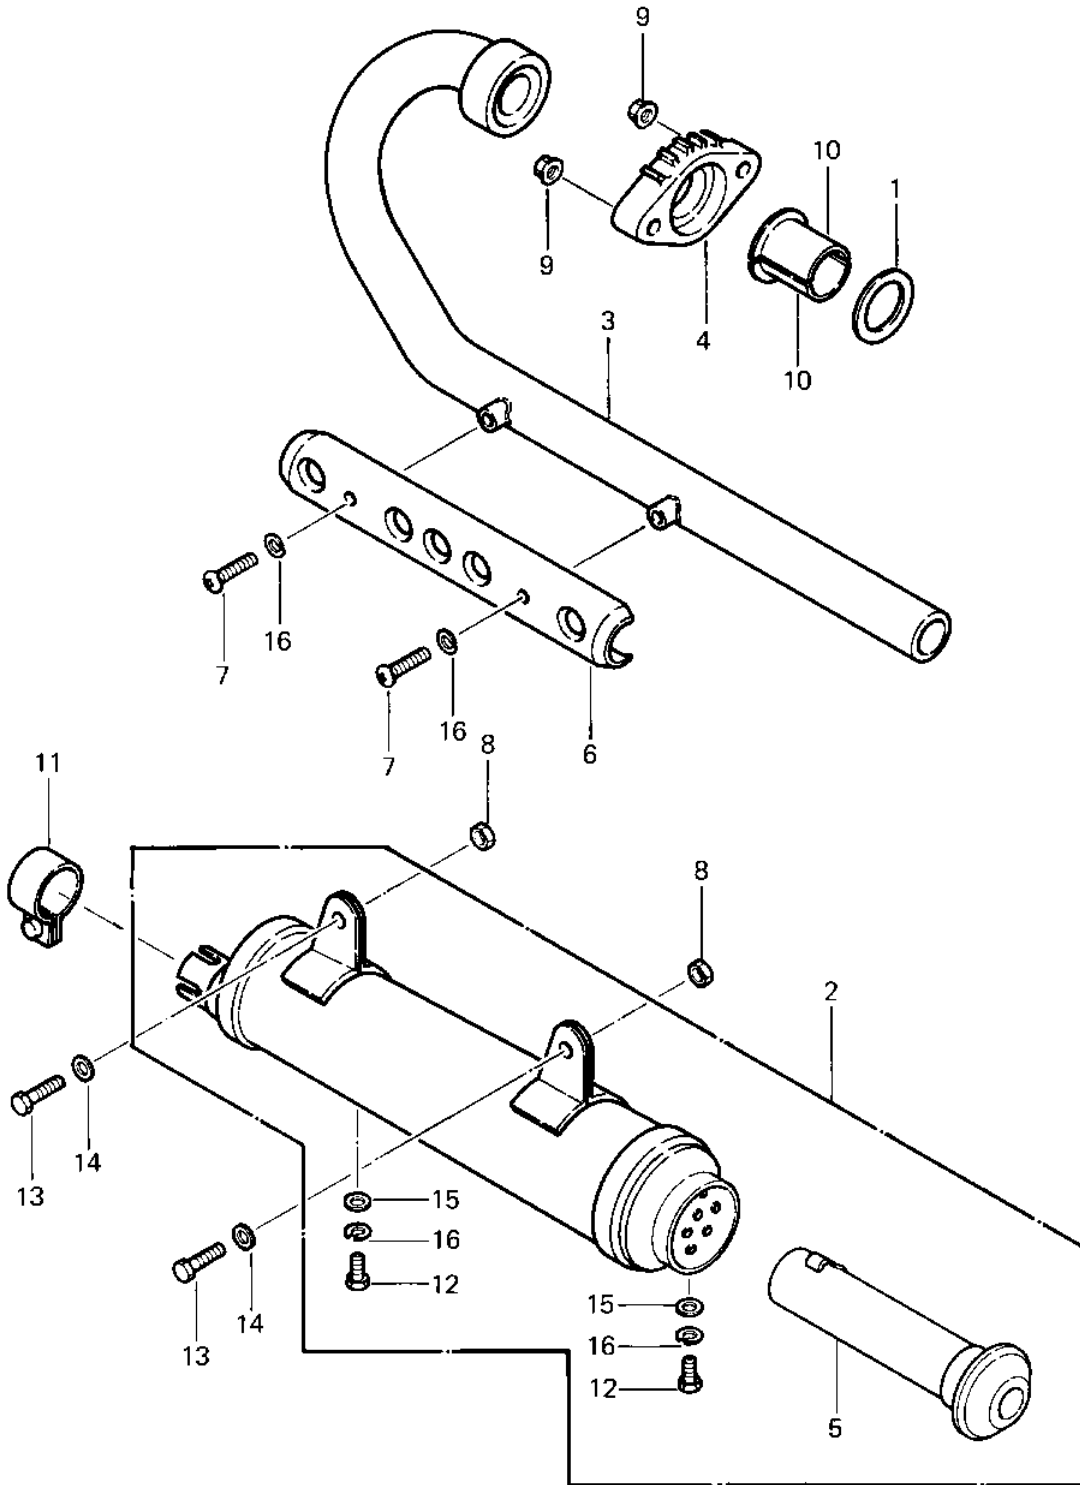

# 1983 Prairie PARTS DIAGRAM

MUFFLER ('83 C1)

1043

# 1983 Prairie PARTS LIST

## MUFFLER ('83 C1)

ITEM NAME	PART NUMBER	QUANTITY
GASKET,EXHAUST PIPE H (Ref # 1)	11009-1866	1
MUFFLER (Ref # 2)	18001-1452	1
MUFFLER (Ref # 2)	18001-1452	1
PIPE-EXHAUST (Ref # 3)	18049-1153	1
HOLDER EXHAUST PIPE (Ref # 4)	18069-1014	1
BAFFLE-PIPE MUFFLER (Ref # 5)	49099-1223	1
COVER-EXHAUST PIPE,BL (Ref # 6)	49107-1004	1
SCREW (Ref # 7)	92009-1054	2
NUT,LOCK,8MM (Ref # 8)	92015-1124	2
NUT-8MM (Ref # 9)	92015-1143	2
COLLAR,EXHAUST PIPE (Ref # 10)	92027-264	2
CLAMP,MUFFLER CONNECT (Ref # 11)	92037-1115	1
BOLT-UPSET,6X12 (Ref # 12)	112G0612	2
BOLT,8X20 (Ref # 13)	115G0820	2
WASHER PLAIN 8MM (Ref # 14)	410B0800	2
WASHER PLAIN 6MM (Ref # 15)	411B0600	2
WASHER SPRING 6MM (Ref # 16)	461F0600	4