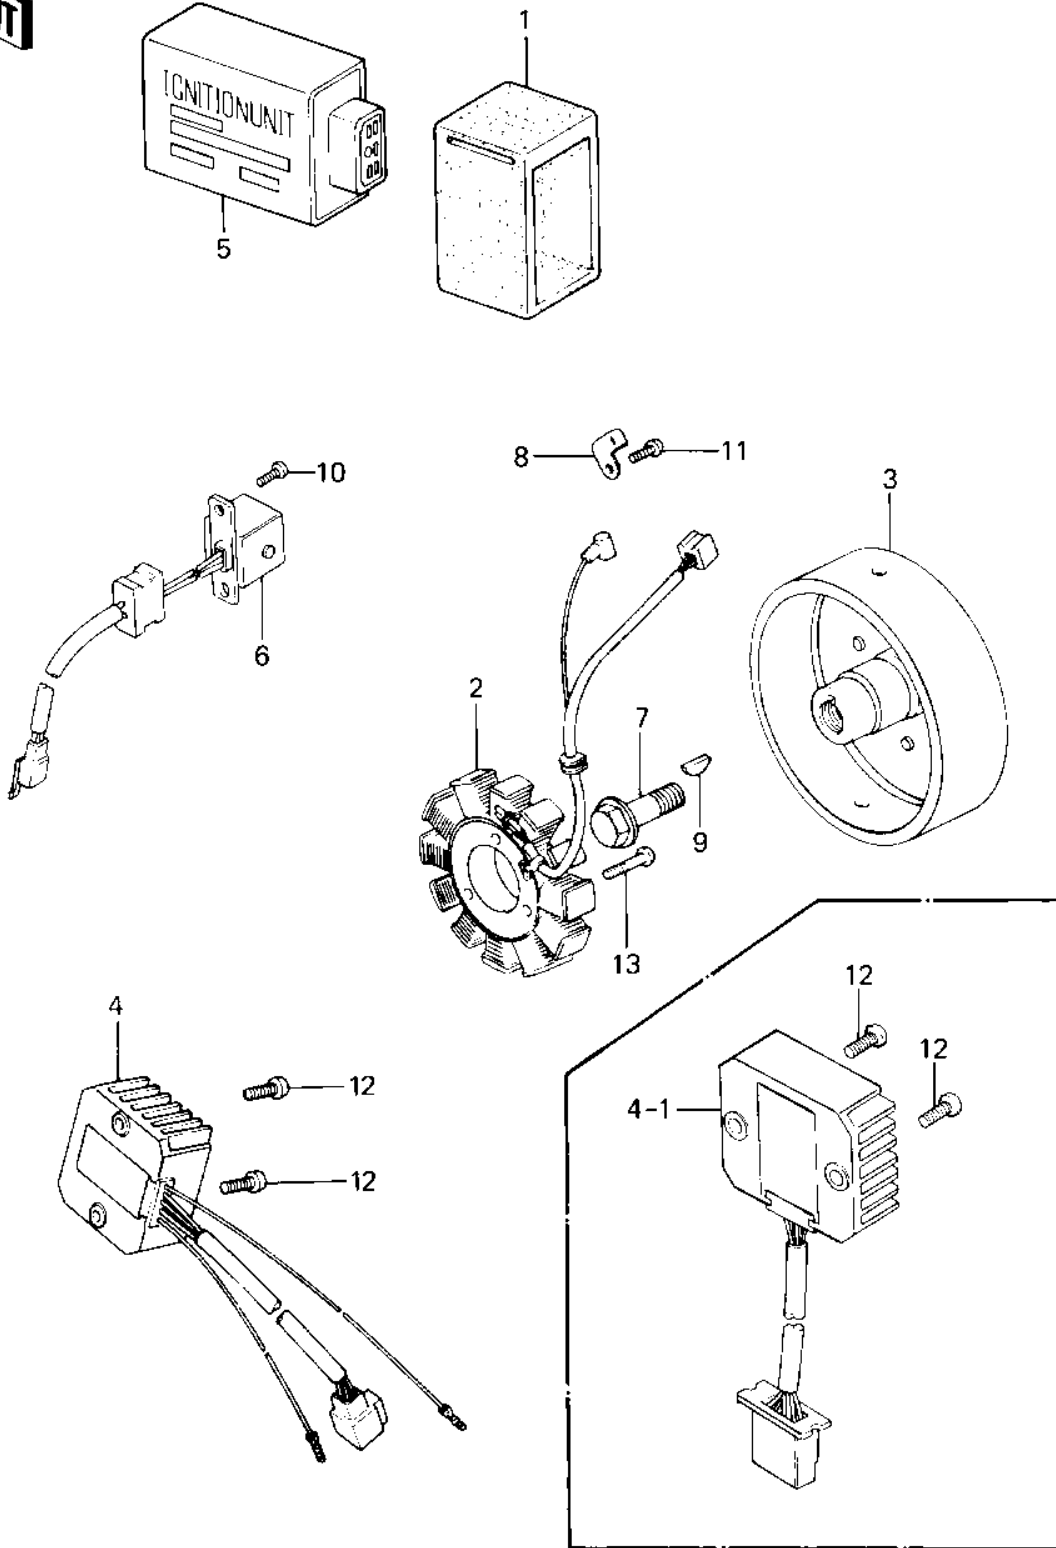

1983 Prairie PARTS DIAGRAM

IGNITION/GENERATOR/REGULATOR ('83 C1)

103f

1983 Prairie PARTS LIST

IGNITION/GENERATOR/REGULATOR ('83 C1)

ITEM NAME	PART NUMBER	QUANTITY
HOLDER (Ref # 1)	13091-1095	1
STATOR ASSY (Ref # 2)	21003-1002	1
ROTOR (Ref # 3)	21007-1106	1
REGULATOR,VOLTAGE (Ref # 4)	21066-1014	1
REGULATOR-VOLTAGE (Ref # 4-1)	21066-1032	1
IGNITER (Ref # 5)	21119-1193	1
COIL-PULSING (Ref # 6)	59026-1018	1
BOLT,10X40 (Ref # 7)	92001-1201	1
CLAMP (Ref # 8)	92037-194	1
WOODRUFF KEY (Ref # 9)	92038-001	1
SCREW PAN HEAD 5X8 (Ref # 10)	220B0508	2
SCREW PAN HEAD 6X8 (Ref # 11)	220B0608	1
SCREW PAN HEAD 6X14 (Ref # 12)	220B0614	2
SCREW PAN HEAD 6X20 (Ref # 13)	220B0620	3