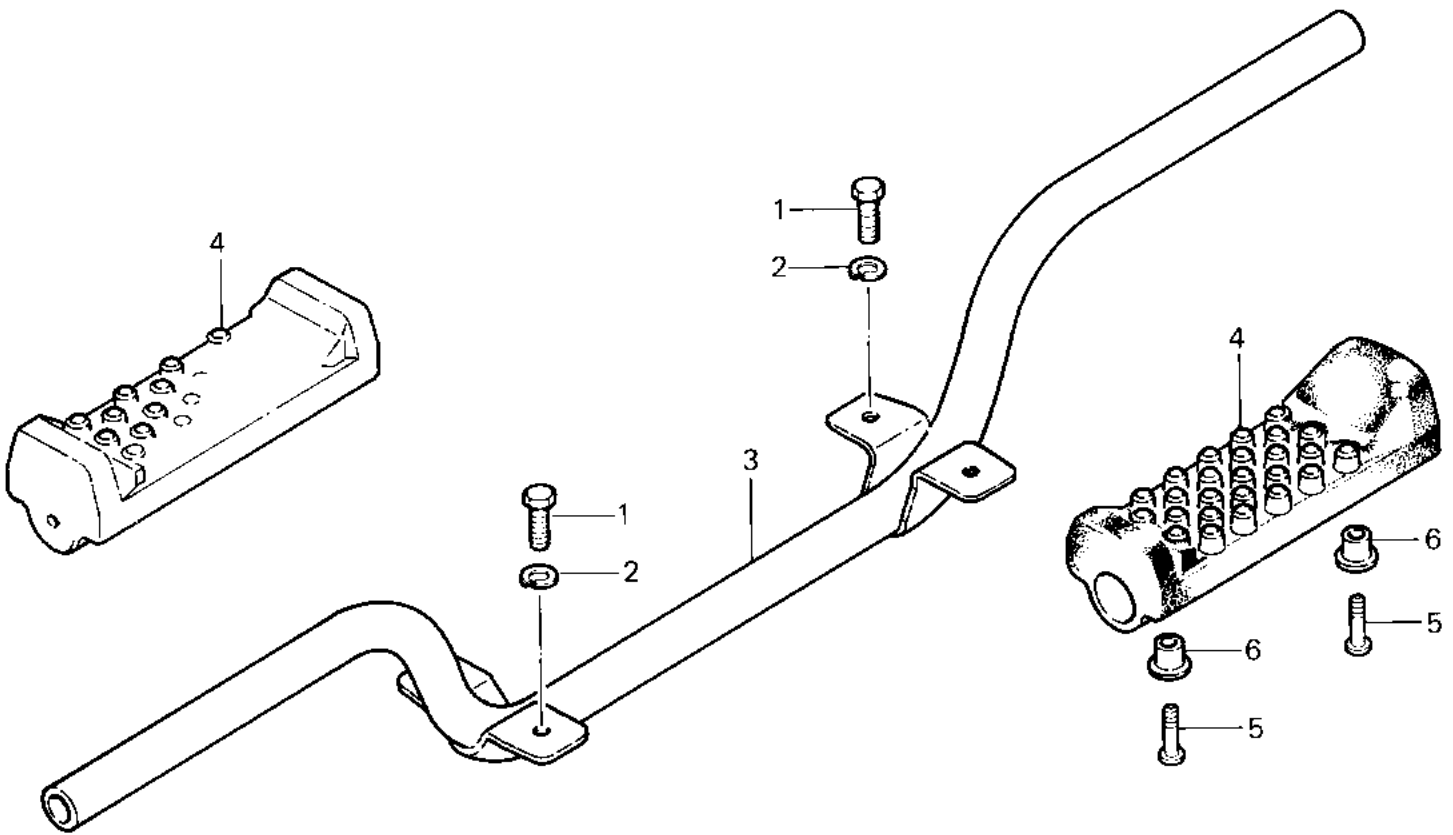

1983 Prairie PARTS DIAGRAM

FOOTRESTS ('83 C1)

1032-1

1983 Prairie PARTS LIST

FOOTRESTS ('83 C1)

ITEM NAME	PART NUMBER	QUANTITY
BOLT-SMALL-UPSET,8X18 (Ref # 1)	115G0818	4
WASHER SPRING 8MM (Ref # 2)	461F0800	4
HOLDER-STEP (Ref # 3)	34003-4006	1
STEP (Ref # 4)	34028-4005	2
SCREW (Ref # 5)	92009-4004	4
COLLAR,L=5 (Ref # 6)	92027-4020	4