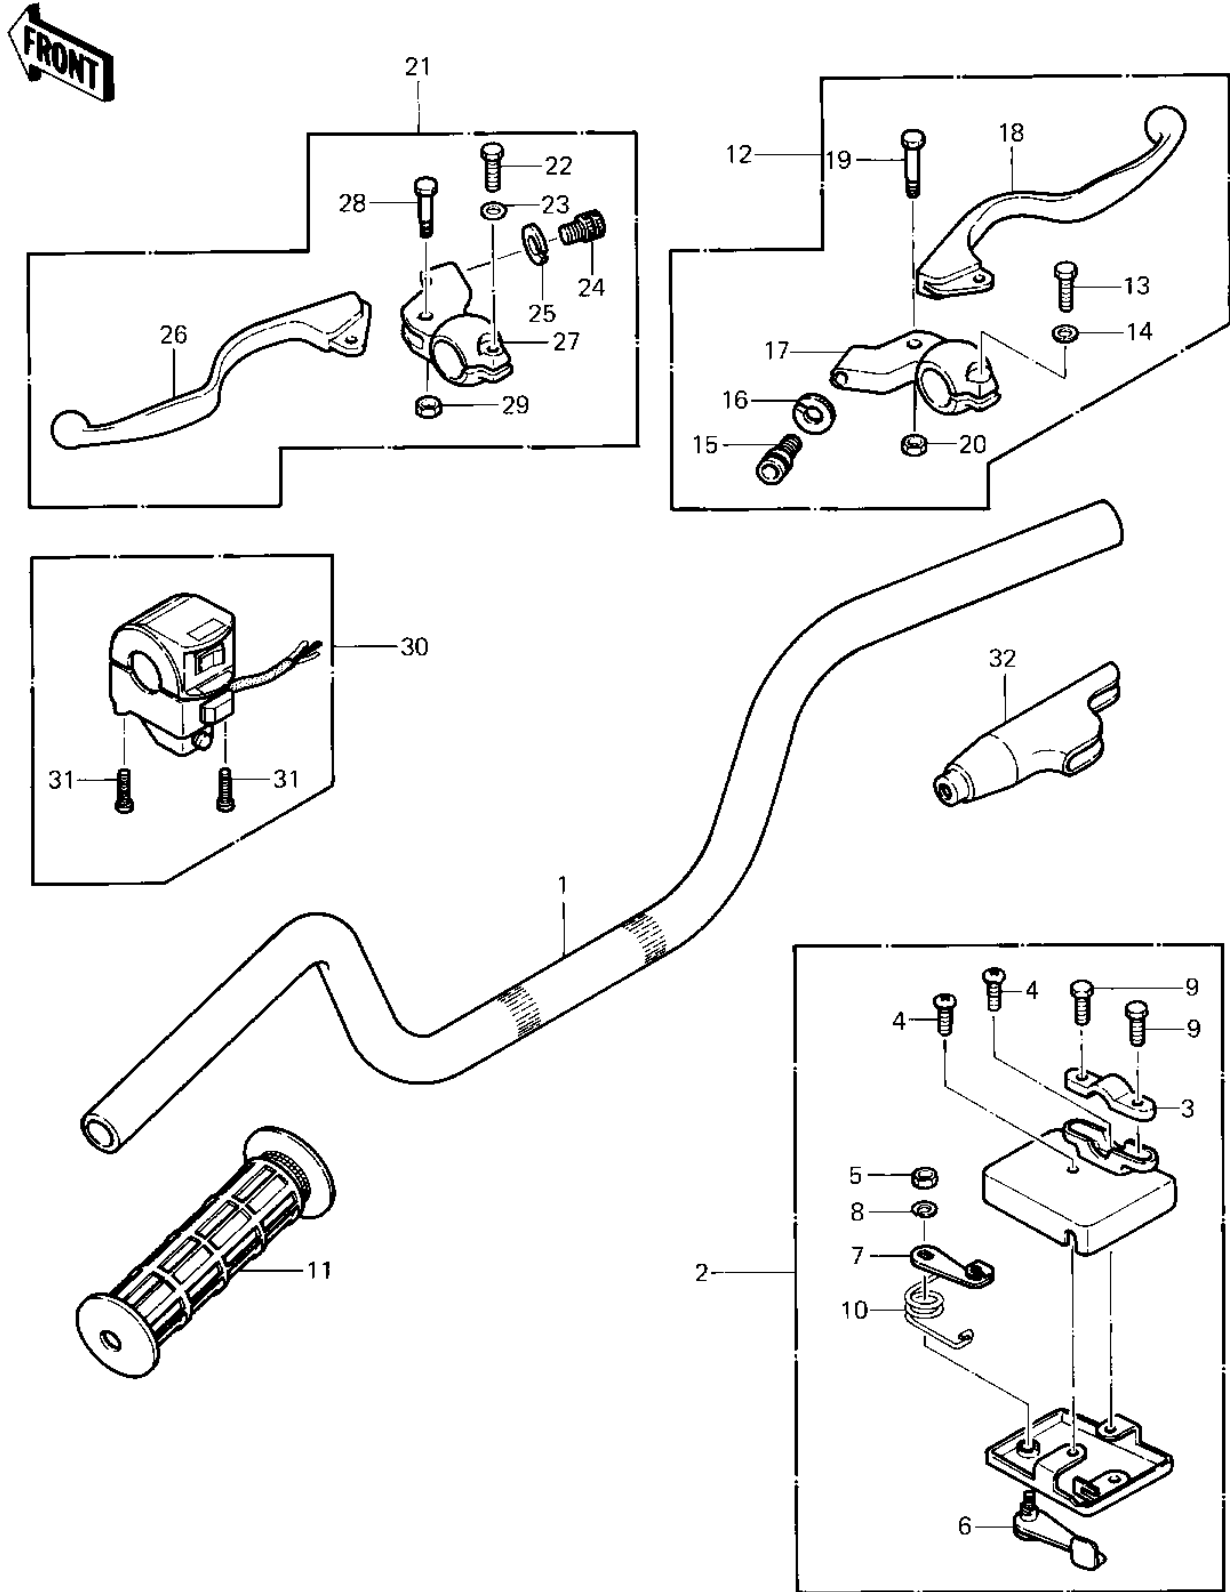

1983 Prairie PARTS DIAGRAM

HANDLEBAR ('83 C1)

1032-1

1983 Prairie PARTS LIST

HANDLEBAR ('83 C1)

ITEM NAME	PART NUMBER	QUANTITY
HANDLEBAR (Ref # 1)	46003-4004	1
LEVER-ASSY-THROTTLE (Ref # 2)	39074-4001	1
HOLDER,THROTTLE LEVER (Ref # 3)	13091-4002	1
SCREW PAN HEAD 6X10 (Ref # 4)	220B0610	2
NUT 6MM (Ref # 5)	311B0600	1
LEVER THROTTLE OUTER (Ref # 6)	39075-4001	1
LEVER THROTTLE INNER (Ref # 7)	39075-4002	1
WASHER SPRING 6MM (Ref # 8)	461F0600	1
BOLT HEX HEAD (Ref # 9)	92001-4011	2
SPRING RETURN (Ref # 10)	92081-4007	1
GRIP,RH (Ref # 11)	46075-4003	2
LEVER ASSY,FRONT BRK (Ref # 12)	46076-1010	1
BOLT HEX HEAD 6X25 (Ref # 13)	110N0625	1
WASHER PLAIN 6MM (Ref # 14)	410B0600	1
SCREW CABLE ADJUST (Ref # 15)	46055-003	1
NUT-LOCK (Ref # 16)	46056-005	1
HOLDER,FR LEVER,F.BLK (Ref # 17)	46060-011-21	1
LEVER,FRONT BRAKE (Ref # 18)	46092-1014	1
BOLT,HEX HEAD,5X22 (Ref # 19)	92007-046	1
NUT-LOCK,5MM (Ref # 20)	92019-014	1
LEVER ASSY,CLUTCH (Ref # 21)	46076-1011	1
BOLT HEX HEAD 6X25 (Ref # 22)	110N0625	1
WASHER PLAIN 6MM (Ref # 23)	410B0600	1
SCREW CABLE ADJUST (Ref # 24)	46055-003	1
NUT-LOCK (Ref # 25)	46056-005	1
LEVER,CLUTCH (Ref # 26)	46092-1015	1
HOLDER,CL LEVER,F.BLK (Ref # 27)	46094-015-21	1
BOLT,HEX HEAD,5X22 (Ref # 28)	92007-046	1
NUT-LOCK,5MM (Ref # 29)	92019-014	1