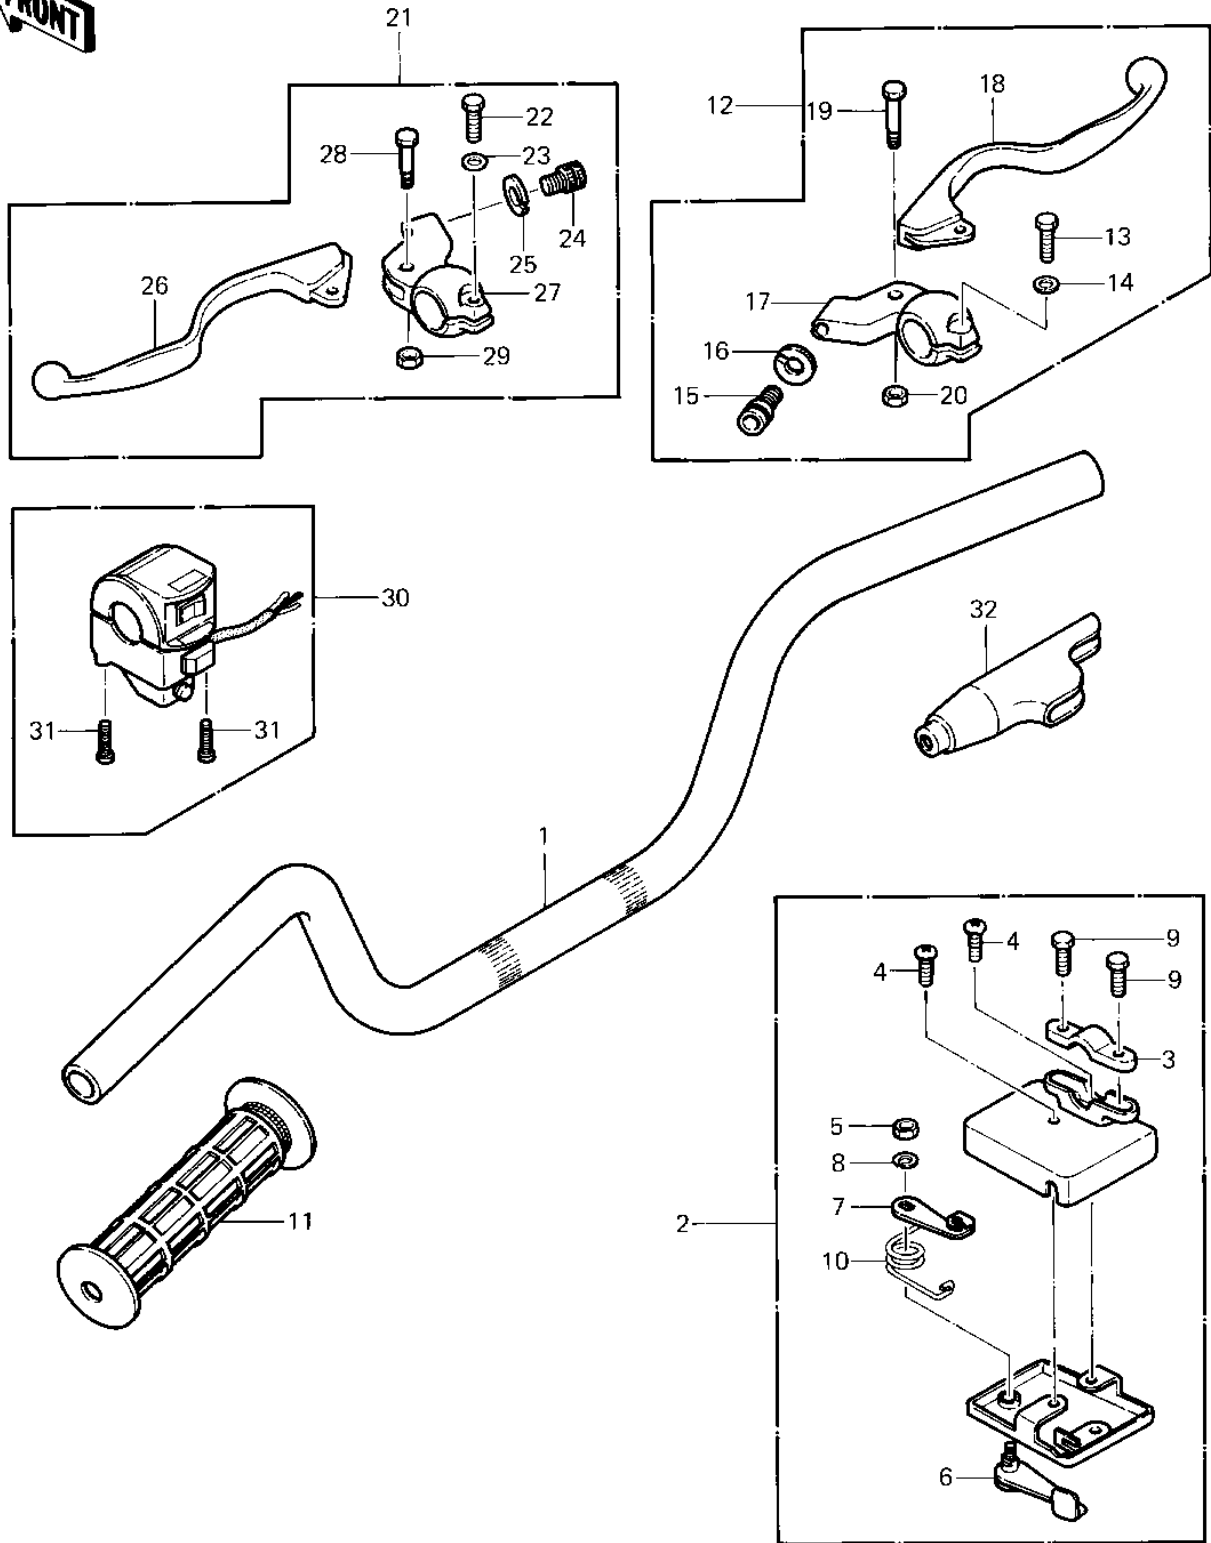

1983 Prairie PARTS DIAGRAM

HANDLEBAR ('83 C1)

1032-1:

1983 Prairie PARTS LIST

HANDLEBAR ('83 C1)

ITEM NAME	PART NUMBER	QUANTITY
HANDLEBAR (Ref # 1)	46003-4004	1
LEVER-ASSY-THROTTLE (Ref # 2)	39074-4001	1
HOLDER,THROTTLE LEVER (Ref # 3)	13091-4002	1
SCREW PAN HEAD 6X10 (Ref # 4)	220B0610	2
NUT 6MM (Ref # 5)	311B0600	1
LEVER THROTTLE OUTER (Ref # 6)	39075-4001	1
LEVER THROTTLE INNER (Ref # 7)	39075-4002	1
WASHER SPRING 6MM (Ref # 8)	461F0600	1
BOLT HEX HEAD (Ref # 9)	92001-4011	2
SPRING RETURN (Ref # 10)	92081-4007	1
GRIP,RH (Ref # 11)	46075-4003	2
LEVER ASSY,FRONT BRK (Ref # 12)	46076-1010	1
BOLT HEX HEAD 6X25 (Ref # 13)	110N0625	1
WASHER PLAIN 6MM (Ref # 14)	410B0600	1
SCREW CABLE ADJUST (Ref # 15)	46055-003	1
NUT-LOCK (Ref # 16)	46056-005	1
HOLDER,FR LEVER,F.BLK (Ref # 17)	46060-011-21	1
LEVER,FRONT BRAKE (Ref # 18)	46092-1014	1
BOLT,HEX HEAD,5X22 (Ref # 19)	92007-046	1
NUT-LOCK,5MM (Ref # 20)	92019-014	1
LEVER ASSY,CLUTCH (Ref # 21)	46076-1011	1
BOLT HEX HEAD 6X25 (Ref # 22)	110N0625	1
WASHER PLAIN 6MM (Ref # 23)	410B0600	1
SCREW CABLE ADJUST (Ref # 24)	46055-003	1
NUT-LOCK (Ref # 25)	46056-005	1
LEVER,CLUTCH (Ref # 26)	46092-1015	1
HOLDER,CL LEVER,F.BLK (Ref # 27)	46094-015-21	1
BOLT,HEX HEAD,5X22 (Ref # 28)	92007-046	1
NUT-LOCK,5MM (Ref # 29)	92019-014	1