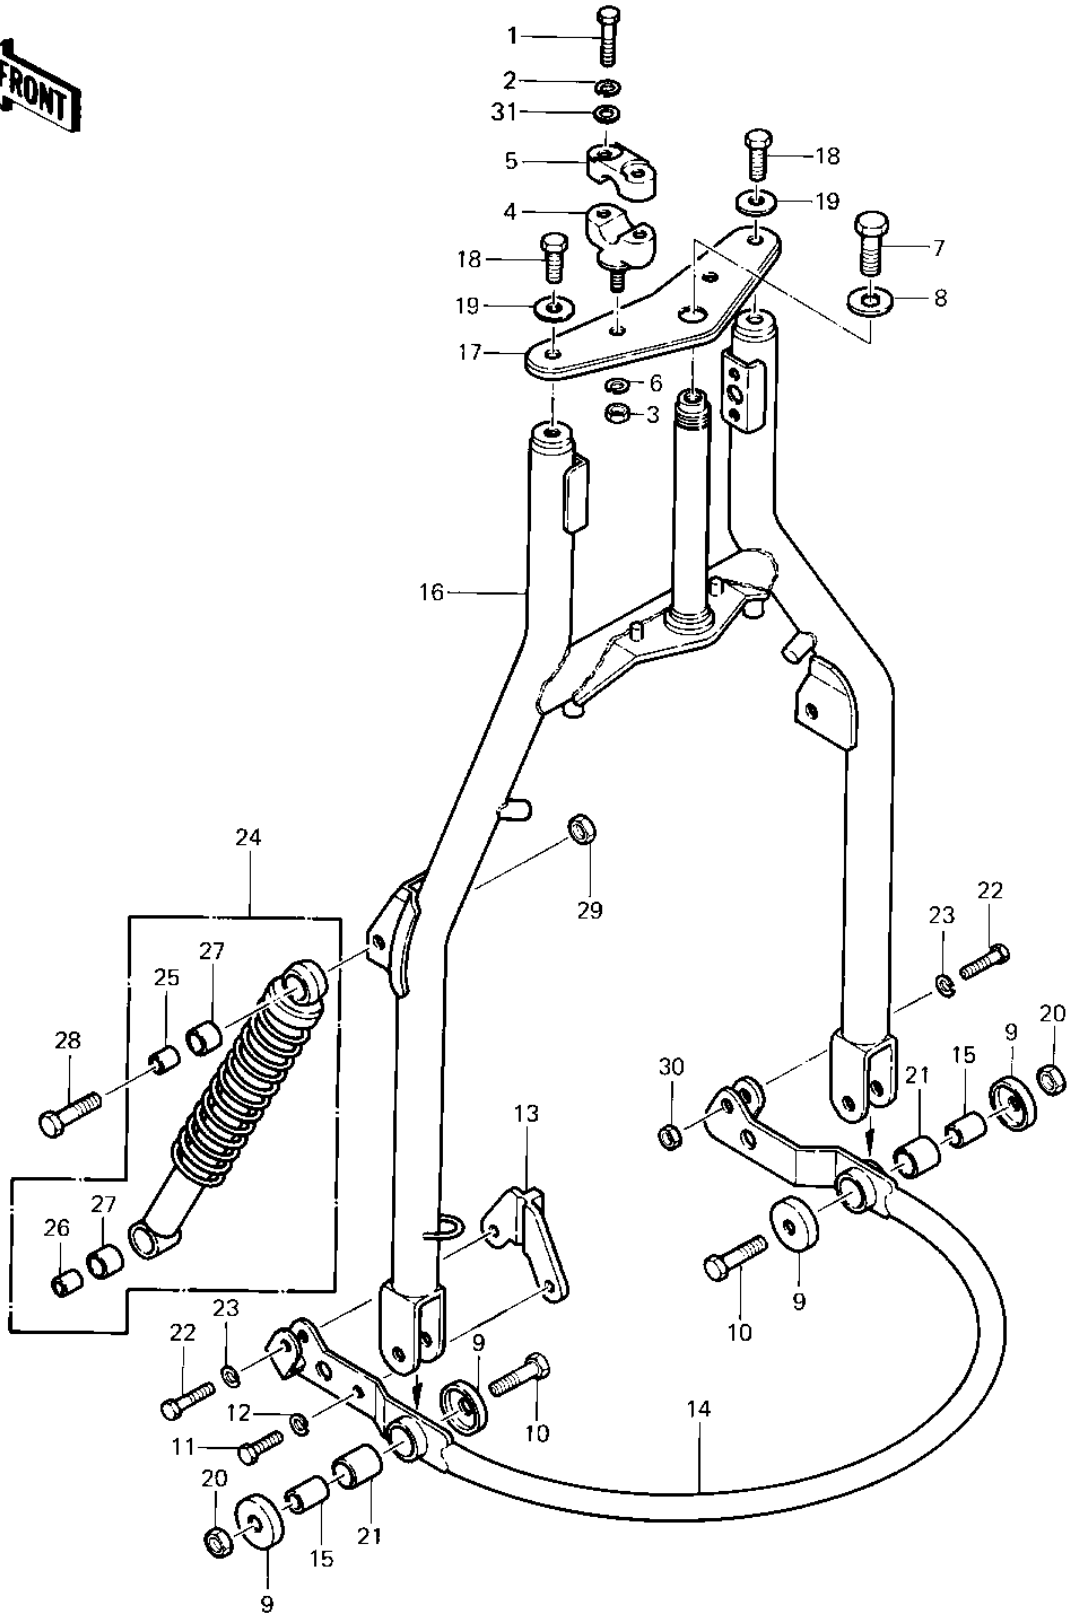

# 1983 Prairie PARTS DIAGRAM

FRONT FORK ('83 C1)

Part No.	Qty.	Description
1	1	Nut
2	1	Washer
31	1	Spacer
4	1	Bracket
5	1	Bracket
6	1	Nut
7	1	Nut
8	1	Washer
9	1	Nut
10	1	Washer
11	1	Nut
12	1	Washer
13	1	Bracket
14	1	Fork Tube
15	1	Nut
16	1	Fork Tube
18	1	Nut
19	1	Washer
20	1	Nut
21	1	Washer
22	1	Nut
23	1	Washer
24	1	Spring Assembly
25	1	Spring
26	1	Spring Cap Washer
27	1	Spring Cap
28	1	Spring Cap Nut
29	1	Nut
30	1	Bracket

1032-1332

## FRONT FORK ('83 C1)

ITEM NAME	PART NUMBER	QUANTITY
BOLT,8X40 (Ref # 1)	115G0840	4
WASHER SPRING 8MM (Ref # 2)	461F0800	4
NUT,10MM (Ref # 3)	314B1000	2
HOLDER,HANDLEBAR,BUFF (Ref # 4)	46012-002-80	2
HOLDER UPPER HANDLBAR (Ref # 5)	46012-004	2
WASHER SPRING 10MM (Ref # 6)	461F1000	2
BOLT,STEERING STEM (Ref # 7)	44041-072	1
WASHER,STEERING STEM (Ref # 8)	44043-056	1
CAP (Ref # 9)	11012-4004	4
BOLT HEX HEAD 14X55 (Ref # 10)	113B1455	2
BOLT-UPSET,10X20 (Ref # 11)	112B1020	1
WASHER SPRING 10MM (Ref # 12)	461F1000	1
STOPPER (Ref # 13)	32085-4006	1
ARM-SUSP (Ref # 14)	39007-4003	1
SLEEVE,14X20X25.3 (Ref # 15)	42036-4003	2
FRONT FORK,EBONY (Ref # 16)	44001-4007-8G	1
FRONT FORK,RED (Ref # 16)	44001-4007-8R	1
HOLDER-FORK UPPER (Ref # 17)	44039-4003	1
BOLT (Ref # 18)	92001-1742	2
WASHER (Ref # 19)	92022-1381	2
NUT-LOCK,14MM (Ref # 20)	92019-011	2
BUSHING,SWING ARM (Ref # 21)	92028-4001	2
BOLT,HEX HEAD 10X40 (Ref # 22)	92001-1253	2
WASHER SPRING 10MM (Ref # 23)	461F1000	2
SHOCKABSORBER,EBONY (Ref # 24)	45014-4010-8G	2
COLLAR (Ref # 25)	92027-4023	2
COLLAR (Ref # 26)	92027-4024	2
DAMPER (Ref # 27)	92075-4030	4
BOLT,12X45 (Ref # 28)	92001-4018	2

# 1983 Prairie PARTS LIST

FRONT FORK ('83 C1)

ITEM NAME	PART NUMBER	QUANTITY
NUT-LOCK,12MM (Ref # 29)	92019-009	2
NUT,LOCK,10MM (Ref # 30)	92019-021	1
WASHER PLAIN 8MM (Ref # 31)	410B0800	4