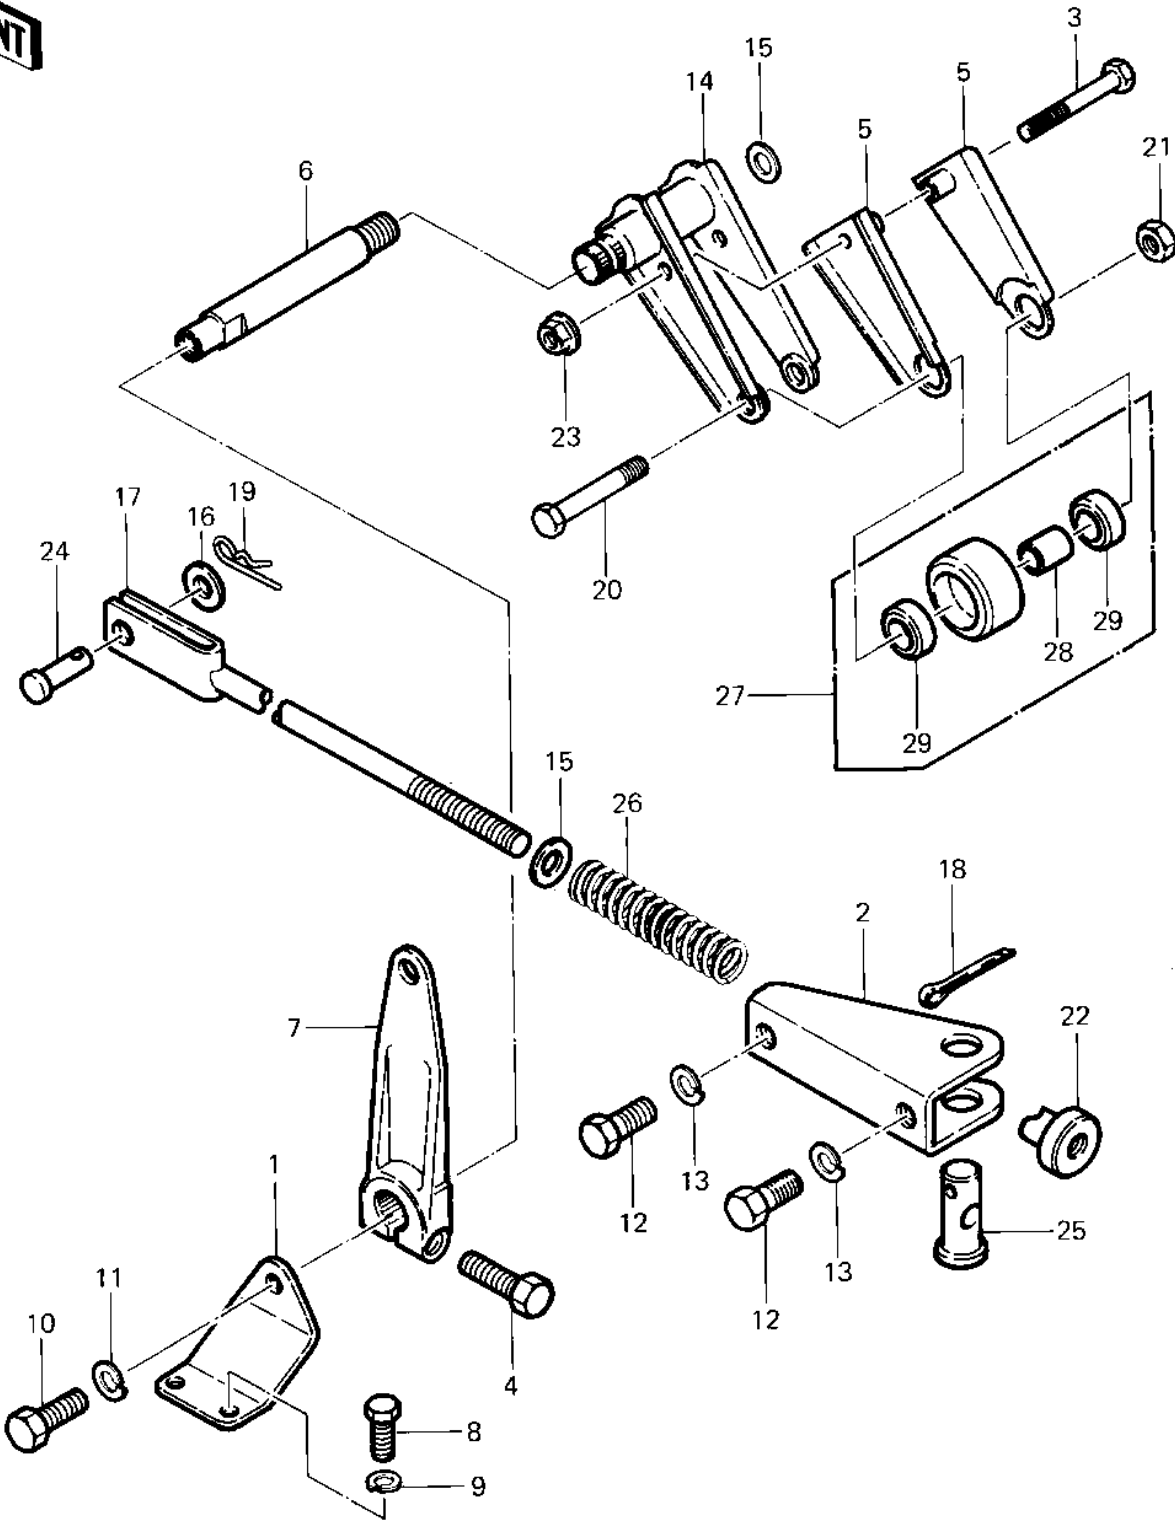

1983 Prairie PARTS DIAGRAM

CHAIN TENSIONER ('83 C1)

1032-11

1983 Prairie PARTS LIST

CHAIN TENSIONER ('83 C1)

ITEM NAME	PART NUMBER	QUANTITY
BRACKET,LEVER TENSION (Ref # 1)	11034-4060	1
BRACKET,CHAIN ADJUST (Ref # 2)	11034-4061	1
BOLT-UPSET (Ref # 3)	112G0645	1
BOLT,SMALL UPSET (Ref # 4)	115G0835	1
GUIDE-CHAIN (Ref # 5)	12053-4002	2
SHAFT,L=90 (Ref # 6)	13107-4008	1
LEVER-ARM-TENSIONER S (Ref # 7)	13168-5002	1
BOLT-UPSET 6X14 (Ref # 8)	112B0614	2
WASHER SPRING 6MM (Ref # 9)	461F0600	2
BOLT-SMALL-UPSET,8X16 (Ref # 10)	115G0816	1
WASHER SPRING 8MM (Ref # 11)	461F0800	1
BOLT-SMALL-UPSET,8X18 (Ref # 12)	115G0818	2
WASHER SPRING 8MM (Ref # 13)	461F0800	2
LEVER-ARM-TENSIONER S (Ref # 14)	13168-5002	1
WASHER PLAIN 10MM (Ref # 15)	411B1000	2
WASHER PLAIN 12MM (Ref # 16)	411B1200	1
ROD,CHAIN TENSIONER (Ref # 17)	46102-4001	1
PIN,COTTER (Ref # 18)	550D3230	1
PIN,SNAP,12M/M (Ref # 19)	554A1200	1
BOLT,HEX HEAD,8X45 (Ref # 20)	92001-4008	1
NUT,LOCK,8MM (Ref # 21)	92015-1124	1
NUT,BRAKE ROD ADJUSTG (Ref # 22)	92015-4008	1
NUT (Ref # 23)	92019-008	1
PIN,12X22 (Ref # 24)	92043-4004	1
PIN,18X33 (Ref # 25)	92043-4005	1
SPRING,14X20 (Ref # 26)	92081-1287	1
ROLLER,CHAIN ADJUST (Ref # 27)	92122-4004	1
SPACER,CHN GDE ROLLER (Ref # 28)	92027-4007	1
BEARING,BALL (Ref # 29)	92045-1009	2