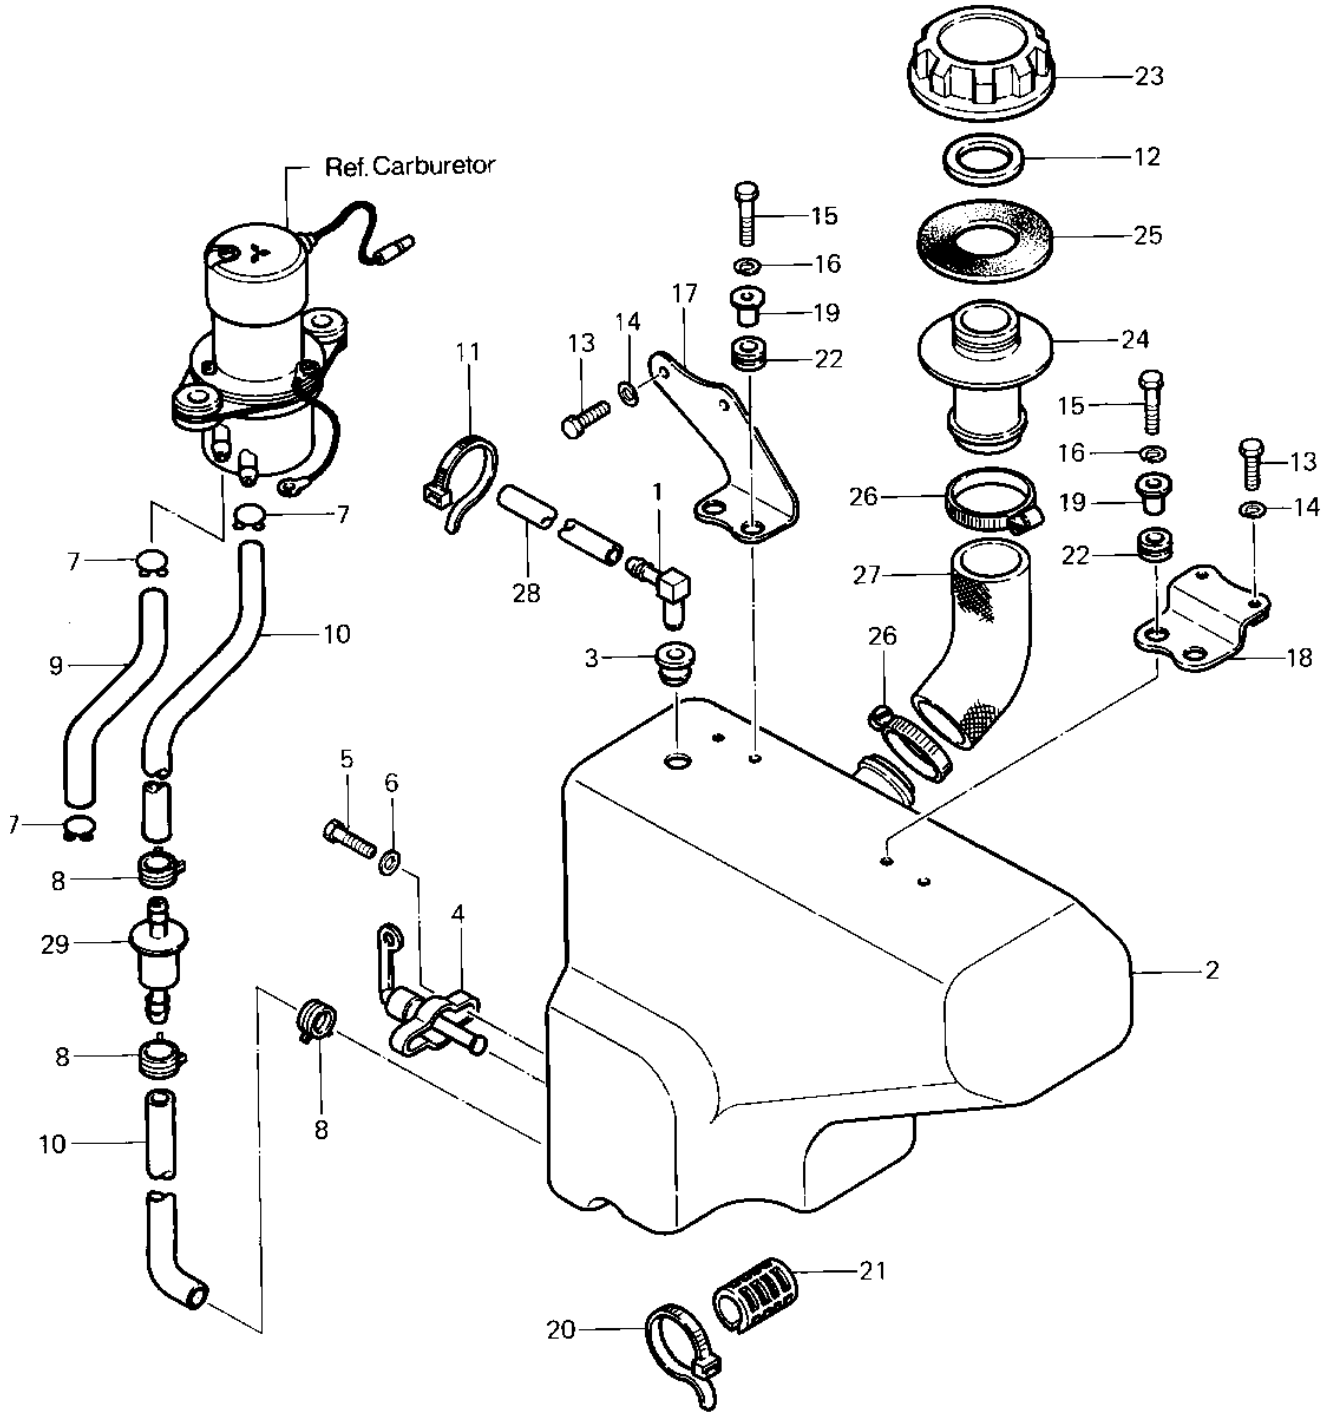

1983 Prairie PARTS DIAGRAM

FUEL TANK ('83 C1)

Part No.	QTY	Description
1	1	...
2	1	...
3	1	...
4	1	...
5	1	...
6	1	...
7	1	...
8	1	...
9	1	...
10	1	...
11	1	...
12	1	...
13	1	...
14	1	...
15	1	...
16	1	...
17	1	...
18	1	...
19	1	...
20	1	...
21	1	...
22	1	...
23	1	...
24	1	...
25	1	...
26	1	...
27	1	...
28	1	...
29	1	...

1032-1332

1983 Prairie PARTS LIST

FUEL TANK ('83 C1)

ITEM NAME	PART NUMBER	QUANTITY
BREATHER (Ref # 1)	14069-003	1
TANK-FUEL,GRAY (Ref # 2)	51001-4005-8L	1
DAMPER,FUEL TANK (Ref # 3)	92075-4029	1
TAP-ASSY-FUEL (Ref # 4)	51023-1115	1
BOLT-HEX HEAD,6X16 (Ref # 5)	92001-114	2
WASHER-PLAIN (Ref # 6)	92022-183	2
CLAMP,TUBE (Ref # 7)	92037-1682	3
CLAMP (Ref # 8)	92037-4009	3
TUBE,5.3X10.5X450 (Ref # 9)	92059-4030	1
TUBE,5.3X10.5X85 (Ref # 10)	92059-4029	2
BAND (Ref # 11)	92072-4004	5
GASKET,FUEL TANK CAP (Ref # 12)	11009-3020	1
BOLT-UPSET 6X14 (Ref # 13)	112B0614	4
WASHER SPRING 6MM (Ref # 14)	461F0600	4
BOLT-UPSET,6X20 (Ref # 15)	112G0620	4
WASHER SPRING 6MM (Ref # 16)	461F0600	4
BRACKET-TANK (Ref # 17)	32052-4006	1
BRACKET-TANK (Ref # 18)	32052-4007	1
COLLAR (Ref # 19)	92027-1045	4
BAND (Ref # 20)	92072-3505	2
DAMPER RUBBER (Ref # 21)	92075-084	2
DAMPER RUBBER (Ref # 22)	92075-277	4
CAP,FUEL TANK (Ref # 23)	51049-3001	1
FILLER,FUEL TANK (Ref # 24)	59231-3001	1
WASHER-RUBBER (Ref # 25)	92022-4024	1
HOSE CLAMP (Ref # 26)	92037-3009	2
TUBE,TANK (Ref # 27)	92059-4013	1
TUBE-BREATHER (Ref # 28)	92059-4027	1
FILTER-FUEL (Ref # 29)	49019-4001	1