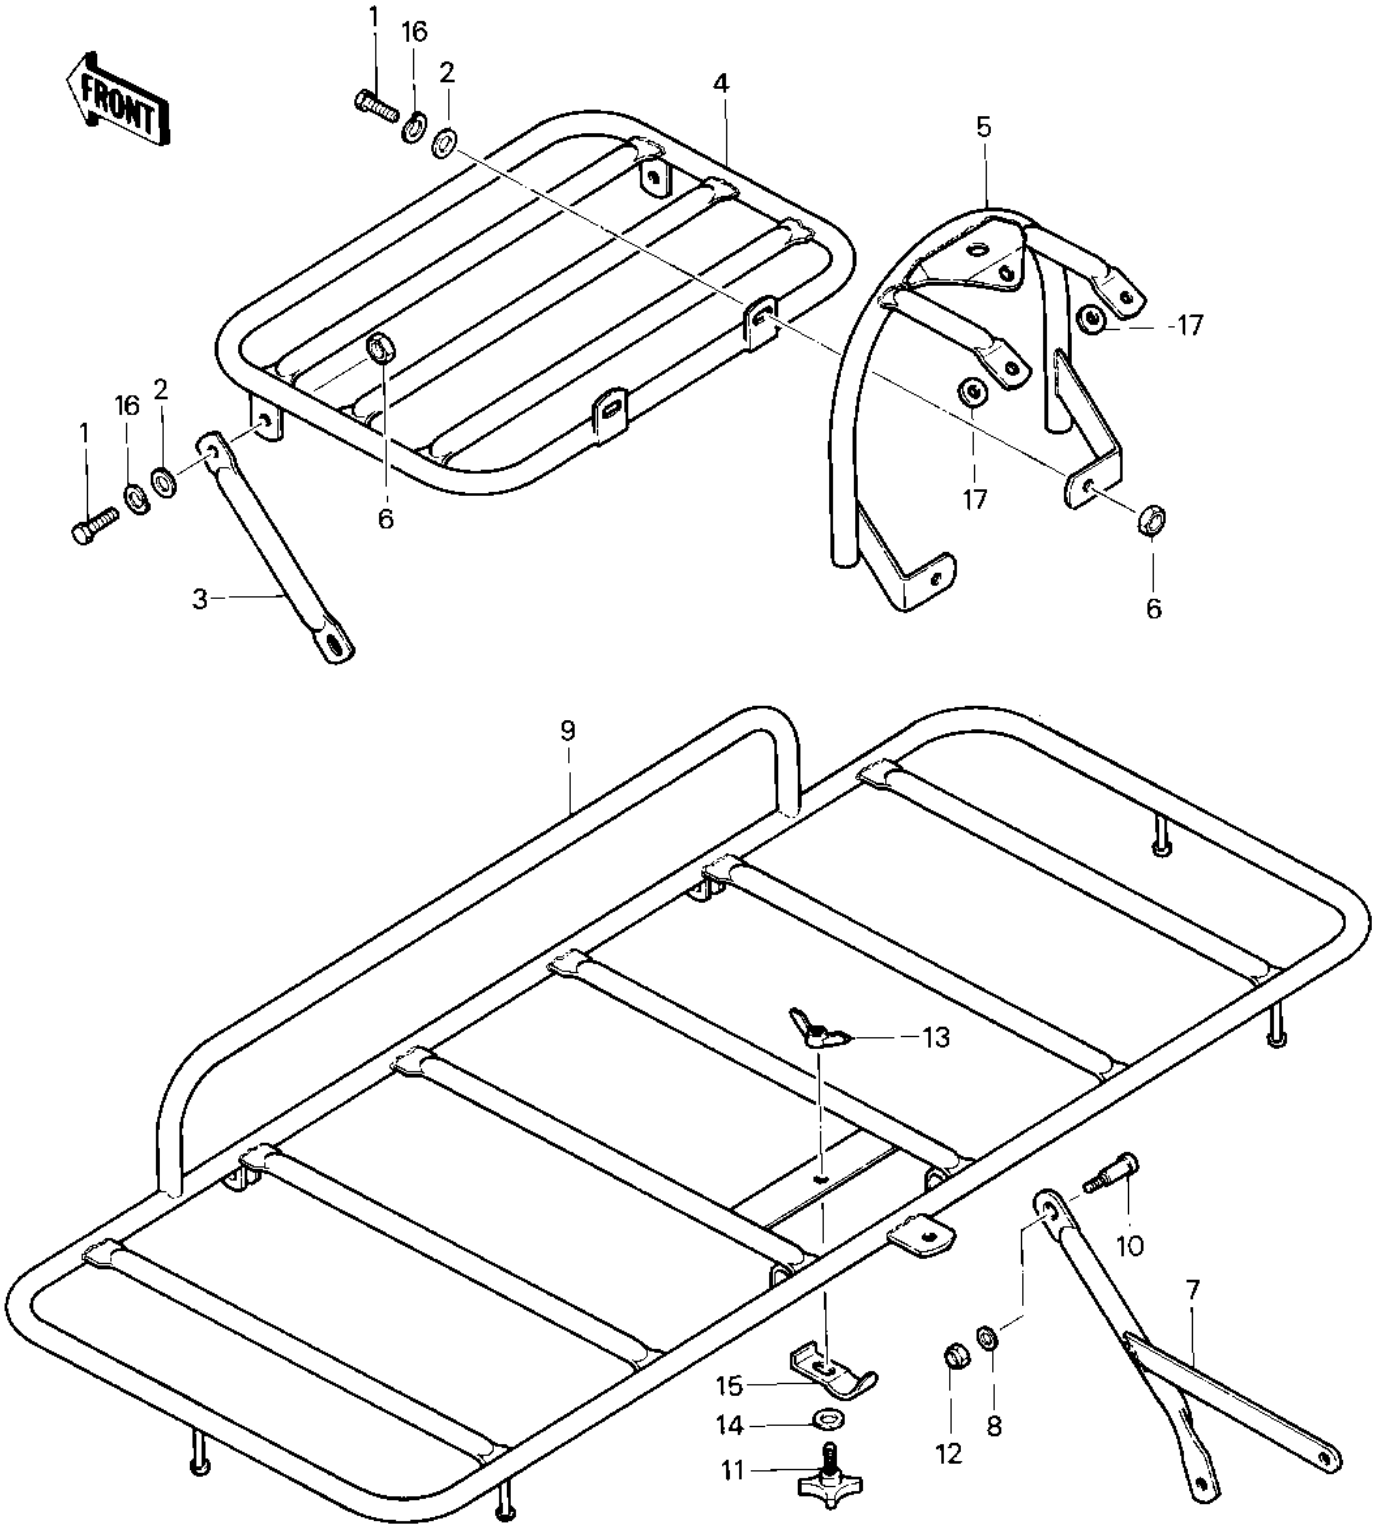

1983 Prairie PARTS DIAGRAM

CARRIERS ('83 C1)

Re	No
1	
2	
3	
4	
5	
6	
7	
8	
9	
10	
11	
12	
13	
14	
15	
16	
17	

1032-1332

1983 Prairie PARTS LIST

CARRIERS ('83 C1)

ITEM NAME	PART NUMBER	QUANTITY
BOLT-SMALL-UPSET 8X25 (Ref # 1)	115G0825	4
WASHER PLAIN 8MM (Ref # 2)	410B0800	4
ARM (Ref # 3)	21083-4008-8G	2
FRONT CARRIER,BLACK (Ref # 4)	53029-4005-8G	1
GUARD,HEAD LAMP,BLACK (Ref # 5)	55020-4022-8G	1
NUT,LOCK,8MM (Ref # 6)	92015-1124	4
ARM,LEFT (Ref # 7)	21083-4009-8G	1
ARM,RIGHT (Ref # 7)	21083-4010-8G	1
WASHER PLAIN 8MM (Ref # 8)	411B0800	2
REAR CARRIER,BLACK (Ref # 9)	53029-4006-8G	1
BOLT (Ref # 10)	92001-4026	2
BOLT,CARRIER (Ref # 11)	92001-4027	1
NUT,LOCK,8MM (Ref # 12)	92015-1124	2
NUT-WING (Ref # 13)	92015-4021	1
WASHER (Ref # 14)	92022-4032	1
CLAMP,BLACK (Ref # 15)	92037-4011-8G	1
WASHER SPRING 8MM (Ref # 16)	461F0800	4
WASHER PLAIN 8MM (Ref # 17)	411B0800	2