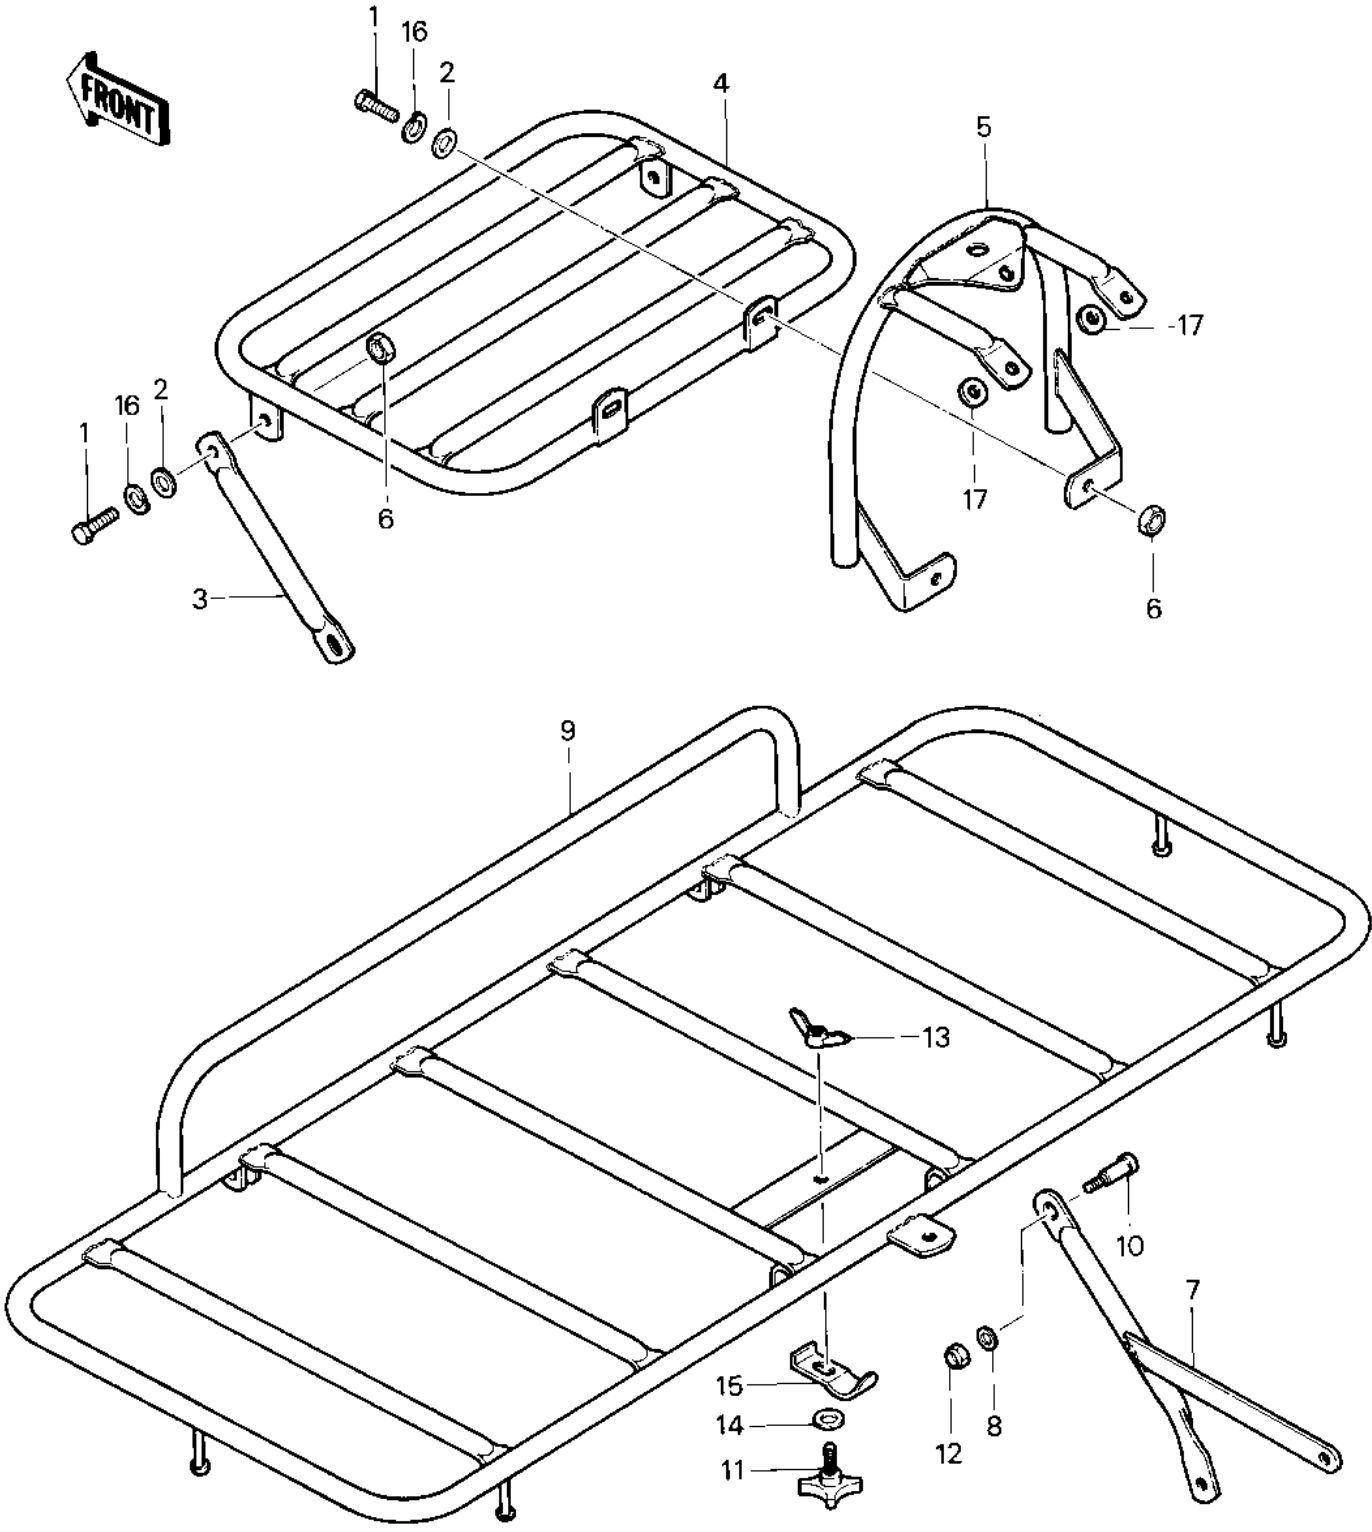

1983 Prairie PARTS DIAGRAM

CARRIERS ('83 C1)

Re	No
1	
2	
3	
4	
5	
6	
7	
8	
9	
10	
11	
12	
13	
14	
15	
16	
17	

1032-1332

1983 Prairie PARTS LIST

CARRIERS ('83 C1)

ITEM NAME	PART NUMBER	QUANTITY
BOLT-SMALL-UPSET 8X25 (Ref # 1)	115G0825	4
WASHER PLAIN 8MM (Ref # 2)	410B0800	4
ARM (Ref # 3)	21083-4008-8G	2
FRONT CARRIER,BLACK (Ref # 4)	53029-4005-8G	1
GUARD,HEAD LAMP,BLACK (Ref # 5)	55020-4022-8G	1
NUT,LOCK,8MM (Ref # 6)	92015-1124	4
ARM,LEFT (Ref # 7)	21083-4009-8G	1
ARM,RIGHT (Ref # 7)	21083-4010-8G	1
WASHER PLAIN 8MM (Ref # 8)	411B0800	2
REAR CARRIER,BLACK (Ref # 9)	53029-4006-8G	1
BOLT (Ref # 10)	92001-4026	2
BOLT,CARRIER (Ref # 11)	92001-4027	1
NUT,LOCK,8MM (Ref # 12)	92015-1124	2
NUT-WING (Ref # 13)	92015-4021	1
WASHER (Ref # 14)	92022-4032	1
CLAMP,BLACK (Ref # 15)	92037-4011-8G	1
WASHER SPRING 8MM (Ref # 16)	461F0800	4
WASHER PLAIN 8MM (Ref # 17)	411B0800	2