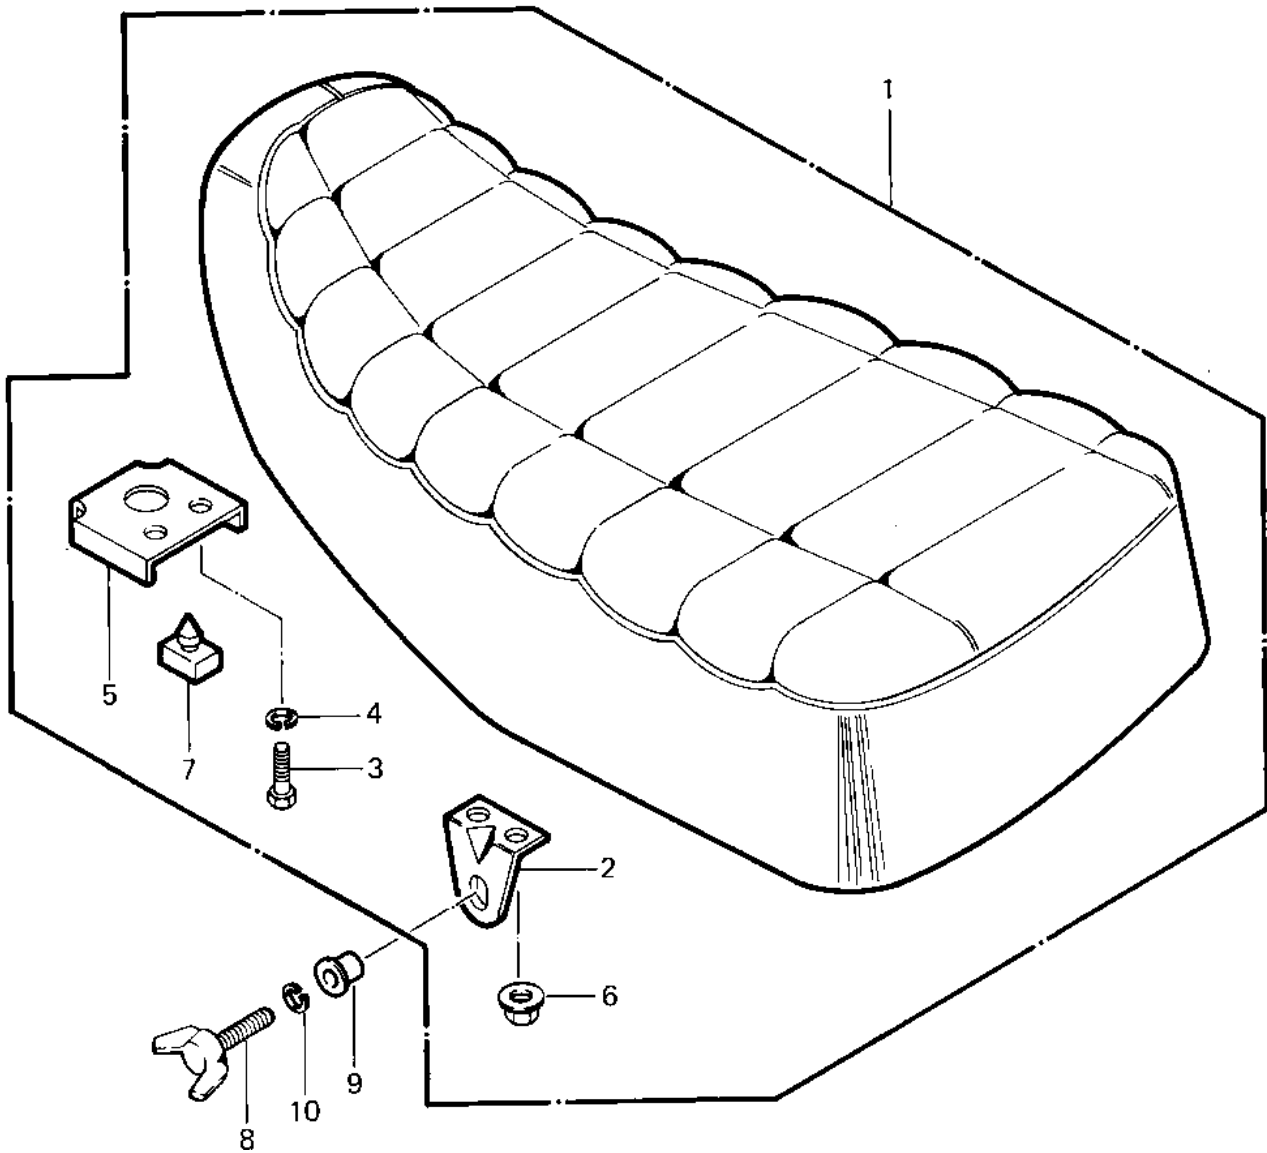

1983 Prairie PARTS DIAGRAM

SEAT (83 C1)

1032-1

1983 Prairie PARTS LIST

SEAT ('83 C1)

ITEM NAME	PART NUMBER	QUANTITY
SEAT-ASSY,WHITE LOGO (Ref # 1)	53001-4009	1
BRACKET (Ref # 2)	11034-1617	2
BOLT-UPSET,6X16 (Ref # 3)	112G0616	2
WASHER SPRING 6MM (Ref # 4)	461F0600	2
HOOK,SEAT (Ref # 5)	27012-4008	1
NUT-6MM (Ref # 6)	92015-1078	4
DAMPER RUBBER (Ref # 7)	92075-099	2
BOLT,CLNR ELEMENT (Ref # 8)	92003-199	2
COLLAR,L=5 (Ref # 9)	92027-4020	2
WASHER SPRING 6MM (Ref # 10)	461F0600	2