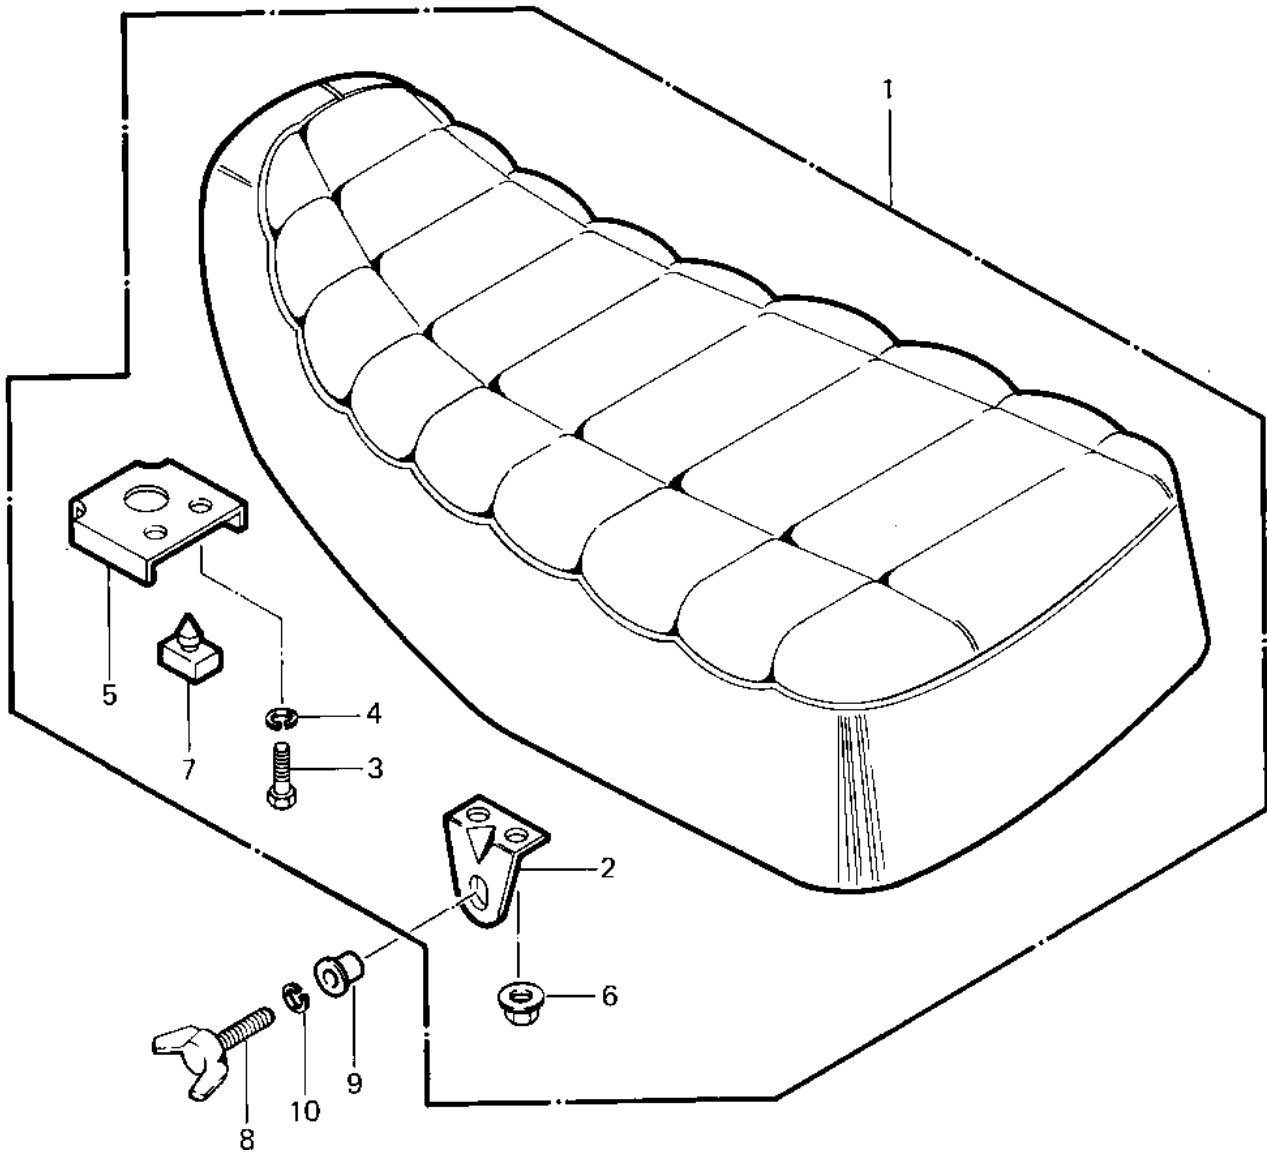

1983 Prairie PARTS DIAGRAM

SEAT (83 C1)

1032-1

1983 Prairie PARTS LIST

SEAT (83 C1)

ITEM NAME	PART NUMBER	QUANTITY
SEAT-ASSY,WHITE LOGO (Ref # 1)	53001-4009	1
BRACKET (Ref # 2)	11034-1617	2
BOLT-UPSET,6X16 (Ref # 3)	112G0616	2
WASHER SPRING 6MM (Ref # 4)	461F0600	2
HOOK,SEAT (Ref # 5)	27012-4008	1
NUT-6MM (Ref # 6)	92015-1078	4
DAMPER RUBBER (Ref # 7)	92075-099	2
BOLT,CLNR ELEMENT (Ref # 8)	92003-199	2
COLLAR,L=5 (Ref # 9)	92027-4020	2
WASHER SPRING 6MM (Ref # 10)	461F0600	2