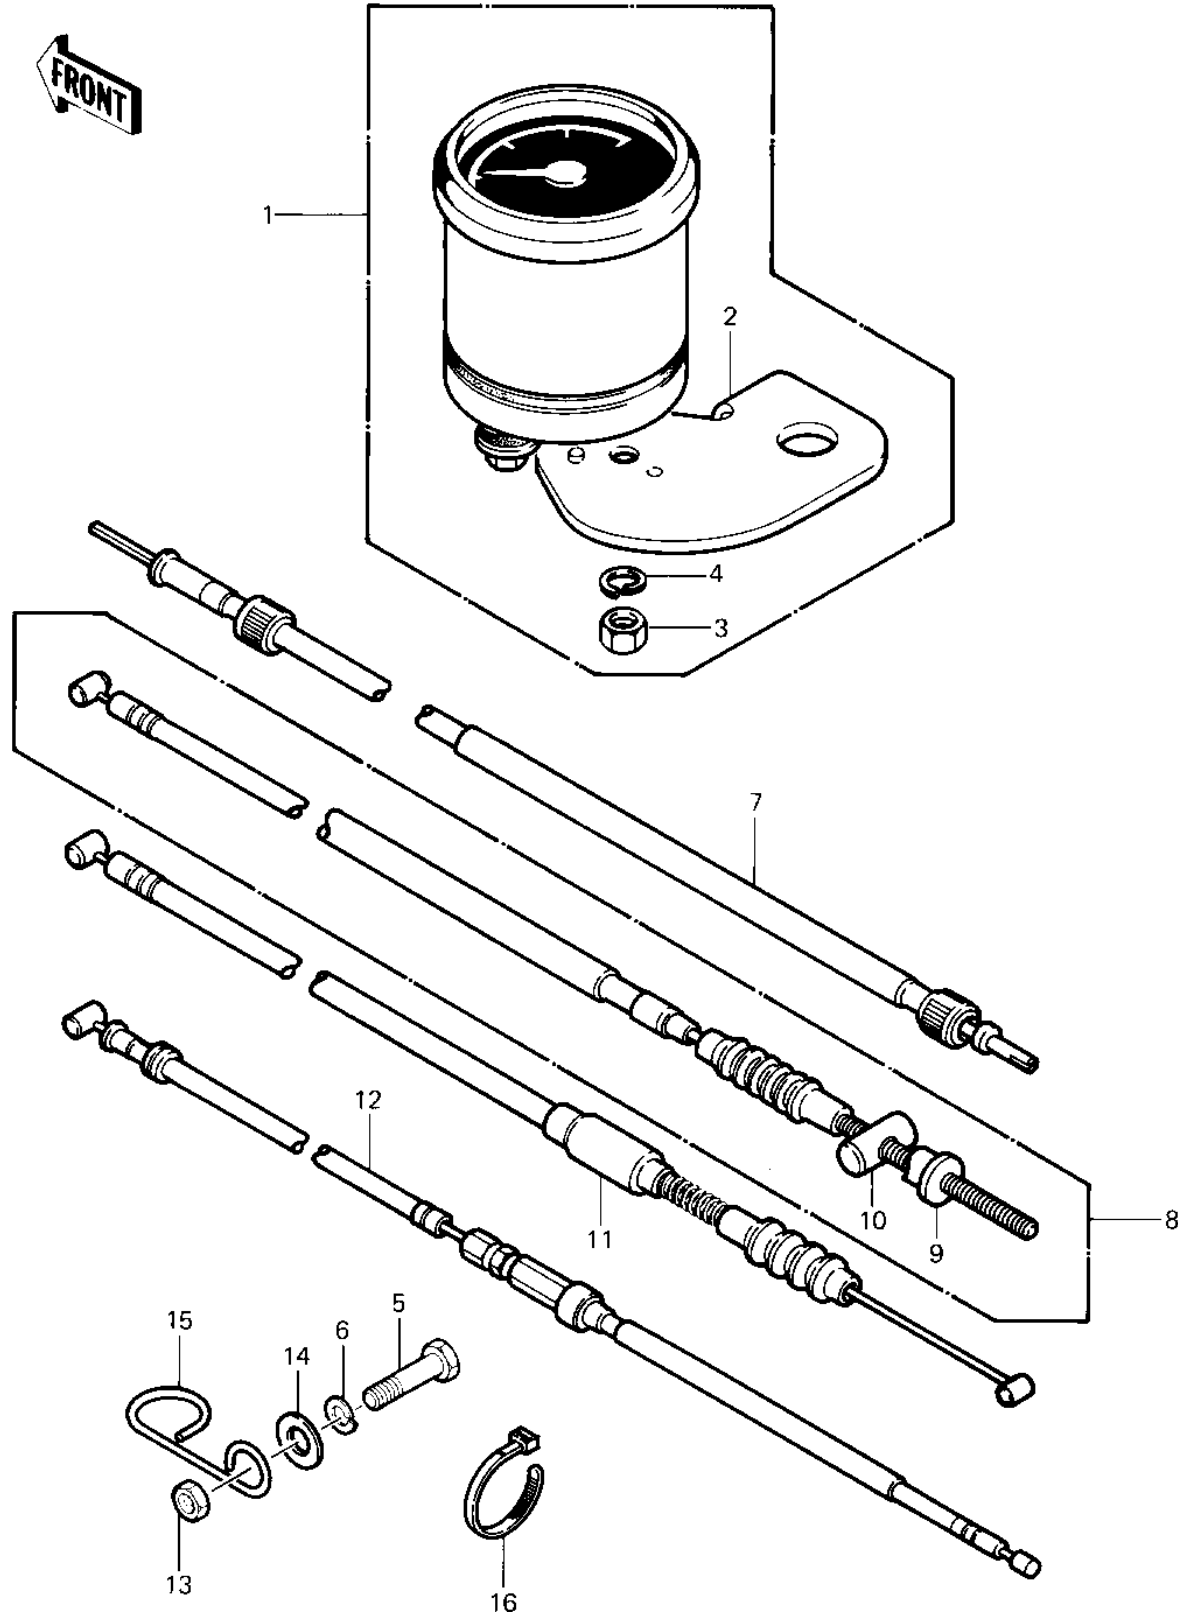

1983 Prairie PARTS DIAGRAM

CABLES/METER ('83 C1)

1092-1

1983 Prairie PARTS LIST

CABLES/METER ('83 C1)

ITEM NAME	PART NUMBER	QUANTITY
METER-ASSY (Ref # 1)	25001-4006	1
METER-ASSY,KPH (Canada) (Ref # 1)	25001-4007	1
BRACKET-METER ASSY (Ref # 2)	11034-4136	1
NUT 6MM (Ref # 3)	311B0600	1
WASHER SPRING 6MM (Ref # 4)	461F0600	1
BOLT-UPSET (Ref # 5)	112G0618	1
WASHER SPRING 6MM (Ref # 6)	461F0600	1
CABLE,SPEEDOMETER (Ref # 7)	54001-4002	1
CABLE-BRAKE (Ref # 8)	54005-4004	1
NUT-BRAKE ROD ADJUST (Ref # 9)	92015-052	1
JOINT-BRAKE ROD (Ref # 10)	92043-082	1
CABLE-CLUTCH (Ref # 11)	54011-4004	1
CABLE-THROTTLE (Ref # 12)	54012-4002	1
NUT (Ref # 13)	92019-008	1
WASHER 6.5X20X1.6T (Ref # 14)	92022-125	1
CLAMP,CLUTCH CABLE (Ref # 15)	92037-1202	1
BAND (Ref # 16)	92072-3505	2