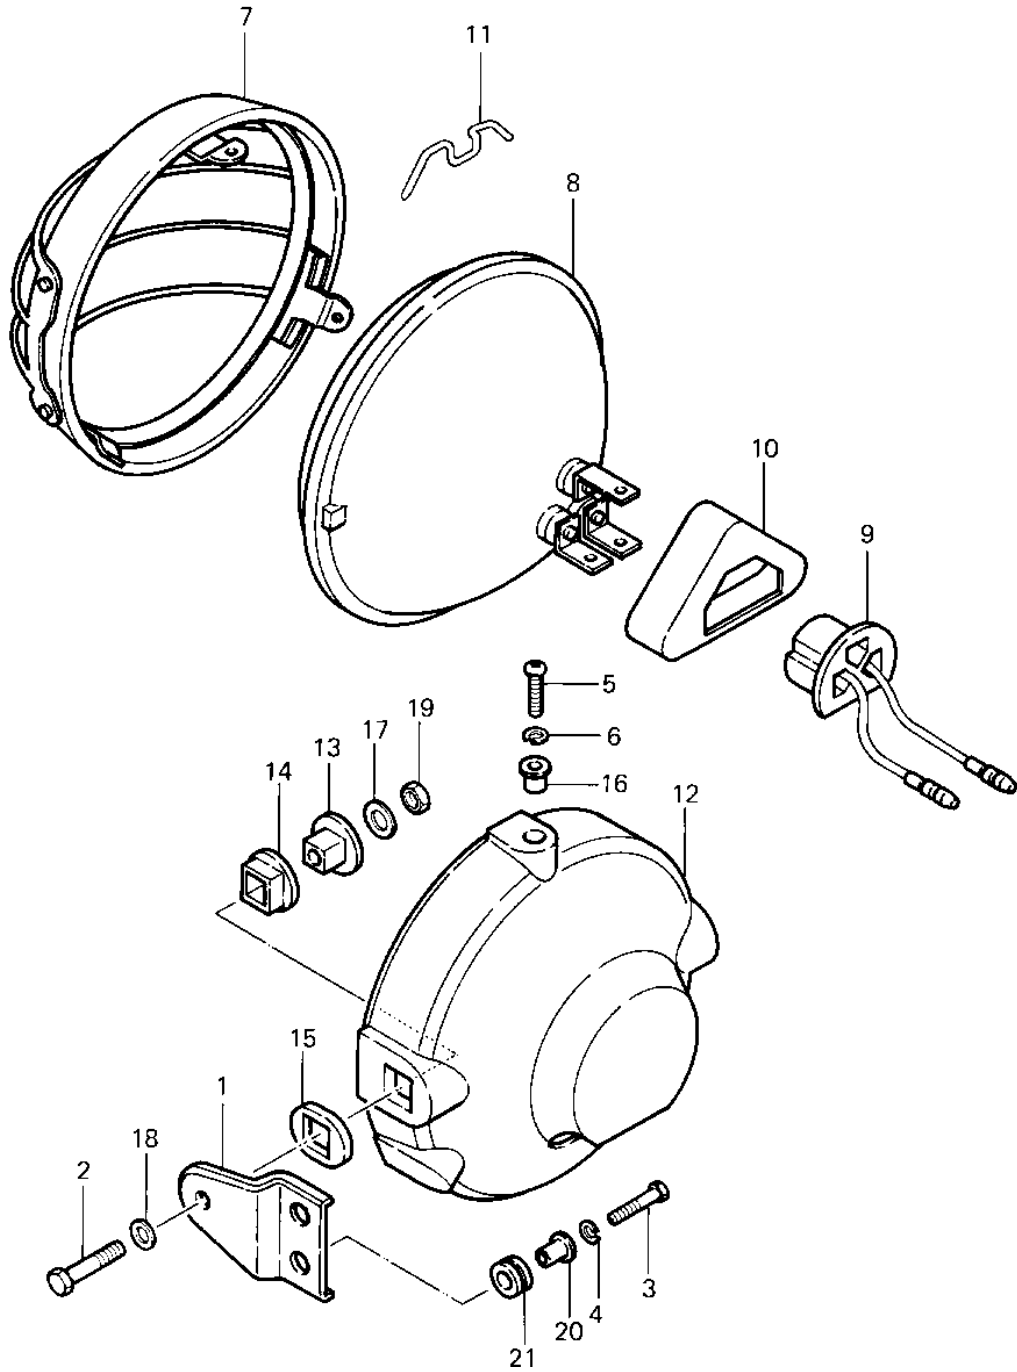

1983 Prairie PARTS DIAGRAM

HEADLIGHT ('83 C1)

Part No.	Qty.	Description
1	1	Mounting Bracket
2	1	Screw
3	1	Screw
4	1	Washer
5	1	Screw
6	1	Washer
7	1	Bracket
8	1	Lens
9	1	Wiring Harness
10	1	Mounting Plate
11	1	Spring
12	1	Headlight Housing
13	1	Nut
14	1	Nut
15	1	Nut
16	1	Washer
17	1	Nut
18	1	Washer
19	1	Nut
20	1	Washer
21	1	Screw

1032-1332

1983 Prairie PARTS LIST

HEADLIGHT ('83 C1)

ITEM NAME	PART NUMBER	QUANTITY
BRACKET,HEADLAMP,EBNY (Ref # 1)	11034-4123-8G	2
BRACKET,HEADLAMP,RED (Ref # 1)	11034-4123-8R	2
BOLT-SMALL,8X32 (Ref # 2)	114N0832	2
BOLT-UPSET,6X20 (Ref # 3)	112G0620	4
WASHER SPRING 6MM (Ref # 4)	461F0600	4
SCREW PAN HEAD 5X12 (Ref # 5)	220B0512	3
WASHER SPRING 5MM (Ref # 6)	461F0500	3
RIM-LAMP (Ref # 7)	23006-4003	1
LENS-COMP (Ref # 8)	23007-4002	1
SOCKET-ASSY (Ref # 9)	23008-1125	1
COVER,HD LAMP SOCKET (Ref # 10)	23081-001	1
SPRING,HEAD LAMP LENS (Ref # 11)	92081-4025	3
BODY-HEADLAMP,EBONY (Ref # 12)	23005-4004-8G	1
BODY-COMP HEADLAMP RD (Ref # 12)	23005-4004-8R	1
COLLAR,HEAD LAMP (Ref # 13)	92027-1105	2
DAMPER RUBBER,HD LAMP (Ref # 14)	92075-1077	2
DAMPER RUBBER,HD LAMP (Ref # 15)	92075-1078	2
WASHER (Ref # 16)	23021-010	3
WASHER PLAIN 6MM (Ref # 17)	411B0600	2
WASHER,PLAIN,8MM (Ref # 18)	411D0800	2
NUT,LOCK,8MM (Ref # 19)	92015-1124	2
COLLAR (Ref # 20)	92027-1045	4
DAMPER RUBBER (Ref # 21)	92075-277	4