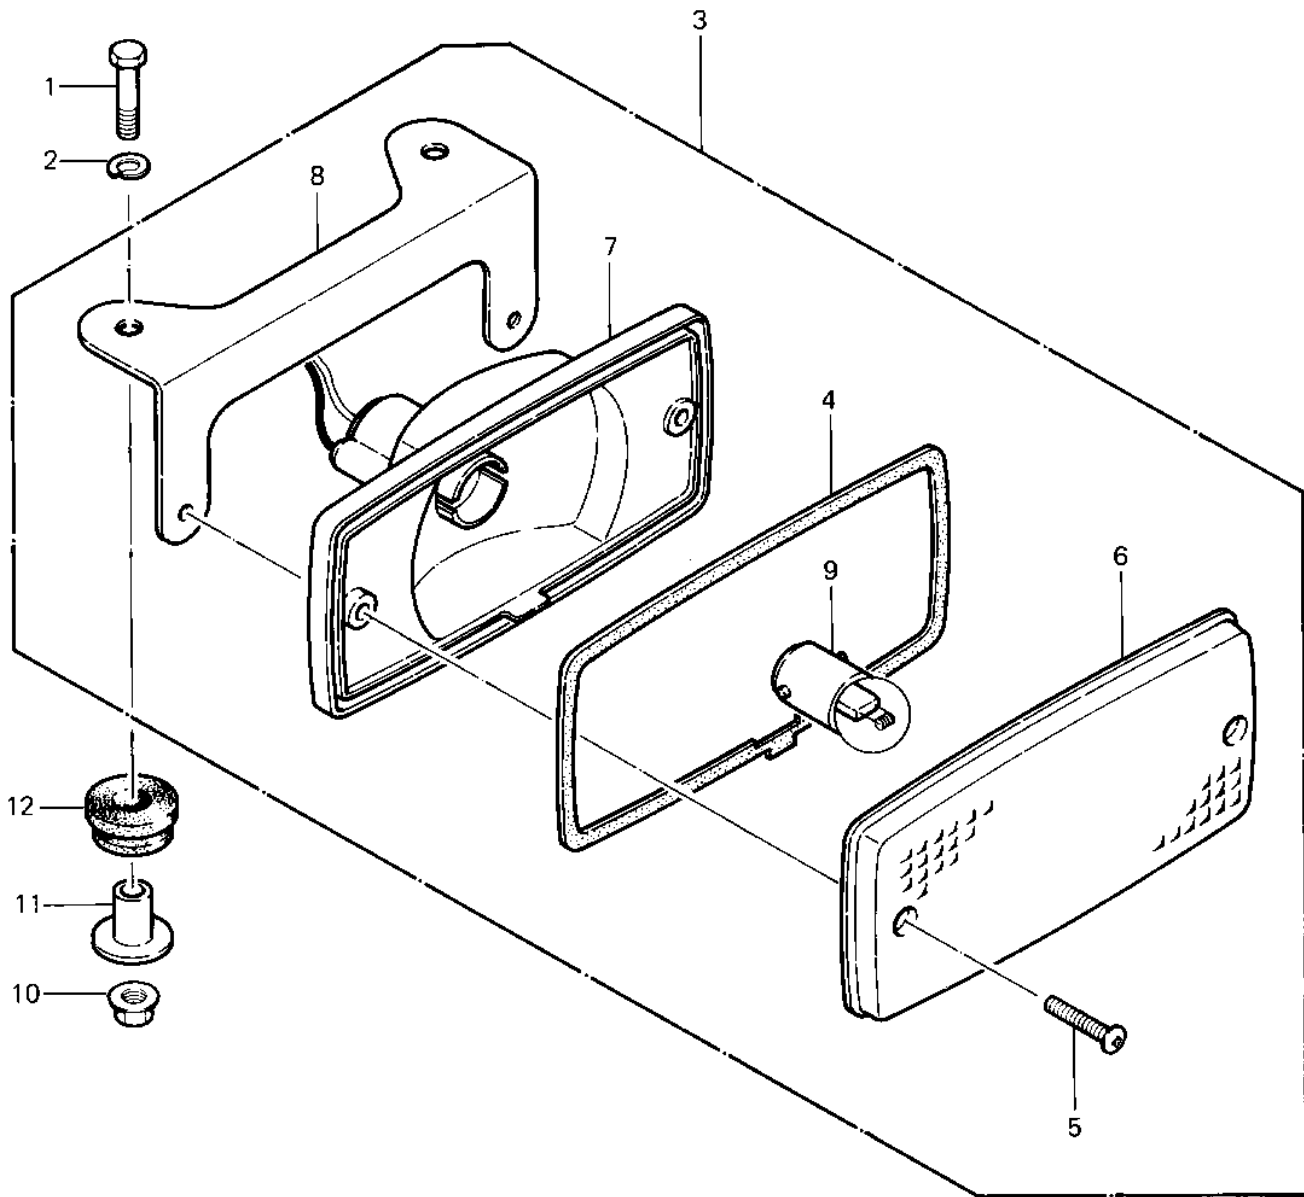

1983 Prairie PARTS DIAGRAM

TAILLIGHT ('83 C1)

F
|
—

1032-1:

1983 Prairie PARTS LIST

TAILLIGHT ('83 C1)

ITEM NAME	PART NUMBER	QUANTITY
BOLT-UPSET,6X20 (Ref # 1)	112G0620	2
WASHER SPRING 6MM (Ref # 2)	461F0600	2
LAMP-ASSY-TAIL (Ref # 3)	23024-4002	1
GASKET (Ref # 4)	11009-4004	1
SCREW-PAN-CROS (Ref # 5)	220B0420	2
LENS,TAIL LAMP (Ref # 6)	23026-4003	1
BODY-COMP-TAIL LAMP (Ref # 7)	23027-4001	1
BRACKET-TAIL LAMP (Ref # 8)	23036-4004	1
BULB,12V 4CP (Ref # 9)	92069-1012	1
NUT-6MM (Ref # 10)	92015-1078	2
COLLAR (Ref # 11)	92027-1045	2
DAMPER RUBBER (Ref # 12)	92075-277	2