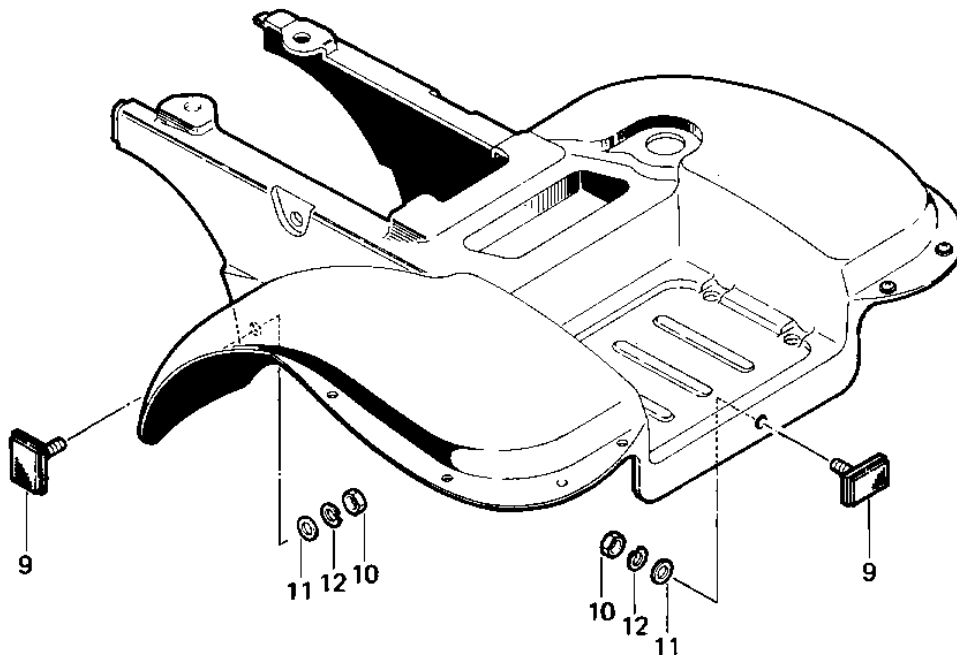

# 1983 Prairie PARTS DIAGRAM

REFLECTORS (CANADA) ('83 C1)

F  
I  
—

1032-13

## REFLECTORS (CANADA) ('83 C1)

ITEM NAME	PART NUMBER	QUANTITY
BRACKET,REFLECTOR (Canada) (Ref # 1)	11034-4134	1
BRACKET,REFLECTOR (Canada) (Ref # 1)	11034-4135	1
REFLECTOR,REFLEX(FRON (Ref # 2)	28012-1003	2
NUT,5MM (Ref # 3)	311B0500	2
WASHER SPRING 5MM (Ref # 4)	461F0500	2
BOLT-UPSET,6X20 (Ref # 5)	112G0620	2
WASHER SPRING 6MM (Ref # 6)	461F0600	4
WASHER PLAIN 6MM (Ref # 7)	411B0600	2
NUT 6MM (Ref # 8)	311B0600	2
REFLECTOR-REFLEX,RR (Ref # 9)	28012-1054	3
NUT,5MM (Ref # 10)	311B0500	3
WASHER PLAIN 5MM (Ref # 11)	411B0500	3
WASHER SPRING 5MM (Ref # 12)	461F0500	3