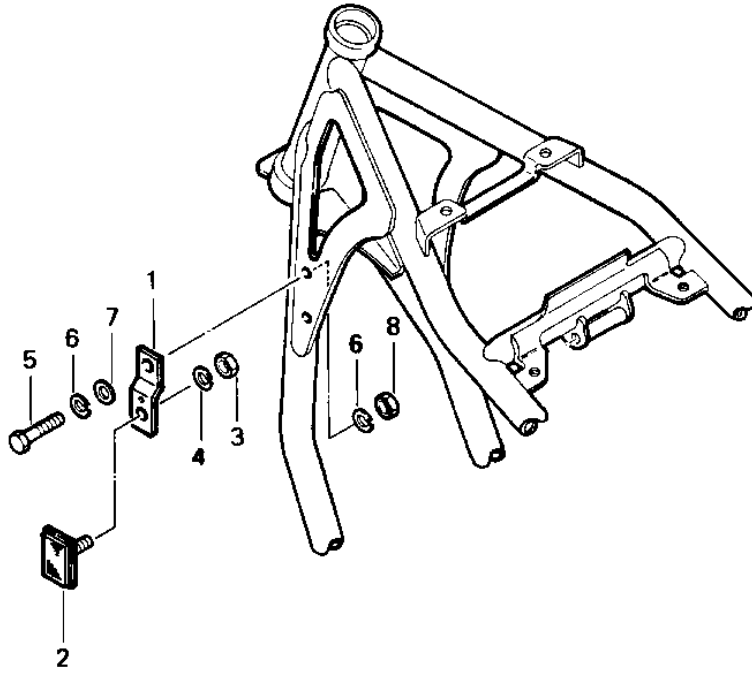

# 1983 Prairie PARTS DIAGRAM

REFLECTORS (CANADA) ('83 C1)

F  
I  
—

1032-13

# 1983 Prairie PARTS LIST

## REFLECTORS (CANADA) ('83 C1)

ITEM NAME	PART NUMBER	QUANTITY
BRACKET,REFLECTOR (Canada) (Ref # 1)	11034-4134	1
BRACKET,REFLECTOR (Canada) (Ref # 1)	11034-4135	1
REFLECTOR,REFLEX(FRON (Ref # 2)	28012-1003	2
NUT,5MM (Ref # 3)	311B0500	2
WASHER SPRING 5MM (Ref # 4)	461F0500	2
BOLT-UPSET,6X20 (Ref # 5)	112G0620	2
WASHER SPRING 6MM (Ref # 6)	461F0600	4
WASHER PLAIN 6MM (Ref # 7)	411B0600	2
NUT 6MM (Ref # 8)	311B0600	2
REFLECTOR-REFLEX,RR (Ref # 9)	28012-1054	3
NUT,5MM (Ref # 10)	311B0500	3
WASHER PLAIN 5MM (Ref # 11)	411B0500	3
WASHER SPRING 5MM (Ref # 12)	461F0500	3