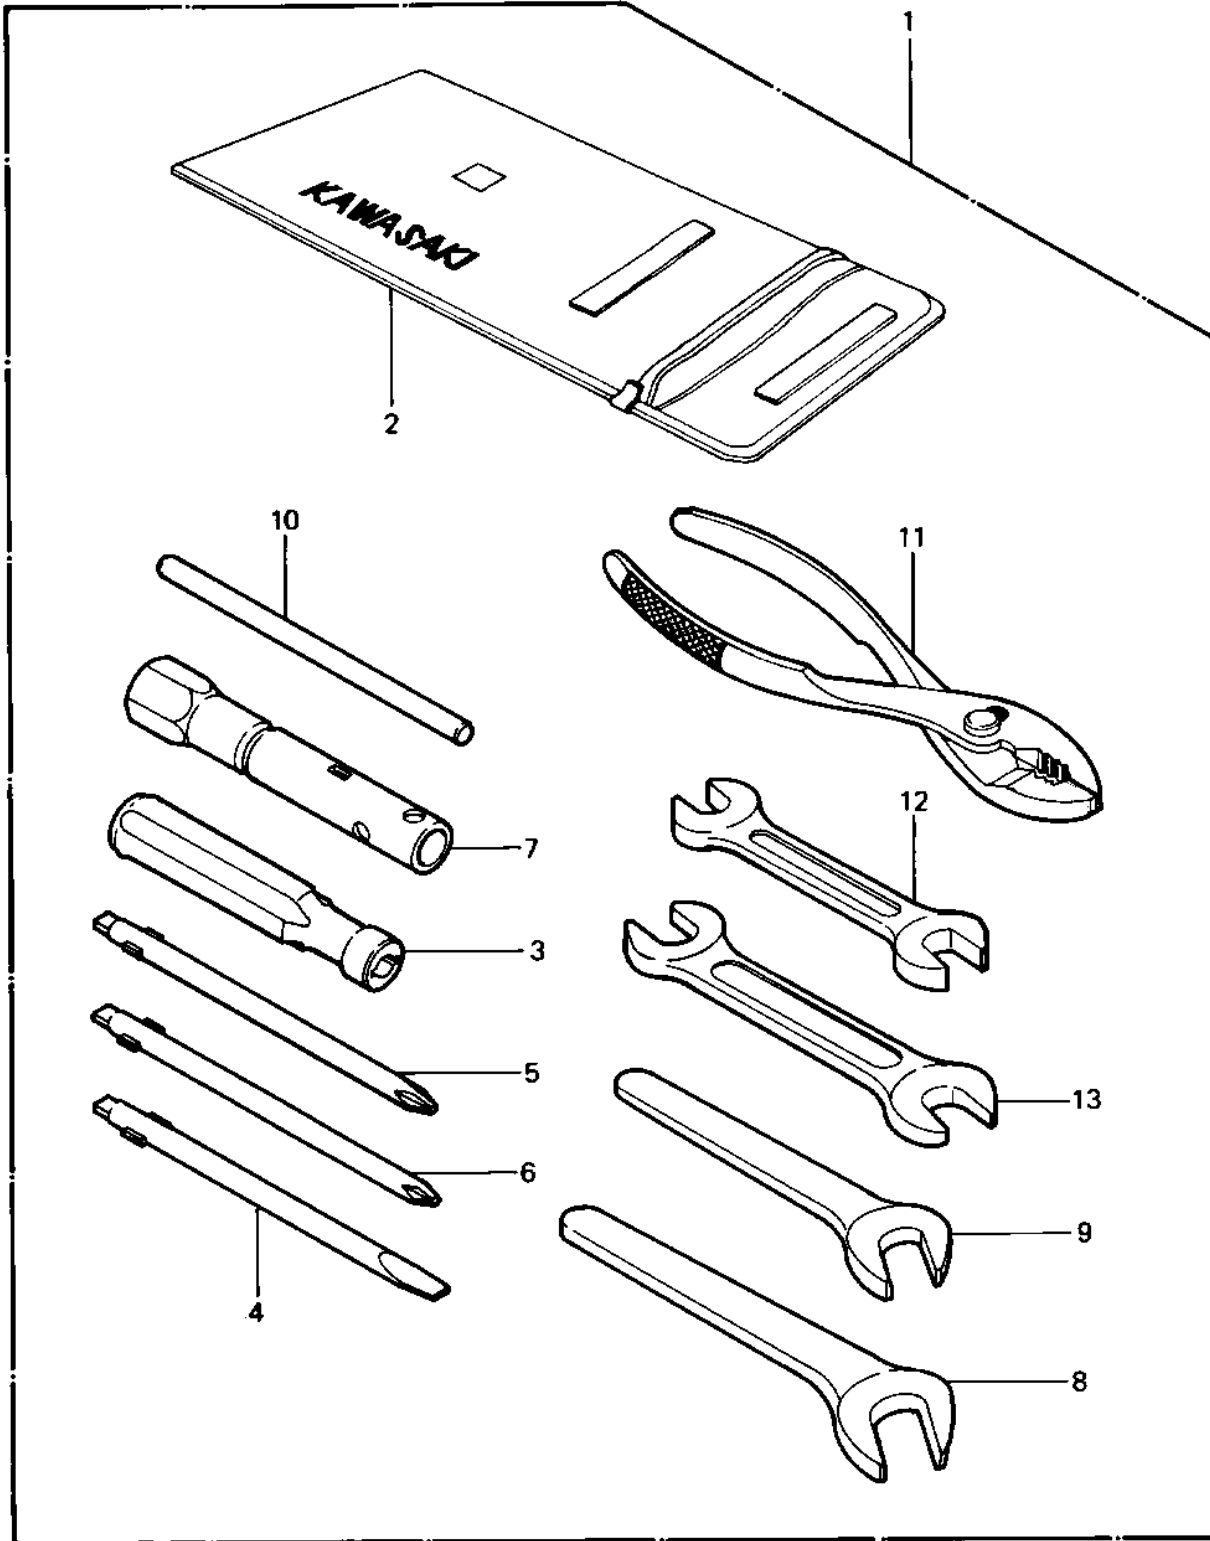

1983 Prairie PARTS DIAGRAM

OWNER TOOLS ('83 C1)

F
|
—

1032-10

1983 Prairie PARTS LIST

OWNER TOOLS ('83 C1)

ITEM NAME	PART NUMBER	QUANTITY
TOOLKIT (Ref # 1)	56007-4005	1
BAG,TOOL (Ref # 2)	56008-009	1
GRIP,SCREW DRIVER (Ref # 3)	92106-1001	1
92107-1052 (Canada) (Ref # 4)	92107-007	1
TOOL-DRIVER (Ref # 5)	92107-1052	1
92107-1002 (Canada) (Ref # 6)	92107-008	1
UNAVAILABLE IN PRICE BOOK (Ref # 7)	92110-1001	1
WRENCH,OPEN END,19M/M (Ref # 8)	92110-1004	1
92110-1031 (Canada) (Ref # 9)	92110-1030	1
BAR,SPARK PLUG WRENCH (Ref # 10)	92111-005	1
92112-003 (Canada) (Ref # 11)	92112-005	1
UNAVAILABLE IN PRICE BOOK (Ref # 12)	92126-005	1
UNAVAILABLE IN PRICE BOOK (Ref # 13)	92126-006	1