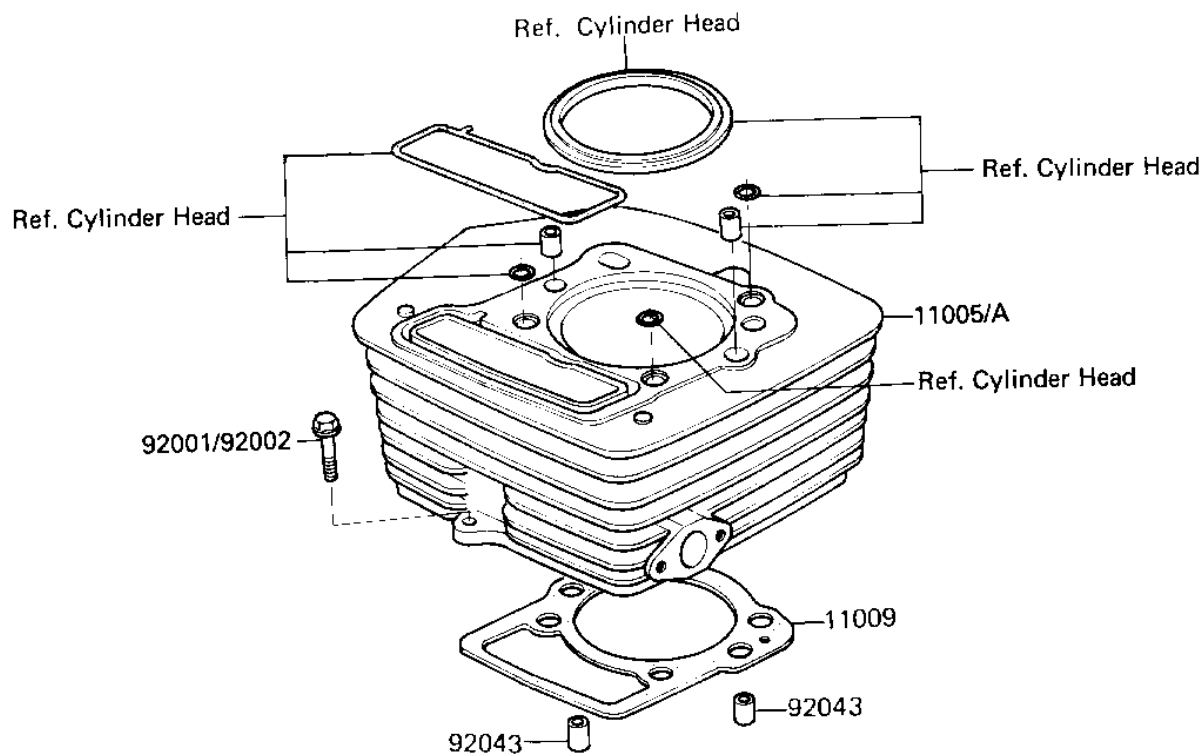

1
1
1
1
1
1
1
1
1
1
1
1
1
1