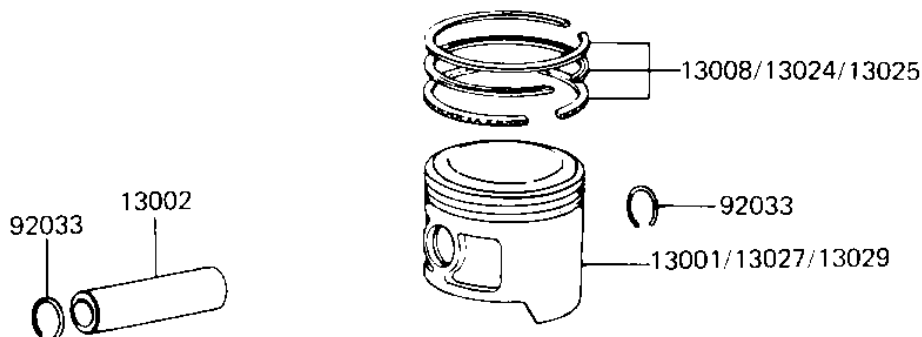

1984 Prairie PARTS DIAGRAM

CYLINDER/PISTON ('84-'85 C2/C3)

E1120-0039