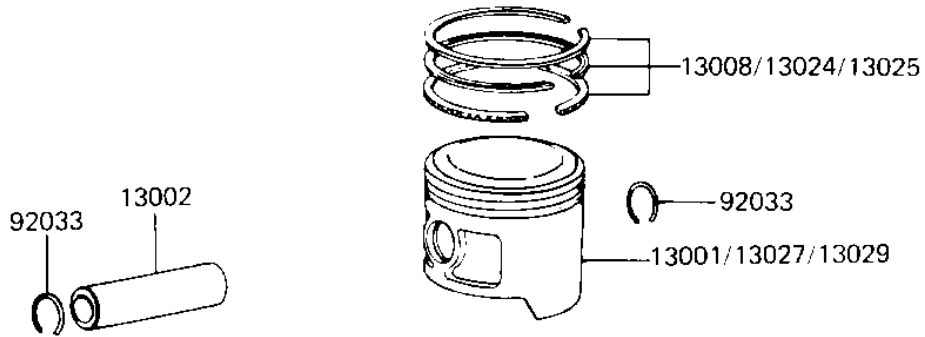

1985 Prairie PARTS DIAGRAM

CYLINDER/PISTON ('84-'85 C2/C3)

E1120-0039