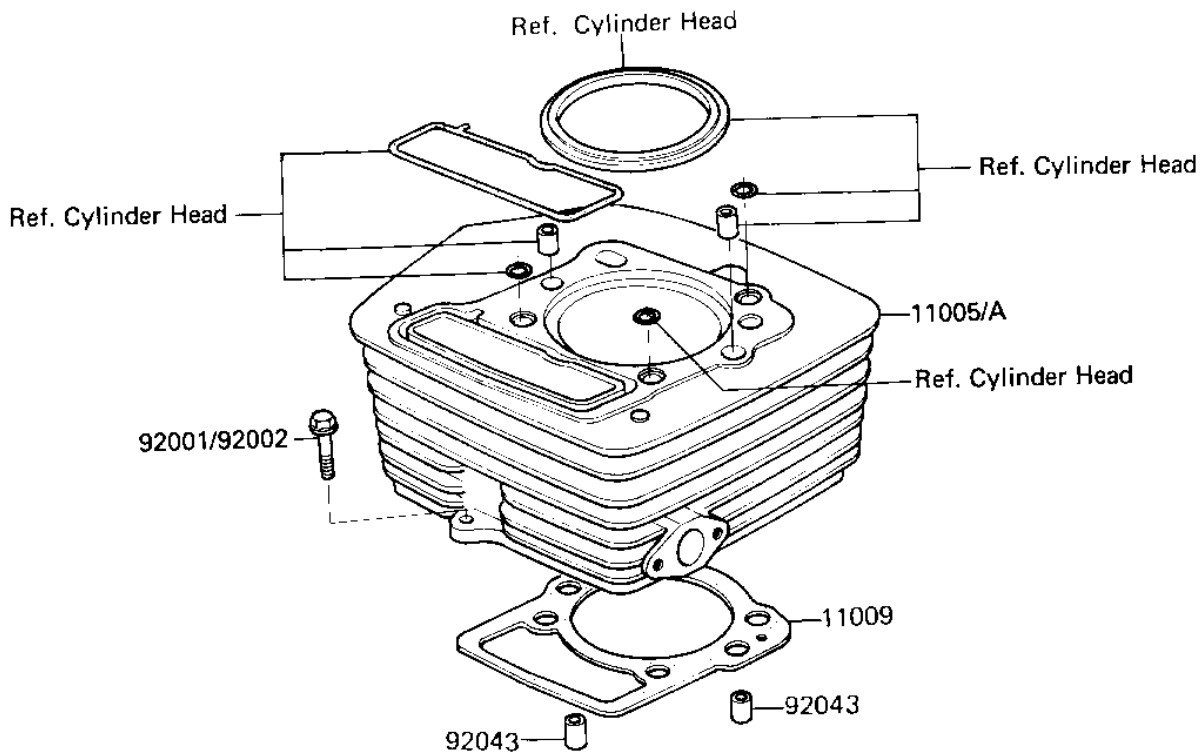

- 1
- 1
- 1
- 1
- 1
- 1
- 1
- 1
- 1
- 1
- 1
- 1
- 1
- 1
- 1
- 1
- 1
- 1