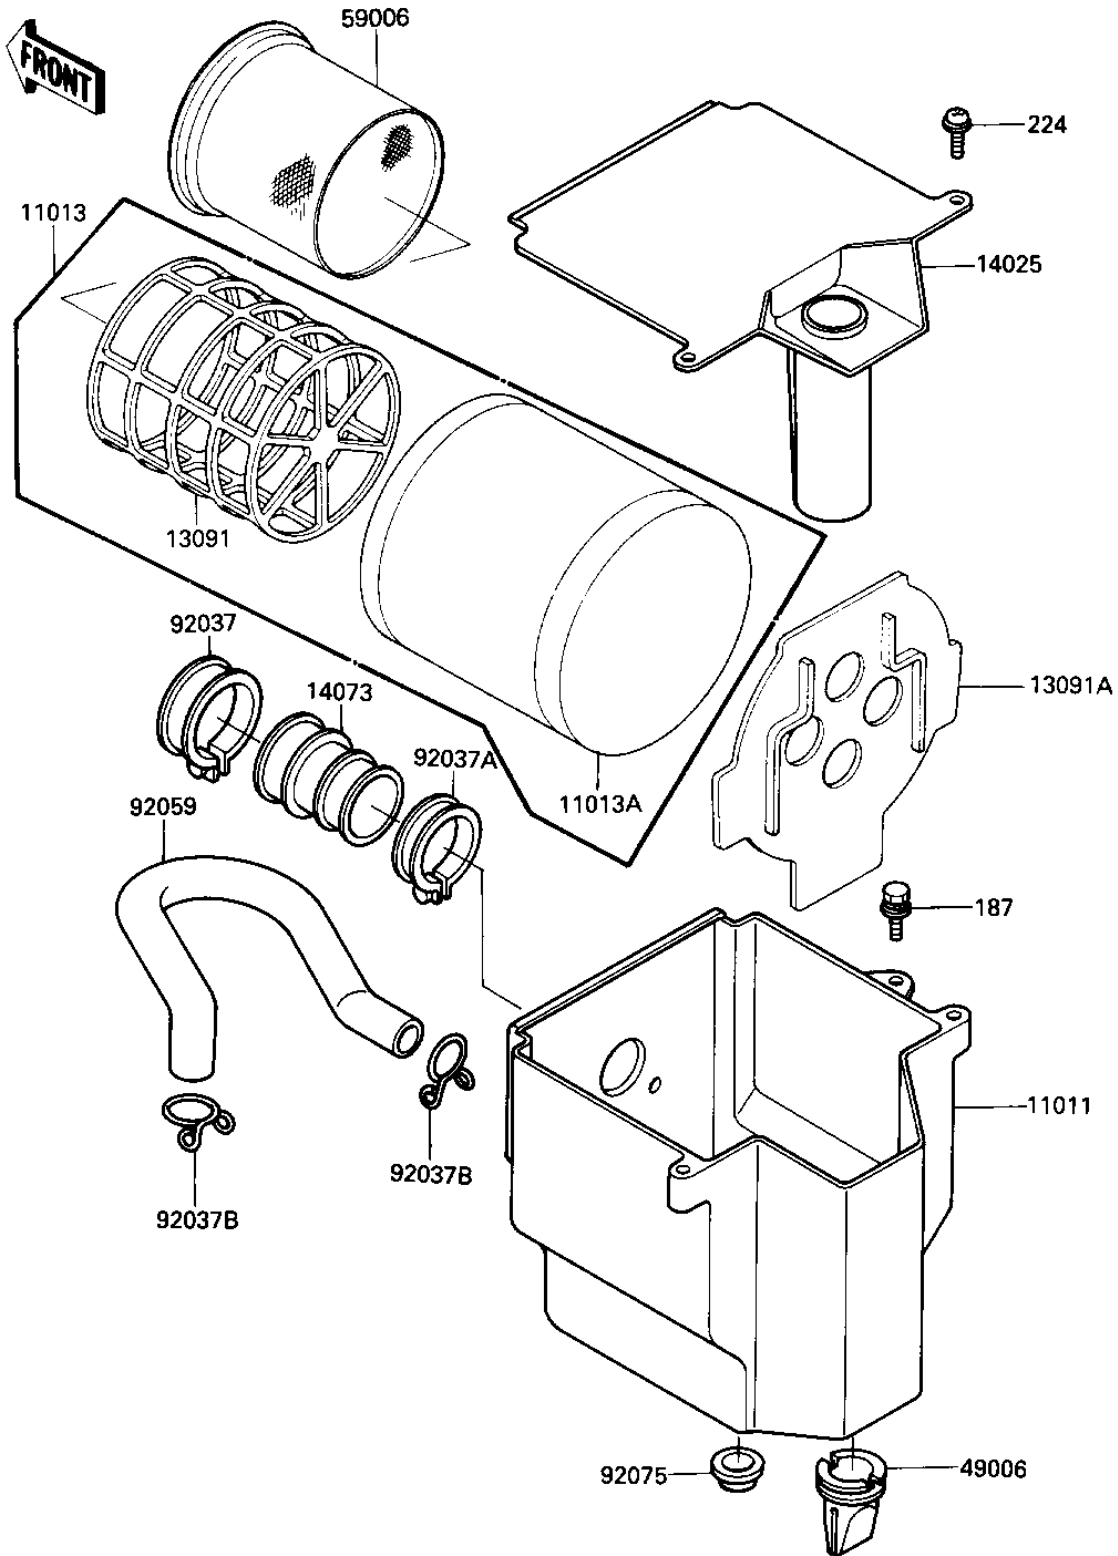

# 1985 Prairie PARTS DIAGRAM

AIR CLEANER ('84-'85 C2/C3)

E1130-0168

- 1
- 1
- 1
- 1
- 1
- 1
- 1
- 4
- 5
- 9
- 9
- 9
- 9

# 1985 Prairie PARTS LIST

AIR CLEANER ('84-'85 C2/C3)

ITEM NAME	PART NUMBER	QUANTITY
CASE-AIR FILTER (Ref # 11011)	11011-1086	1
ELEMENT,AIR CLNR (Ref # 11013)	11013-1053	1
ELEMENT-AIR FILTER (Ref # 11013A)	11013-1109	1
HOLDER,ELEMENT (Ref # 13091)	13091-1121	1
HOLDER,ELEMENT (Ref # 13091A)	13091-1125	1
COVER,AIR FILTER (Ref # 14025)	14025-1385	1
DUCT,AIR INLET (Ref # 14073)	14073-1067	1
BOOT (Ref # 49006)	49006-1065	1
ARRESTER-FLAME (Ref # 59006)	59006-1051	1
CLAMP-INLET PIPE (Ref # 92037)	92037-061	1
CLAMP,MUFFLER (Ref # 92037A)	92037-177	1
CLAMP,BREATHER TUBE (Ref # 92037B)	92037-213	2
TUBE,BREATHER (Ref # 92059)	92059-1253	1
DAMPER RUBBER,SIG LM (Ref # 92075)	92075-158	1
BOLT-UPSET-WSP (Ref # 187)	187B0616	1
SCREW-PAN-WP-CROS (Ref # 224)	224B0612	2