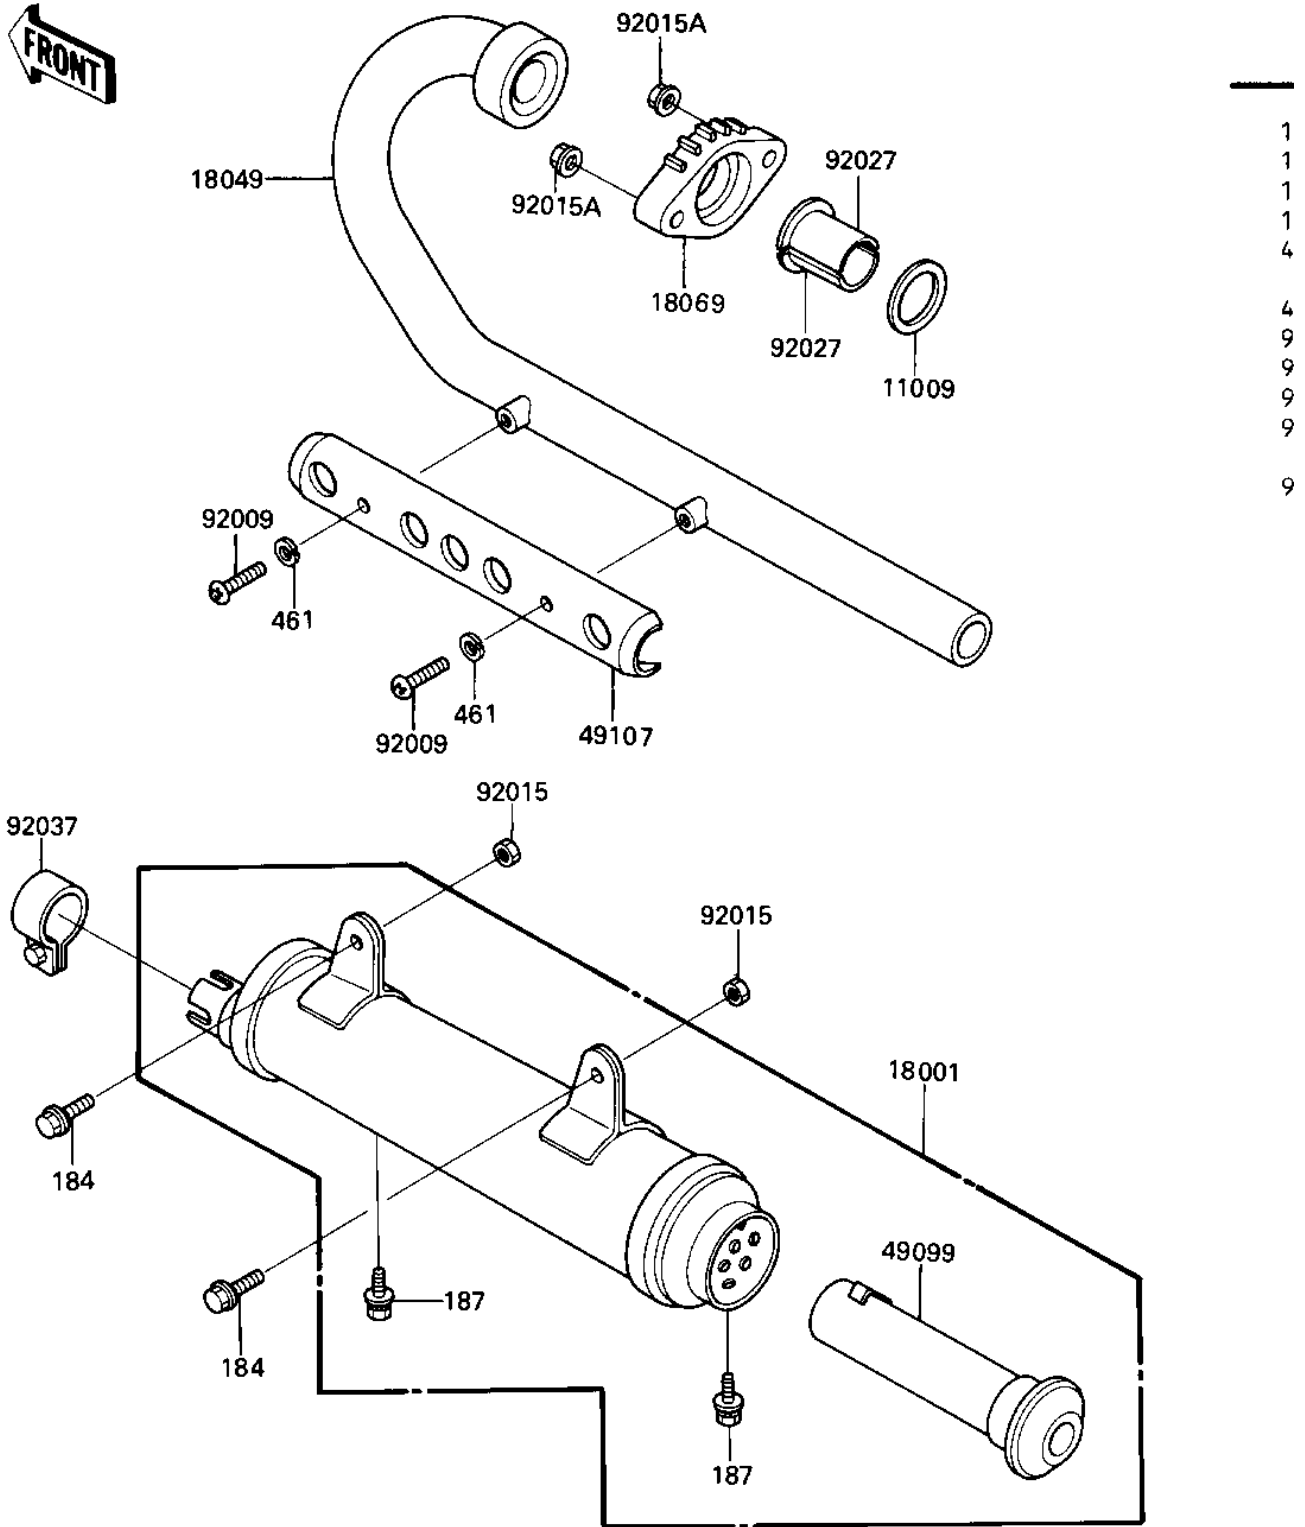

# 1985 Prairie PARTS DIAGRAM

MUFFLER ('84-'85 C2/C3)

E1140-018

# 1985 Prairie PARTS LIST

MUFFLER ('84-'85 G2/C3)

ITEM NAME	PART NUMBER	QUANTITY
GASKET,EXHAUST PIPE H (Ref # 11009)	11009-1866	1
MUFFLER (Ref # 18001)	18001-1452	1
PIPE-EXHAUST (Ref # 18049)	18049-1153	1
HOLDER EXHAUST PIPE (Ref # 18069)	18069-1014	1
BAFFLE-PIPE MUFFLER (Ref # 49099)	49099-1223	1
COVER-EXHAUST PIPE,BL (Ref # 49107)	49107-1004	1
SCREW,6X6.7,BLACK (Ref # 92009)	92009-1285	2
NUT,U,8MM,BLACK (Ref # 92015)	92015-1205	2
NUT,8MM (Ref # 92015A)	92015-1398	2
COLLAR,EXHAUST PIPE (Ref # 92027)	92027-264	2
CLAMP,MUFFLER CONNECT (Ref # 92037)	92037-1115	1
BOLT-UPSET-WP-SMALL (Ref # 184)	184J0820	2
BOLT 6X12 (Ref # 187)	187B0612	2
WASHER-SPRING,6MM,BLA (Ref # 461)	461K0600	2