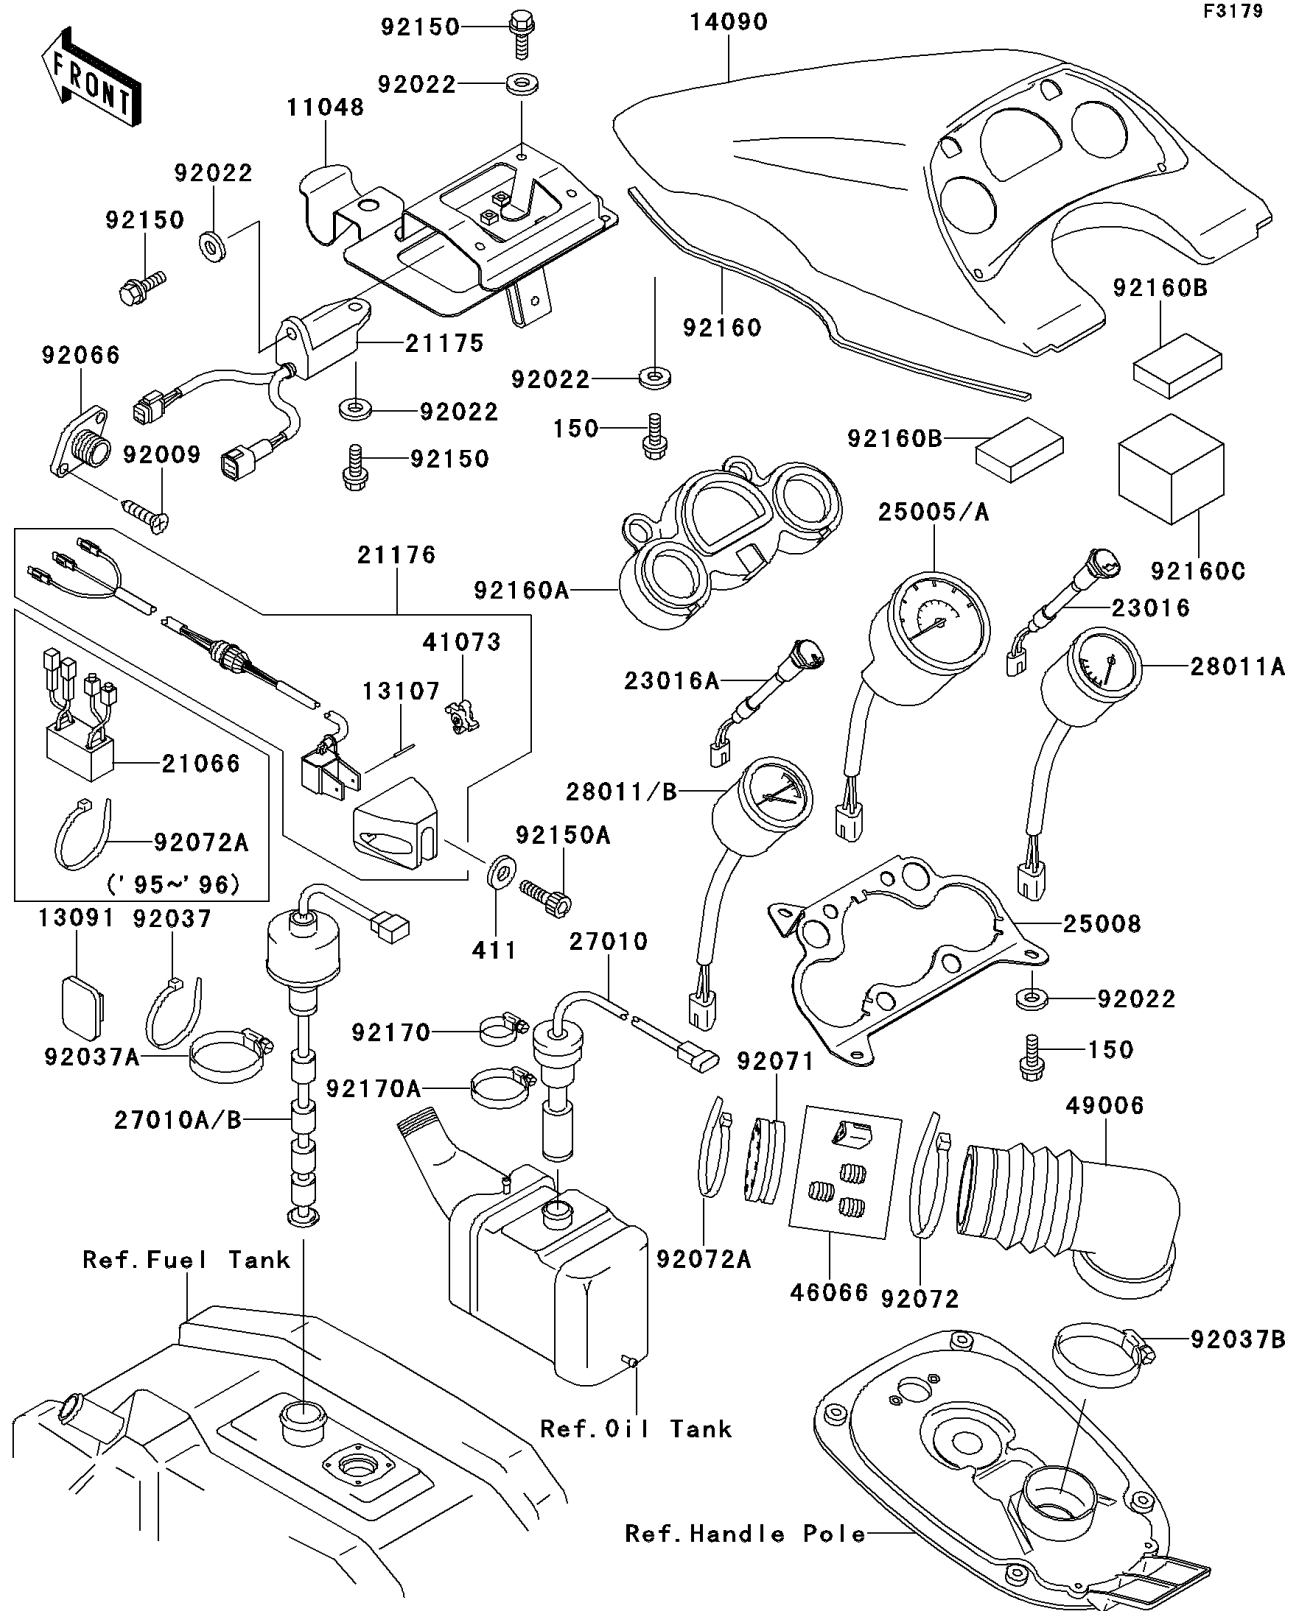

1997 750 ZXi PARTS DIAGRAM

Meters

1997 750 ZXi PARTS LIST

Meters

ITEM NAME	PART NUMBER	QUANTITY
BOLT-WS,6X14 (Ref # 150)	150R0614	6
WASHER-PLAIN,6MM (Ref # 411)	411S0600	2
BRACKET,UNIT MOUNT (Ref # 11048)	11048-3766	1
HOLDER,BAND (Ref # 13091)	13091-3764	2
SHAFT,PADDLEWHEEL (Ref # 13107)	13107-3743	1
COVER,METER,J.S.VIOLET (Ref # 14090)	14090-3752-23	1
CONTROL UNIT-ELECTRONIC (Ref # 21175)	21175-3701	1
SENSOR,SPEEDOMETER (Ref # 21176)	21176-3704	1
LAMP-ASSY,OIL LEVEL WARNING (Ref # 23016)	23016-3703	1
LAMP-ASSY,WATER TEMP WARNING (Ref # 23016A)	23016-3704	1
SPEEDOMETER,MPH (Ref # 25005A)	25005-3702	1
BRACKET-METER (Ref # 25008)	25008-3706	1
SWITCH,OIL LEVEL (Ref # 27010)	27010-3740	1
SWITCH,FUEL LEVEL (Ref # 27010B)	27010-3746	1
METER,FUEL (Ref # 28011A)	28011-3708	1
METER,TRIM (Ref # 28011B)	28011-3716	1
WHEEL-ASSY,PADDLE (Ref # 41073)	41073-3701	1
CONNECTOR-ASSY (Ref # 46066)	46066-3701	1
BOOT,HARNESS (Ref # 49006)	49006-3715	1
SCREW,TAPPING,4X14 (Ref # 92009)	92009-3755	2
WASHER,6.5X20X1.5 (Ref # 92022)	92022-3710	11
CLAMP (Ref # 92037)	92037-1173	2
CLAMP (Ref # 92037A)	92037-3009	1
CLAMP (Ref # 92037B)	92037-3711	1
PLUG,SPEEDOMETER SENSER (Ref # 92066)	92066-3750	1
GROMMET,HARNESS (Ref # 92071)	92071-3803	1
BAND,L=292.1 (Ref # 92072)	92072-3509	1
BAND (Ref # 92072A)	92072-3778	2
BOLT,6X20 (Ref # 92150)	92150-3758	5

1997 750 ZXi PARTS LIST

Meters

ITEM NAME	PART NUMBER	QUANTITY
BOLT,SOCKET,6X25 (Ref # 92150A)	92150-3823	2
DAMPER (Ref # 92160)	92160-3843	2
DAMPER,METER (Ref # 92160A)	92160-3844	1
DAMPER (Ref # 92160B)	92160-3861	2
DAMPER (Ref # 92160C)	92160-3862	1
CLAMP (Ref # 92170)	92170-3718	1
CLAMP (Ref # 92170A)	92170-3734	1