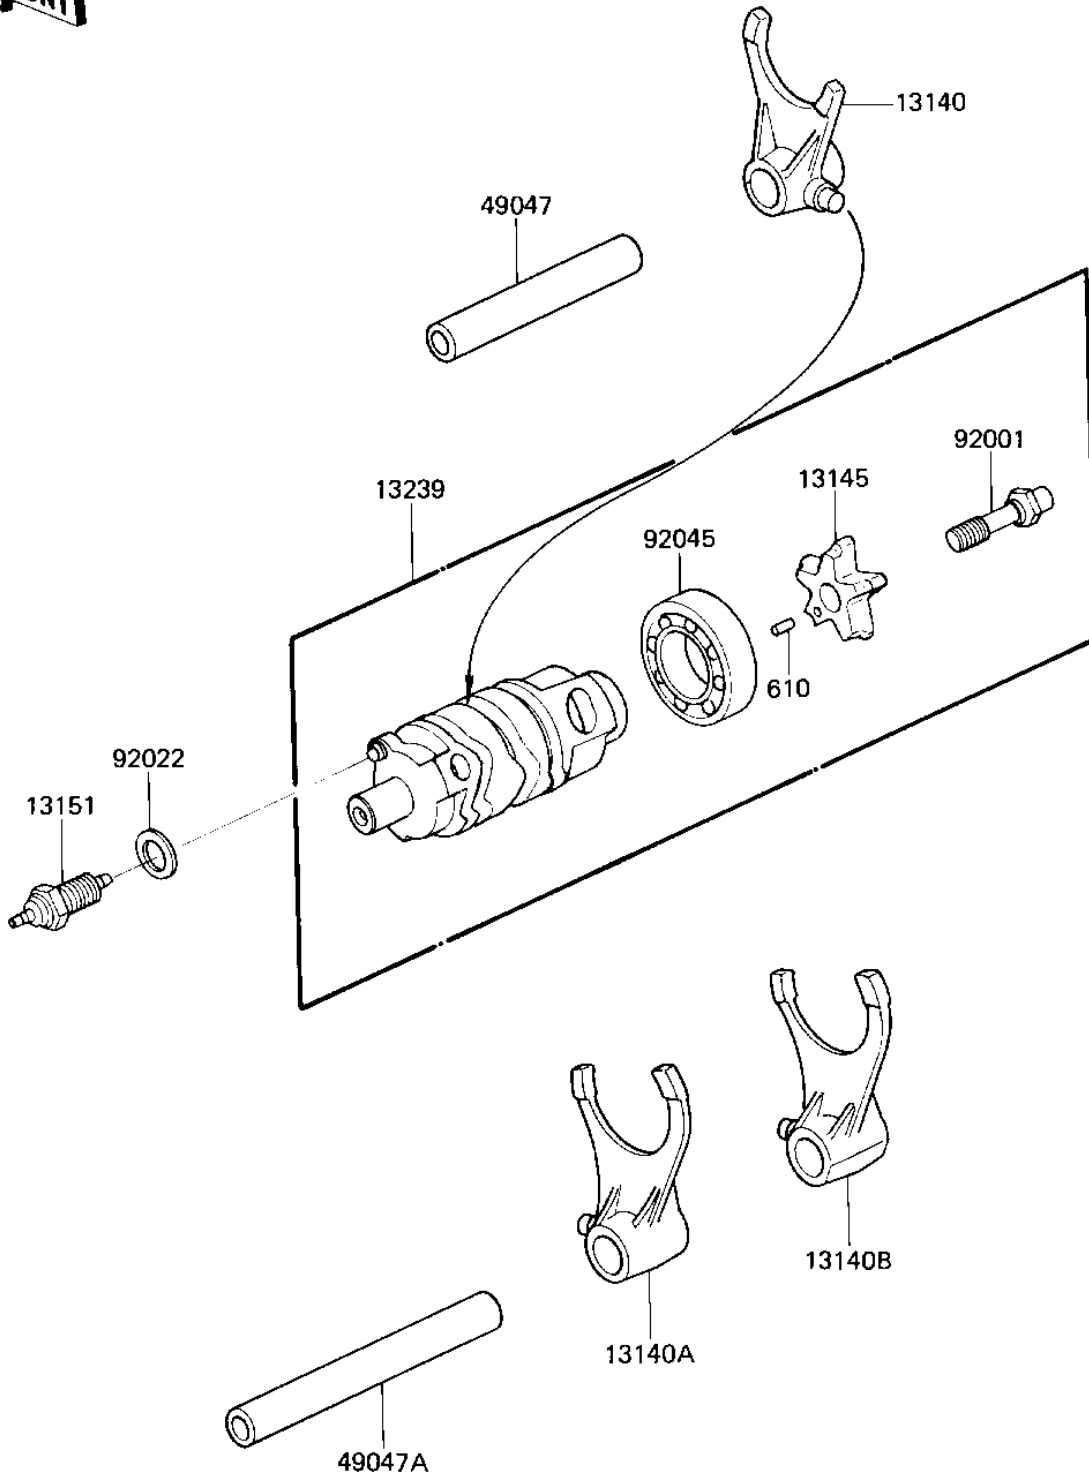

1985 Prairie PARTS DIAGRAM

GEAR CHANGE DRUM & FORKS ('84-'85 C2/C3)

E1362-0055

- 1
- 1
- 1
- 1
- 1
- 1
- 4
- 4
- 9
- 9
- 9

1985 Prairie PARTS LIST

GEAR CHANGE DRUM & FORKS ('84-'85 C2/C3)

ITEM NAME	PART NUMBER	QUANTITY
FORK-SHIFT,LOW (Ref # 13140)	13140-1064	1
FORK-SHIFT,2ND&3RD (Ref # 13140A)	13140-1065	1
FORK-SHIFT,4TH&TOP (Ref # 13140B)	13140-1066	1
CAM-CHANGE DRUM (Ref # 13145)	13145-1005	1
SWITCH,NEUTRAL (Ref # 13151)	13151-1007	1
DRUM-ASSY-CHANGE (Ref # 13239)	13239-1071	1
ROD,SHIFT 71.7M/M (Ref # 49047)	49047-1002	1
ROD,SHIFT 93.7M/M (Ref # 49047A)	49047-1003	1
BOLT,CHANGE DRUM (Ref # 92001)	92001-1714	1
GASKET CHECK VALVE (Ref # 92022)	92065-058	1
BEARING,BALL,#6905 (Ref # 92045)	92045-036	1
PIN-DOWEL,4X6 (Ref # 610)	610A0406	1