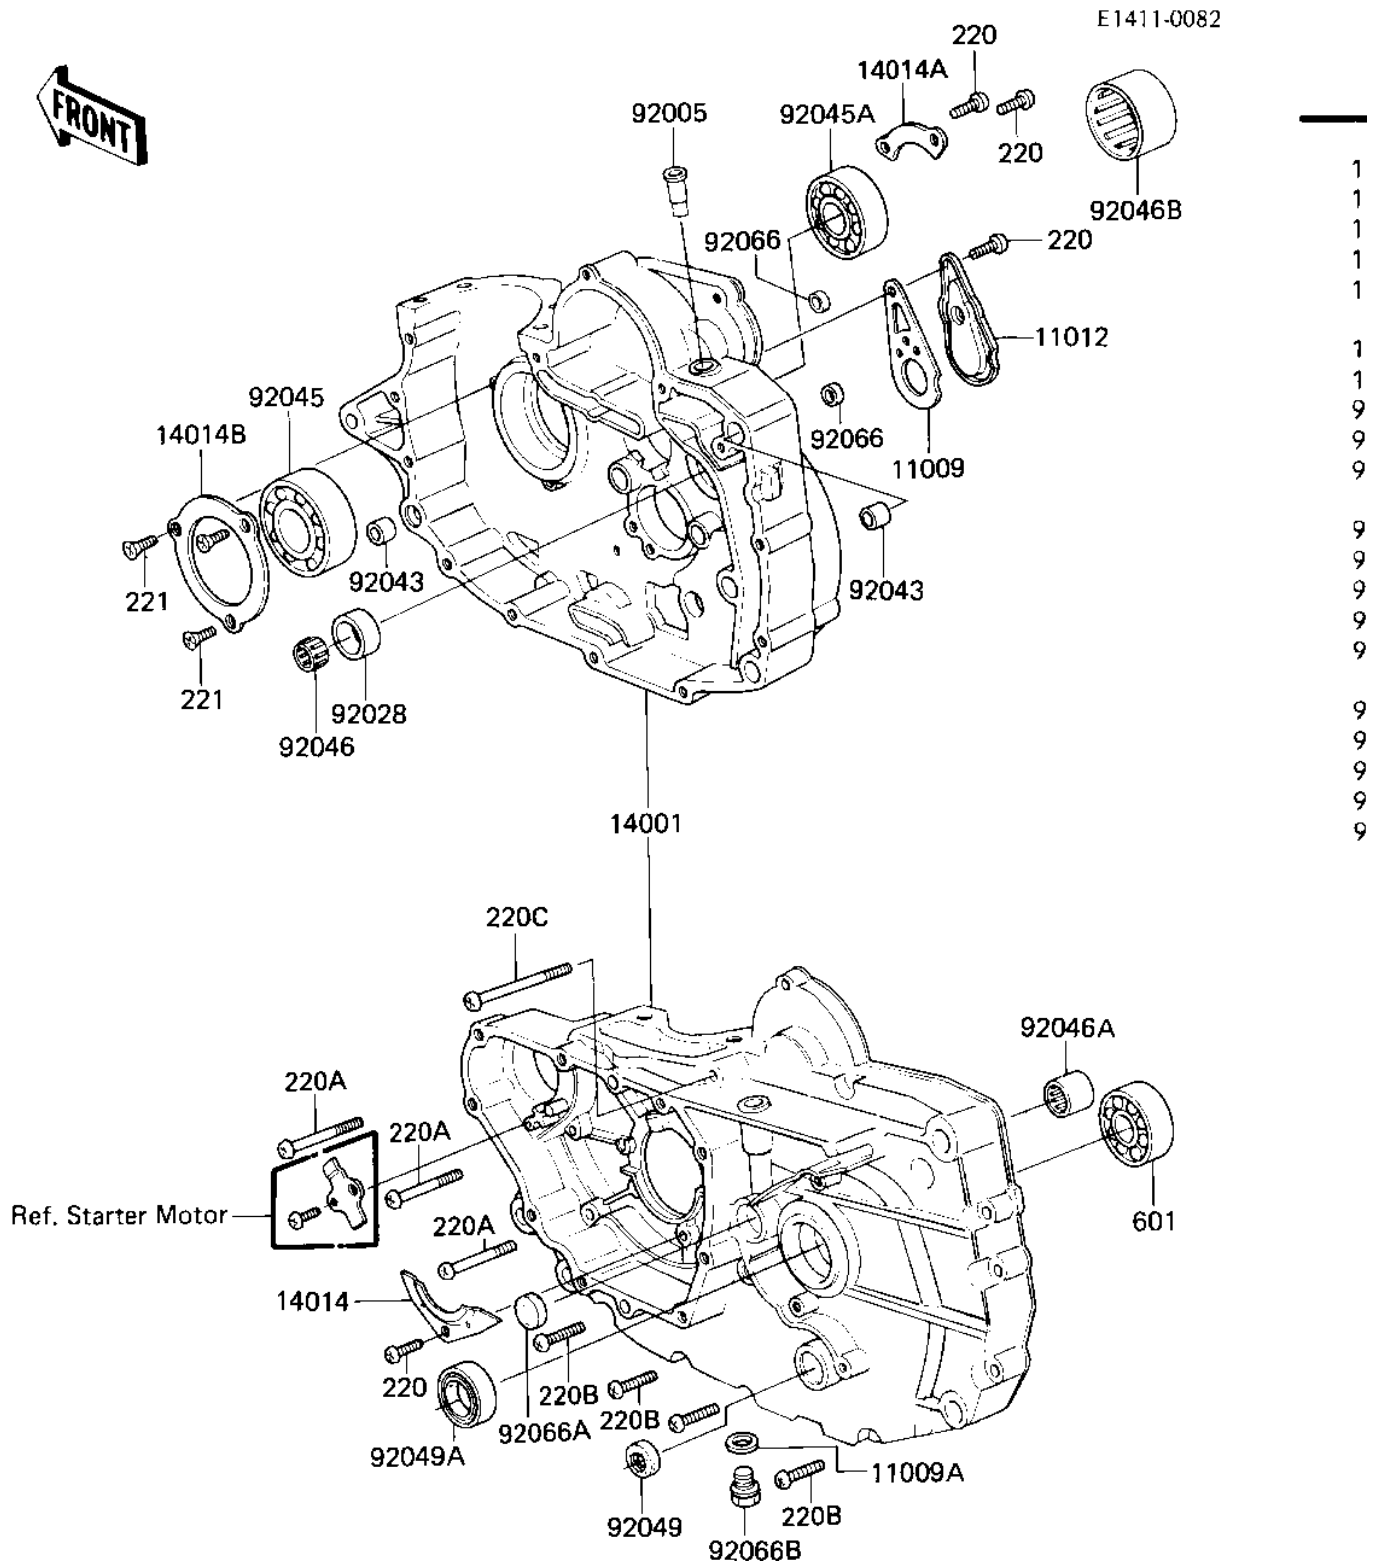

1984 Prairie PARTS DIAGRAM

CRANKCASE ('84-'85 C2/C3)

1984 Prairie PARTS LIST

CRANKCASE ('84-'85 G2/G3)

ITEM NAME	PART NUMBER	QUANTITY
GASKET (Ref # 11009)	16079-002	1
GASKET,DRIN PLUG (Ref # 11009A)	92065-097	1
CAP (Ref # 11012)	16078-002	1
SET-CRANKCASE (Ref # 14001)	14001-5137	1
PLATE,POSITIONING (Ref # 14014)	14014-035	1
PLATE,POSITIONING (Ref # 14014A)	14014-037	1
PLATE,POSITIONING (Ref # 14014B)	14014-1004	1
BREATHER JOINT (Ref # 92005)	14067-006	1
BUSHING (Ref # 92028)	92028-132	1
PIN,DOWEL,14MM (Ref # 92043)	92042-032	2
BEARING,BALL,#6306 (Ref # 92045)	92045-037	1
BEARING,BALL#6006 (Ref # 92045A)	92045-038	1
BEARING-NEEDLE (Ref # 92046)	92046-1184	1
BRG,NEEDLE,HMK1515B (Ref # 92046A)	92046-060	1
BEARING-NEEDLE,NK20/1 (Ref # 92046B)	92046-1183	2
OIL SEAL,CHANGE SHAFT (Ref # 92049)	92050-082	1
SEAL-OIL,TC32457 (Ref # 92049A)	92049-1159	1
PLUG (Ref # 92066)	92066-1282	2
PLUG (Ref # 92066A)	92066-1116	1
PLUG,OIL DRAIN,12X15 (Ref # 92066B)	92066-1174	1
SCREW PAN HEAD 6X14 (Ref # 220)	220B0614	4
SCREW PAN HEAD 6X55 (Ref # 220A)	220B0655	3
SCREW-PAN-CROS (Ref # 220B)	220X0630	9
SCREW-PAN-CROS (Ref # 220C)	220X0675	1
SCREW CNTSNK HD 6X16 (Ref # 221)	221B0616	3
BEARING BALL #6205 (Ref # 601)	601B6205	1