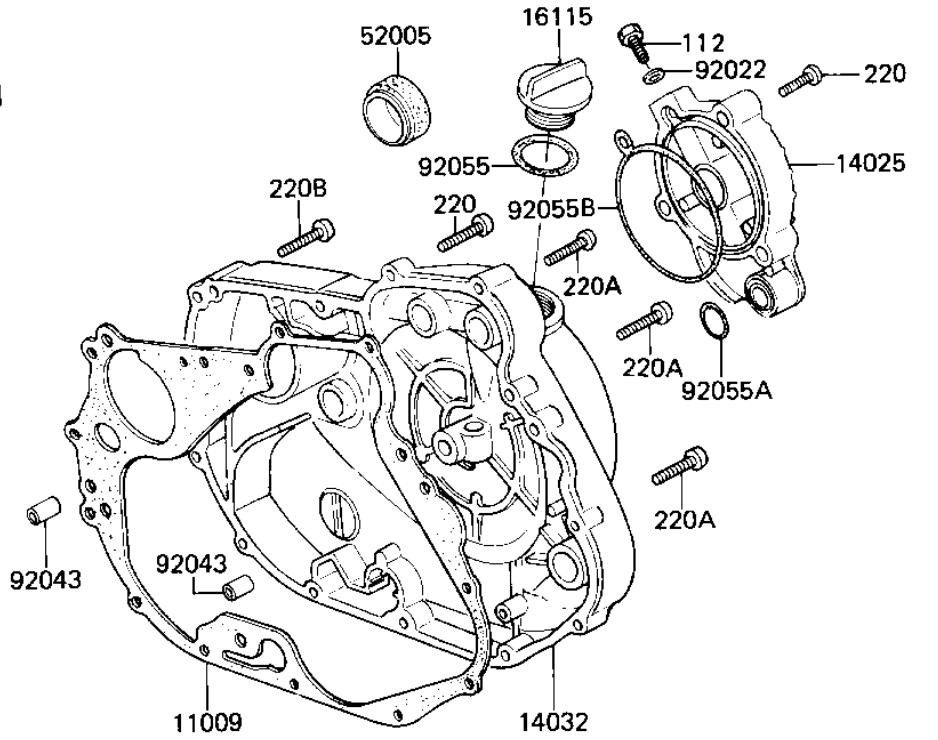

1984 Prairie PARTS DIAGRAM

ENGINE COVERS ('84-'85 G2/C3)

E1431-0102

- 1
- 1
- 1
- 1
- 1
- 1
- 1
- 1
- 5
- 9
- 9
- 9
- 9
- 9
- 9

1984 Prairie PARTS LIST

ENGINE COVERS ('84-'85 G2/G3)

ITEM NAME	PART NUMBER	QUANTITY
GASKET,CLUTCH COVER (Ref # 11009)	11009-1306	1
GASKET,CYLINDER BASE (Ref # 11009A)	11060-1200	1
COVER,OIL FILTER (Ref # 14025)	14025-1559	1
COVER,GENERATOR (Ref # 14025A)	14025-1606	1
COVER-CHAIN,BLACK (Ref # 14026)	14026-1052	1
COVER-GENERATOR (Ref # 14031)	14031-1110	1
COVER-CLUTCH (Ref # 14032)	14032-1098	1
CAP-OIL FILLER (Ref # 16115)	16115-1009	1
GAUGE,OIL LEVEL (Ref # 52005)	52005-1009	1
SCREW (Ref # 92009)	92009-1715	2
WASHER,PLAIN (Ref # 92022)	92022-304	1
PIN,DOWEL, 6.3X8X14 (Ref # 92043)	92042-007	4
"O" RING,31MM (Ref # 92055)	92055-049	1
"O" RING (Ref # 92055A)	92055-098	1
"O" RING,FILTER COVER (Ref # 92055B)	92055-1048	1
"O" RING,DYNAMO COVER (Ref # 92055C)	92055-109	2
RING-O (Ref # 92055D)	92055-1143	1
BOLT-UPSET (Ref # 112)	112X0608	1
SCREW-PAN-CROSS (Ref # 220)	220X0625	4
SCREW-PAN-CROSS (Ref # 220A)	220X0630	18
SCREW-PAN-CROSS (Ref # 220B)	220X0640	1
SCREW-PAN-CROSS (Ref # 220C)	220X0660	2
SCREW-PAN-CROS-WS (Ref # 223)	223X0610	2
"O" RING,12MM (Ref # 670)	670B2012	1