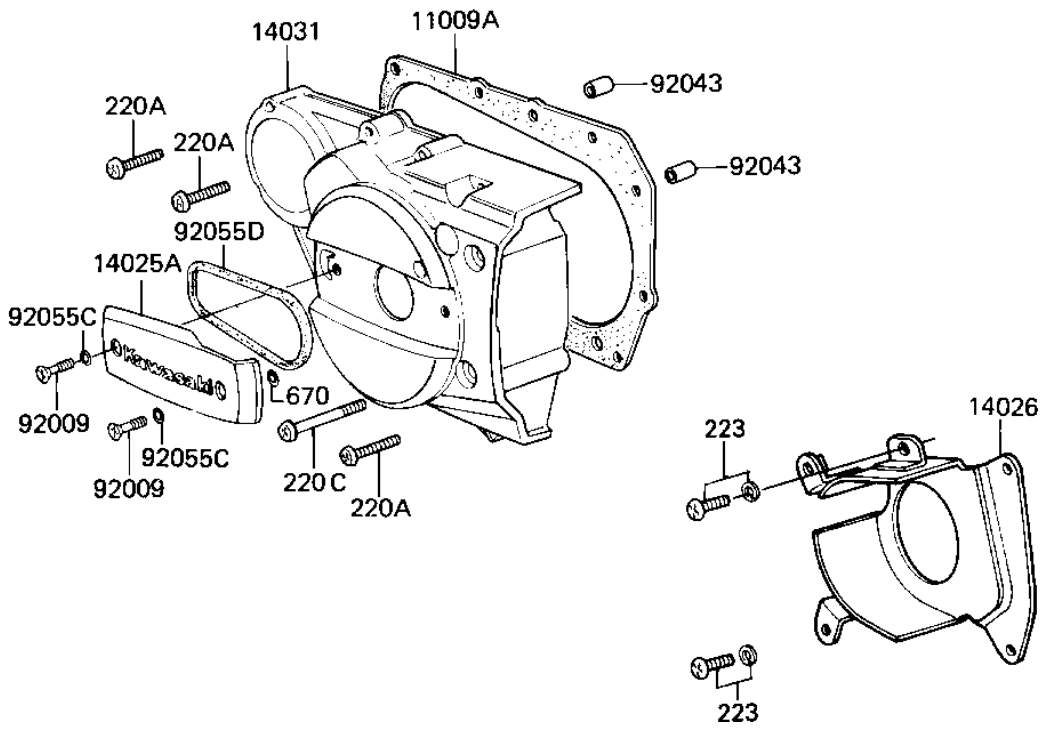

1984 Prairie PARTS DIAGRAM

ENGINE COVERS ('84-'85 G2/C3)

E1431-0102

- 1
- 1
- 1
- 1
- 1
- 1
- 1
- 1
- 5
- 9
- 9
- 9
- 9
- 9
- 9

1984 Prairie PARTS LIST

ENGINE COVERS ('84-'85 G2/G3)

ITEM NAME	PART NUMBER	QUANTITY
GASKET,CLUTCH COVER (Ref # 11009)	11009-1306	1
GASKET,CYLINDER BASE (Ref # 11009A)	11060-1200	1
COVER,OIL FILTER (Ref # 14025)	14025-1559	1
COVER,GENERATOR (Ref # 14025A)	14025-1606	1
COVER-CHAIN,BLACK (Ref # 14026)	14026-1052	1
COVER-GENERATOR (Ref # 14031)	14031-1110	1
COVER-CLUTCH (Ref # 14032)	14032-1098	1
CAP-OIL FILLER (Ref # 16115)	16115-1009	1
GAUGE,OIL LEVEL (Ref # 52005)	52005-1009	1
SCREW (Ref # 92009)	92009-1715	2
WASHER,PLAIN (Ref # 92022)	92022-304	1
PIN,DOWEL, 6.3X8X14 (Ref # 92043)	92042-007	4
"O" RING,31MM (Ref # 92055)	92055-049	1
"O" RING (Ref # 92055A)	92055-098	1
"O" RING,FILTER COVER (Ref # 92055B)	92055-1048	1
"O" RING,DYNAMO COVER (Ref # 92055C)	92055-109	2
RING-O (Ref # 92055D)	92055-1143	1
BOLT-UPSET (Ref # 112)	112X0608	1
SCREW-PAN-CROSS (Ref # 220)	220X0625	4
SCREW-PAN-CROSS (Ref # 220A)	220X0630	18
SCREW-PAN-CROSS (Ref # 220B)	220X0640	1
SCREW-PAN-CROSS (Ref # 220C)	220X0660	2
SCREW-PAN-CROS-WS (Ref # 223)	223X0610	2
"O" RING,12MM (Ref # 670)	670B2012	1