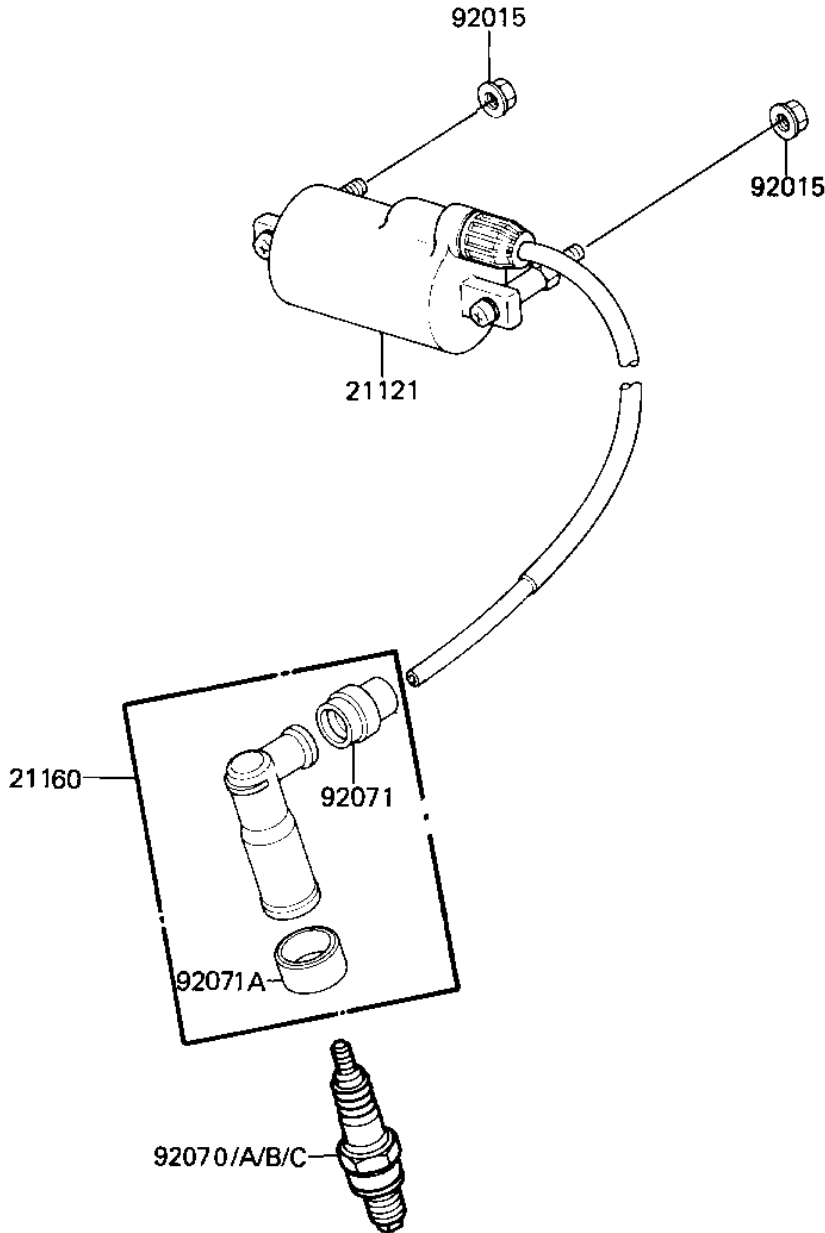

1985 Prairie PARTS DIAGRAM

IGNITION COIL ('84-'85 C2/C3)

E1830-0181

2
2
9
9
9
9
9
9

1985 Prairie PARTS LIST

IGNITION COIL ('84-'85 C2/C3)

| ITEM NAME | PART NUMBER | QUANTITY |
|------------------------------------|-------------|----------|
| COIL IGNITION (Ref # 21121) | 21121-1049 | 1 |
| CAP-ASSY-PLUG (Ref # 21160) | 21160-1067 | 1 |
| NUT-6MM (Ref # 92015) | 92015-1078 | 2 |
| SPARK PLUG B8ES (Ref # 92070) | B8ES | 1 |
| SPARK PLUG BR8ES (Ref # 92070) | BR8ES | 1 |
| GROMMET,HIGH TENSION (Ref # 92071) | 21131-005 | 1 |
| GROMMET,PLUG CAP (Ref # 92071A) | 92071-1135 | 1 |