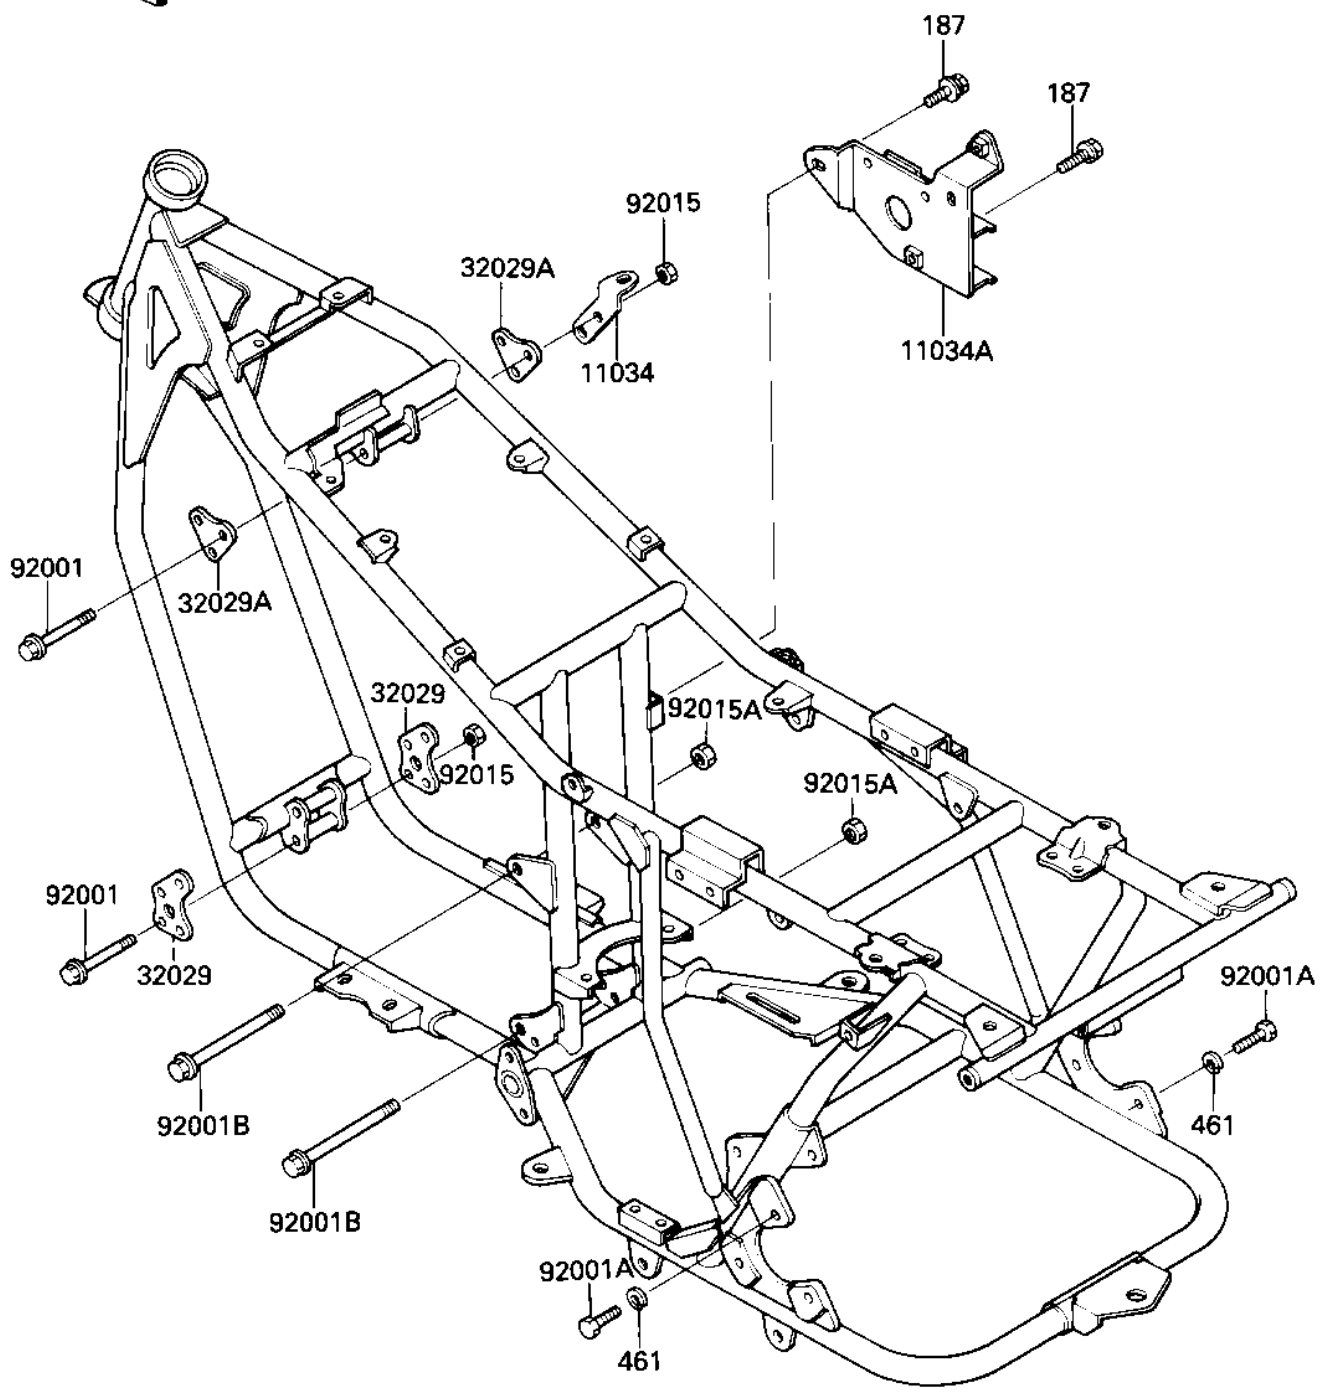

# 1984 Prairie PARTS DIAGRAM

FRAME FITTINGS ('84-'85 C2/C3)

F2131-0174

11  
11  
32  
32  
92  
  
92  
92  
92  
92

# 1984 Prairie PARTS LIST

## FRAME FITTINGS ('84-'85 C2/C3)

ITEM NAME	PART NUMBER	QUANTITY
BRACKET,IGNITION COIL (Ref # 11034)	11034-4196	1
BRACKET,ELECTRO BASE (Ref # 11034A)	11034-4216	1
BRACKET-ENGINE (Ref # 32029)	32029-4022	2
BRACKET-ENGINE (Ref # 32029A)	32029-4023	2
BOLT-FLANGE (Ref # 92001)	92001-1582	7
BOLT (Ref # 92001A)	92001-160	6
BOLT, FLANGED, 10X110 (Ref # 92001B)	92001-1602	2
NUT,LOCK,8MM (Ref # 92015)	92015-1124	7
NUT,LOCK,10MM (Ref # 92015A)	92019-021	2
BOLT 6X14 (Ref # 187)	187B0614	3
WASHER SPRING 10MM (Ref # 461)	461F1000	6