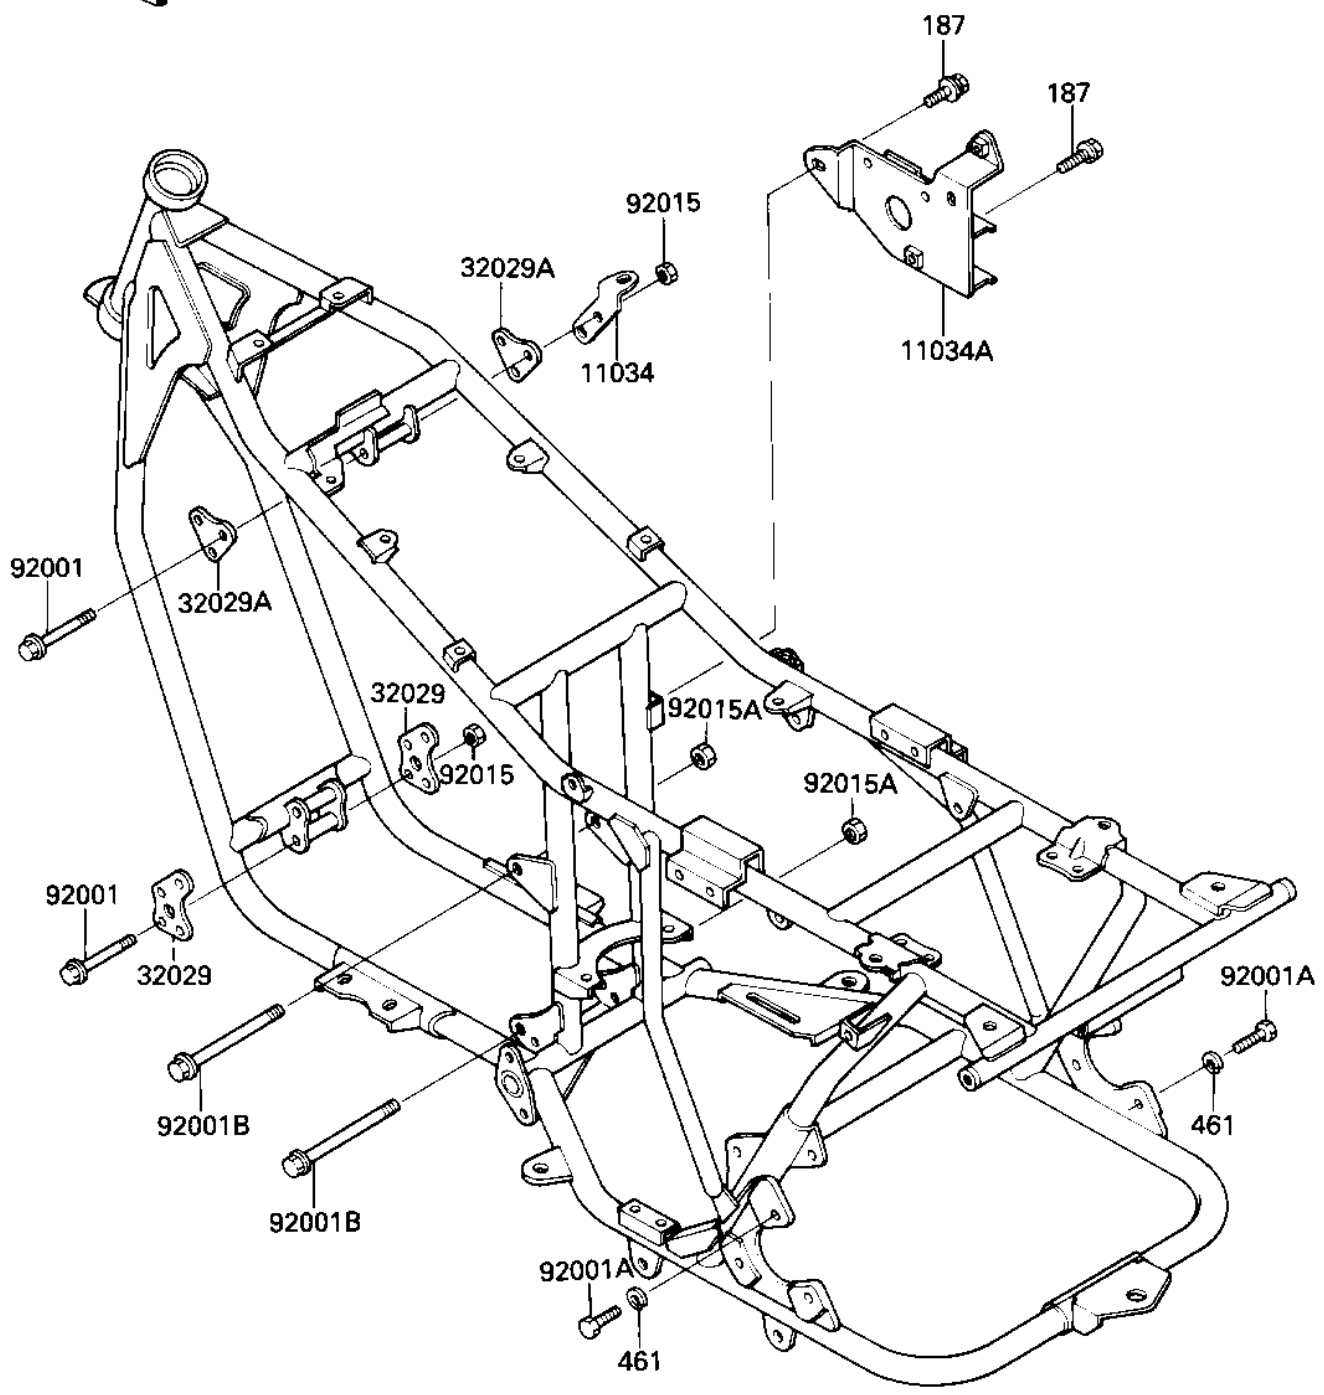

1985 Prairie PARTS DIAGRAM

FRAME FITTINGS ('84-'85 C2/C3)

F2131-0174

11
11
32
32
92

92
92
92
92

1985 Prairie PARTS LIST

FRAME FITTINGS ('84-'85 C2/C3)

ITEM NAME	PART NUMBER	QUANTITY
BRACKET,IGNITION COIL (Ref # 11034)	11034-4196	1
BRACKET,ELECTRO BASE (Ref # 11034A)	11034-4216	1
BRACKET-ENGINE (Ref # 32029)	32029-4022	2
BRACKET-ENGINE (Ref # 32029A)	32029-4023	2
BOLT-FLANGE (Ref # 92001)	92001-1582	7
BOLT (Ref # 92001A)	92001-160	6
BOLT, FLANGED, 10X110 (Ref # 92001B)	92001-1602	2
NUT,LOCK,8MM (Ref # 92015)	92015-1124	7
NUT,LOCK,10MM (Ref # 92015A)	92019-021	2
BOLT 6X14 (Ref # 187)	187B0614	3
WASHER SPRING 10MM (Ref # 461)	461F1000	6