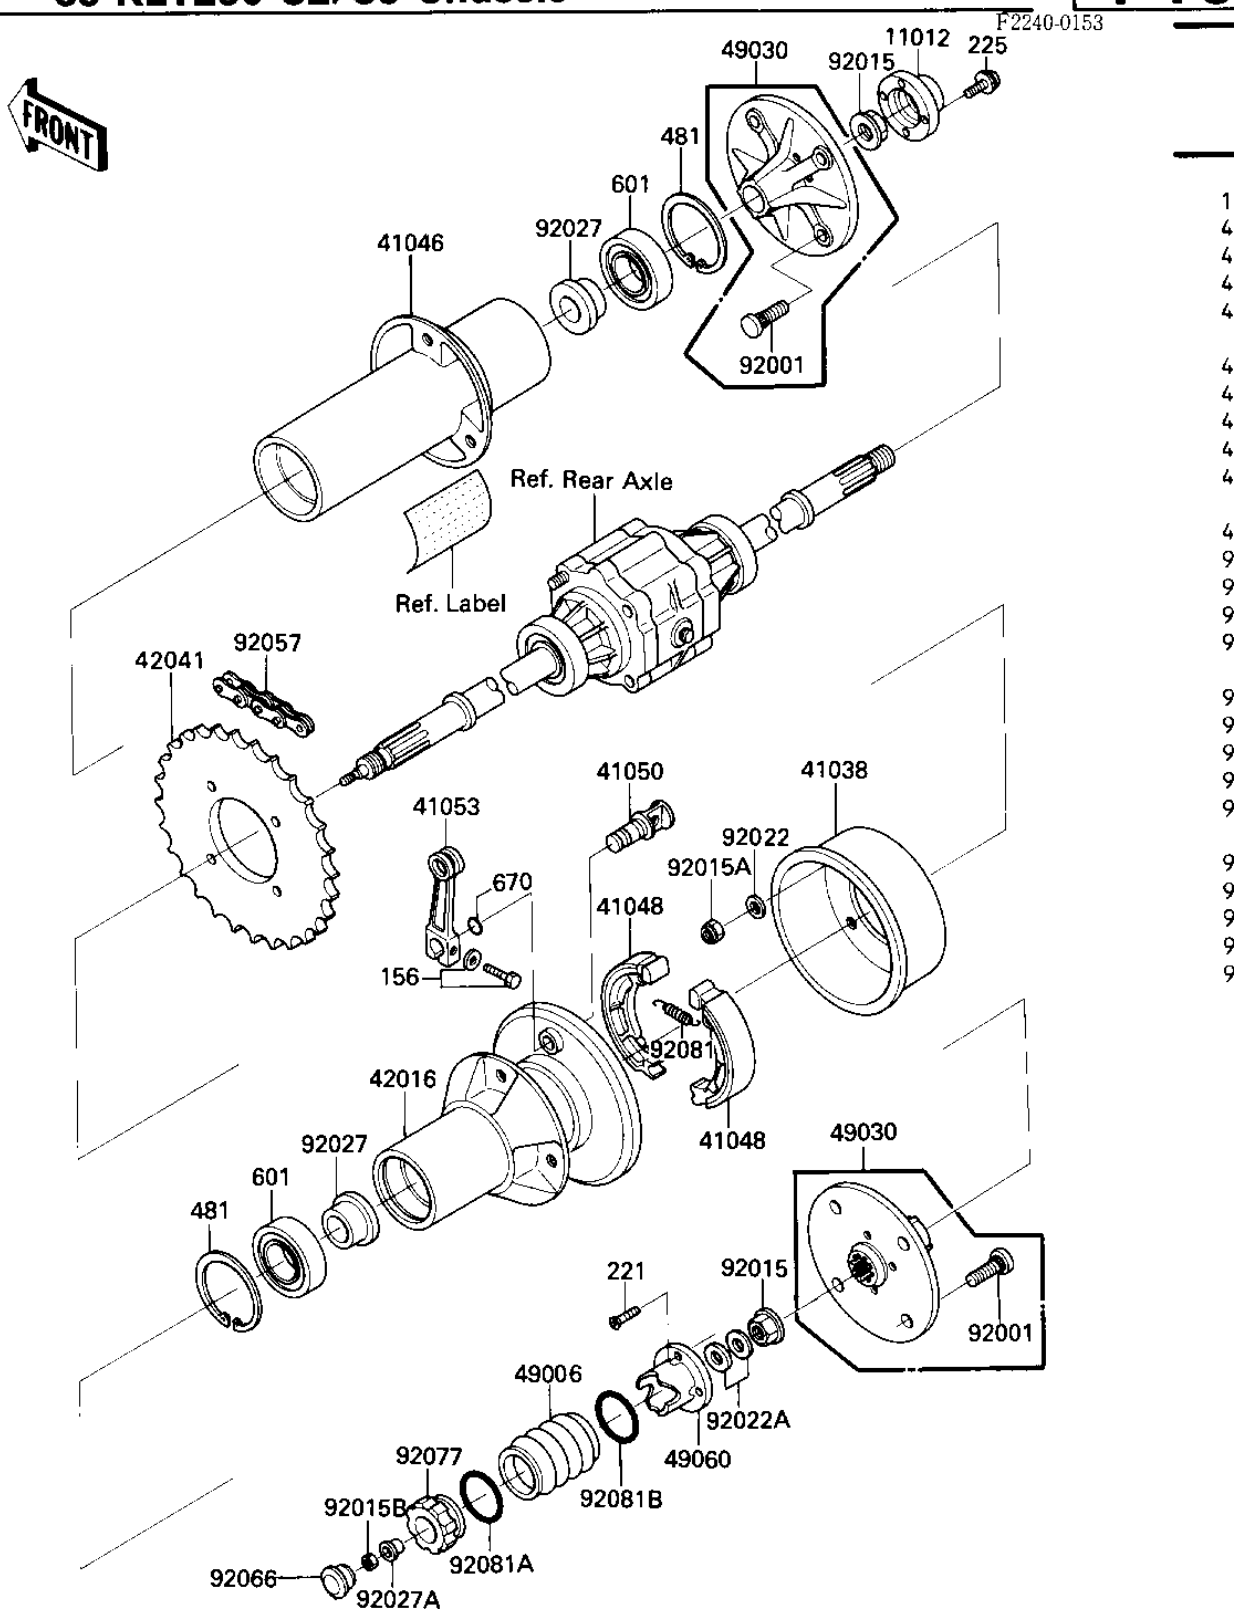

1984 Prairie PARTS DIAGRAM

REAR HUB BRAKE CHAIN ('84-'85 C2/C3)

F2240-0153

FRONT

Ref. Rear Axle

Ref. Label

- 1
- 4
- 4
- 4
- 4
- 4
- 4
- 4
- 4
- 4
- 4
- 9
- 9
- 9
- 9
- 9
- 9
- 9
- 9
- 9
- 9

1984 Prairie PARTS LIST

REAR HUB BRAKE CHAIN ('84-'85 C2/C3)

ITEM NAME	PART NUMBER	QUANTITY
CAP (Ref # 11012)	11012-4005	1
DRUM,HUB-RR (Ref # 41038)	41038-4017	1
HOUSING-BEARING (Ref # 41046)	41046-4008	1
SHOE-BRAKE (Ref # 41048)	41048-1068	2
CAM SHAFT,BRAKE (Ref # 41050)	41050-1002	1
LEVER BRAKE CAM (Ref # 41053)	41053-1022	1
PANEL RR-BRAKE (Ref # 42016)	42016-4008	1
SPROCKET-HUB,50T (Ref # 42041)	42041-4008	1
BOOT (Ref # 49006)	49006-4005	1
RR-HUB,FORGED (Ref # 49030)	49030-4011	2
CAM (Ref # 49060)	49060-4001	1
BOLT,LUG (Ref # 92001)	92001-4006	8
NUT,FLANGED&LOCK,18MM (Ref # 92015)	92015-4024	2
NUT,10MM (Ref # 92015A)	92015-1429	4
NUT-LOCK,5MM (Ref # 92015B)	92019-014	1
WASHER,10.5X18X2.5 (Ref # 92022)	92022-1453	4
WASHER,PLAIN,5MM (Ref # 92022A)	92022-241	3
COLLAR,AXLE (Ref # 92027)	92027-4029	2
COLLAR (Ref # 92027A)	92027-4030	1
CHAIN,EK520SH-0,98L (Ref # 92057)	92057-4011	1
PLUG,FRAME END (Ref # 92066)	92066-1027	1
KNOB (Ref # 92077)	92077-4002	1
SPRING-BRAKE SHOE (Ref # 92081)	42020-004	2
SPRING (Ref # 92081A)	92081-1177	1
SPRING,L=141 (Ref # 92081B)	92081-1570	1
BOLT-WP (Ref # 156)	156G0622	1
SCREW-CSK-CROSS (Ref # 221)	221B0516	4
SCREW-PAN-WSP-CROS (Ref # 225)	225B0520	4
CIRCRIP-TYPE-C,68MM (Ref # 481)	481J6800	2

1984 Prairie PARTS LIST

REAR HUB BRAKE CHAIN ('84-'85 C2/C3)

ITEM NAME	PART NUMBER	QUANTITY
BEARING,BALL,#6008UU (Ref # 601)	601A6008UU	2
"O" RING,15MM (Ref # 670)	670B2015	1