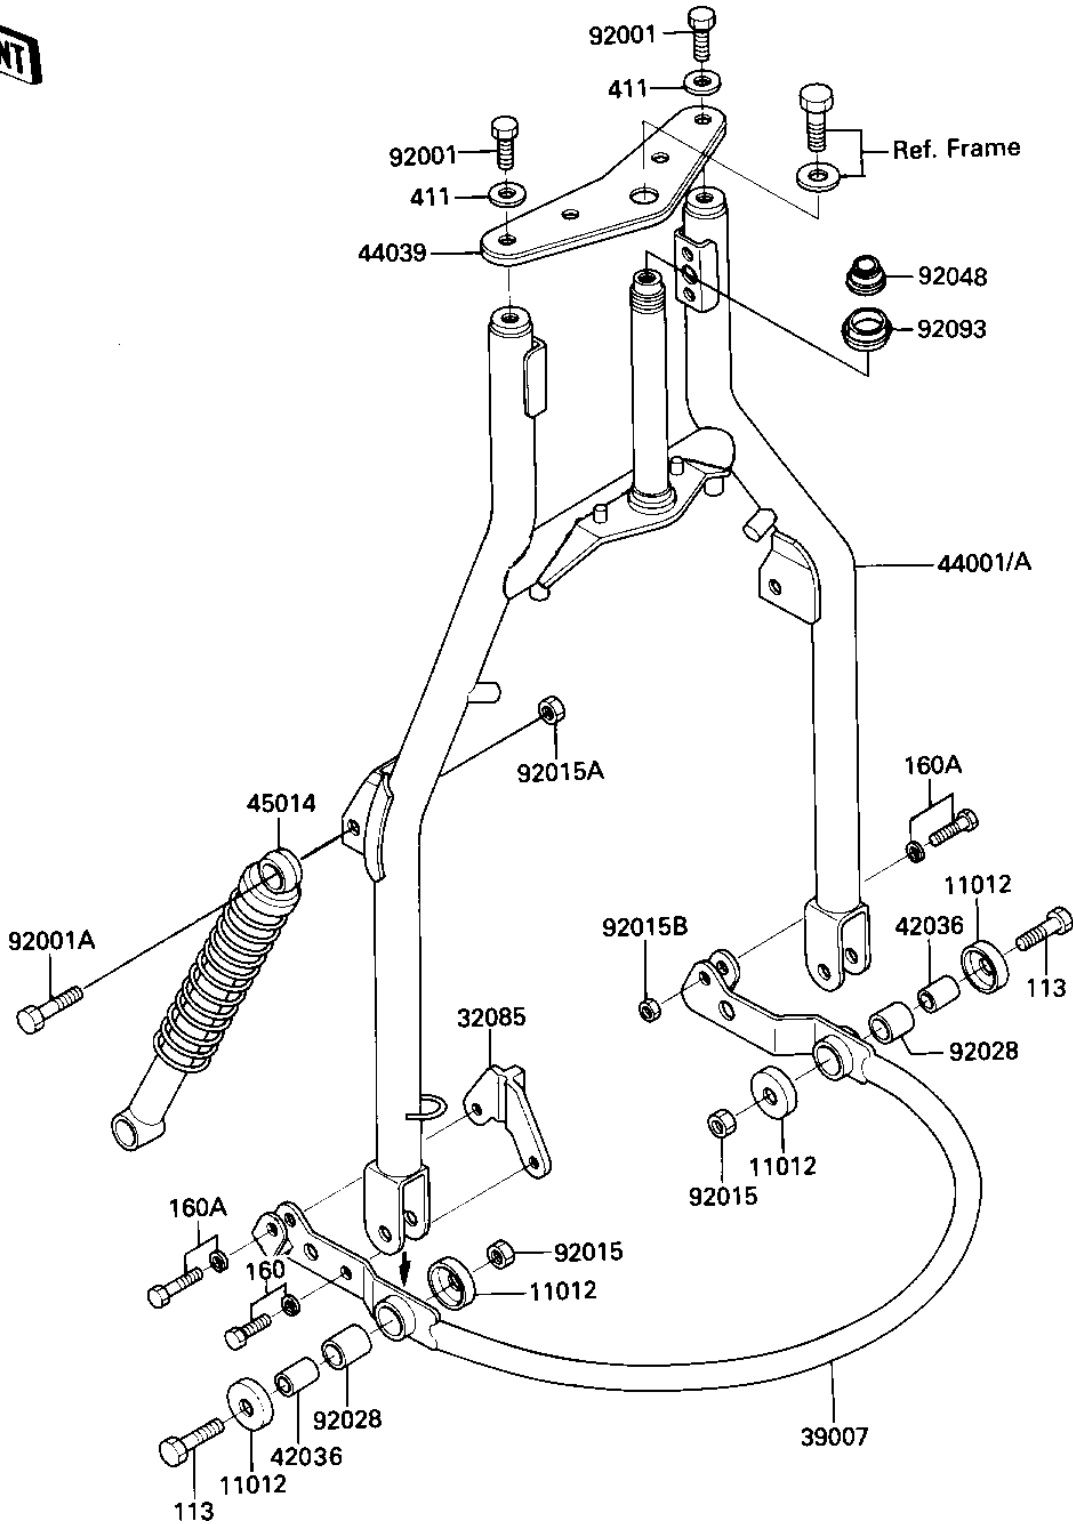

# 1984 Prairie PARTS DIAGRAM

FRONT FORK ('84-'85 C2/C3)

F2340-0218

- 1
- 3
- 3
- 4
- 4
- 4
- 4
- 9
- 9
- 9
- 9
- 9
- 9
- 9
- 9

# 1984 Prairie PARTS LIST

## FRONT FORK ('84-'85 C2/C3)

ITEM NAME	PART NUMBER	QUANTITY
CAP (Ref # 11012)	11012-4004	4
STOPPER (Ref # 32085)	32085-4006	1
ARM-SUSP (Ref # 39007)	39007-4003	1
SLEEVE,14X20X25.3 (Ref # 42036)	42036-4003	2
FRONT FORK,EBONY (Ref # 44001)	44001-4007-8G	1
FRONT FORK,RED (Ref # 44001A)	44001-4007-8R	1
HOLDER-FORK UPPER (Ref # 44039)	44039-4003	1
SHOCKABSORBER,EBONY (Ref # 45014)	45014-4010-8G	2
BOLT (Ref # 92001)	92001-1742	2
BOLT,12X45 (Ref # 92001A)	92001-4018	2
NUT-LOCK,14MM (Ref # 92015)	92019-011	2
NUT-LOCK,12MM (Ref # 92015A)	92019-009	2
NUT,LOCK,10MM (Ref # 92015B)	92019-021	1
BUSHING,SWING ARM (Ref # 92028)	92028-4001	2
CONE STERNG BERG LOW (Ref # 92048)	92047-010	1
SEAL,STEERING STEM (Ref # 92093)	44010-027	1
BOLT HEX HEAD 14X55 (Ref # 113)	113B1455	2
BOLT-FINE-WS (Ref # 160)	160B1020	1
BOLT-FINE-WS (Ref # 160A)	160B1040	2
WASHER-PLAIN,10MM (Ref # 411)	411D1000	2