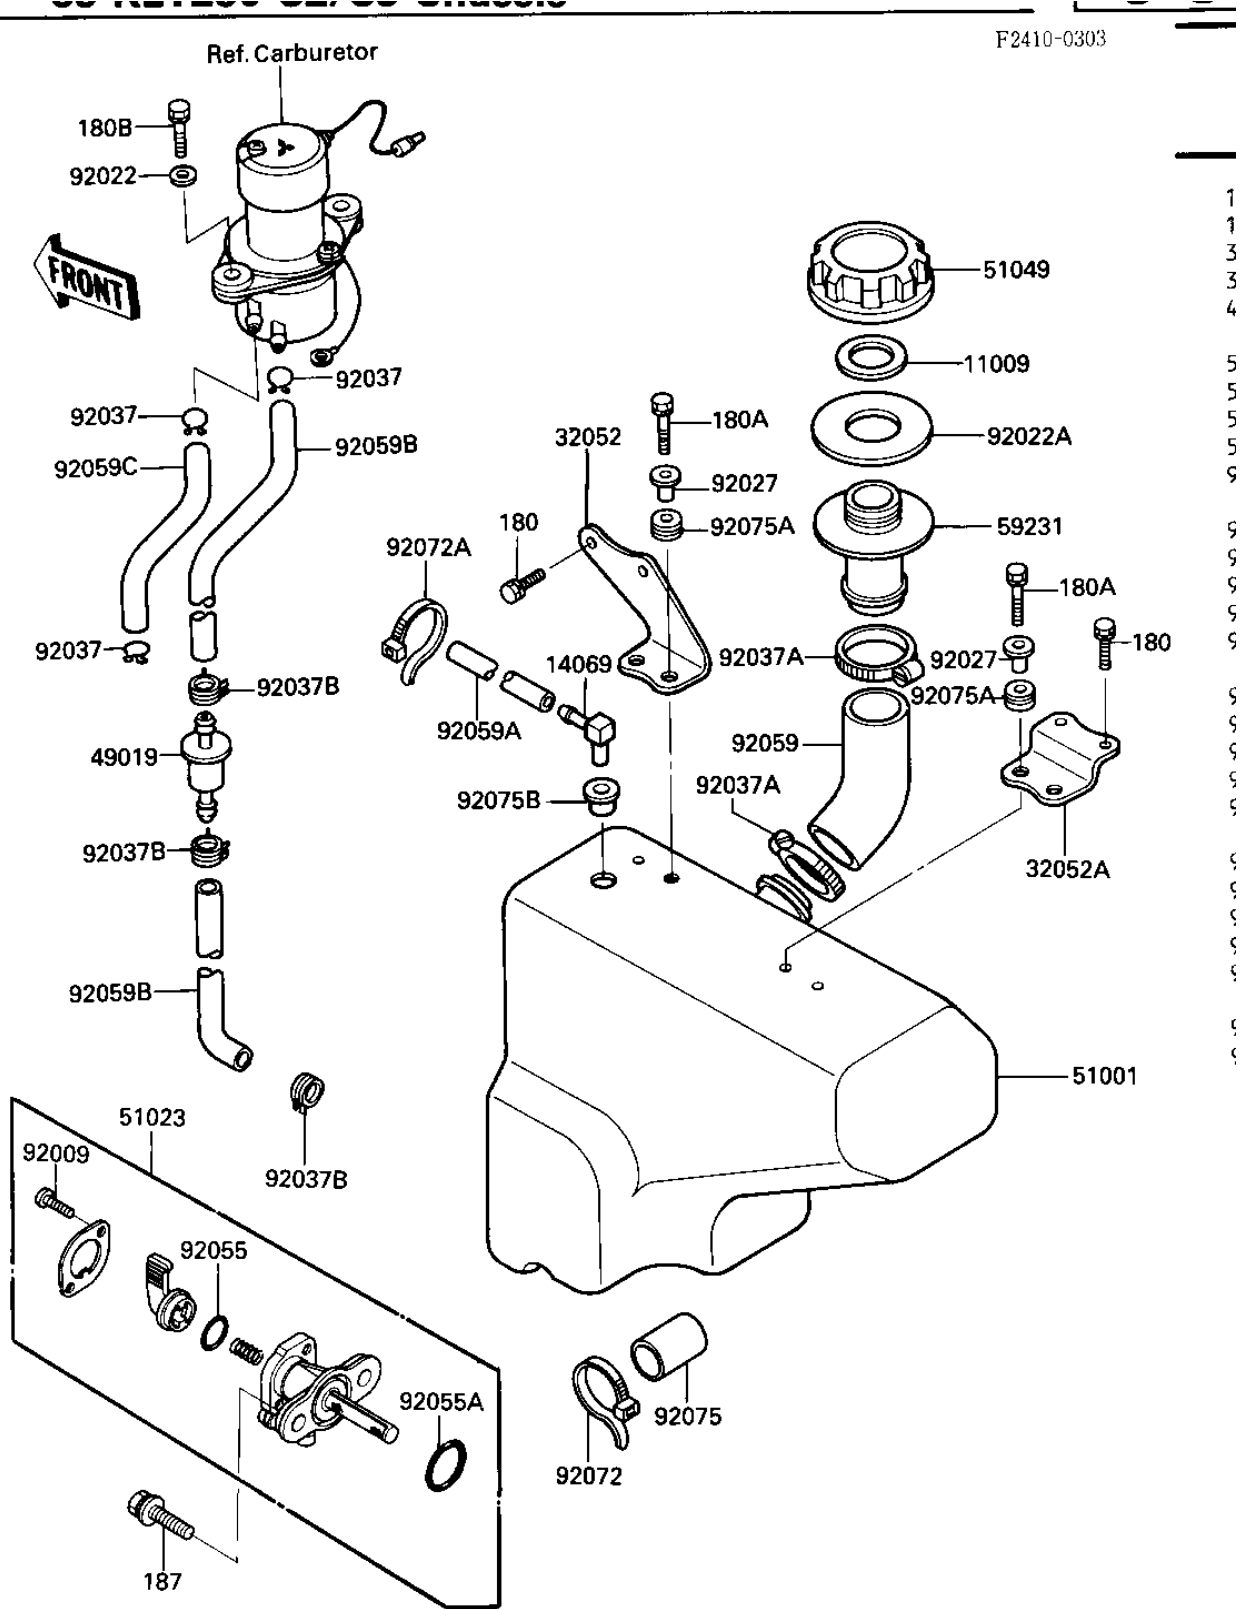

1985 Prairie PARTS DIAGRAM

FUEL TANK ('84-'85 G2/C3)

1985 Prairie PARTS LIST

FUEL TANK ('84-'85 G2/G3)

ITEM NAME	PART NUMBER	QUANTITY
GASKET,FUEL TANK CAP (Ref # 11009)	11009-3020	1
BREATHER (Ref # 14069)	14069-003	1
BRACKET-TANK (Ref # 32052)	32052-4006	1
BRACKET-TANK (Ref # 32052A)	32052-4007	1
FILTER-FUEL (Ref # 49019)	49019-4001	1
TANK-FUEL,GRAY (Ref # 51001)	51001-4005-8L	1
TAP-ASSY-FUEL (Ref # 51023)	51023-1115	1
CAP,FUEL TANK (Ref # 51049)	51049-3001	1
FILLER,FUEL TANK (Ref # 59231)	59231-3001	1
SCREW PAN HEAD 3X8 (Ref # 92009)	220E0308	2
WASHER,6.5X16X2 (Ref # 92022)	92022-1565	2
WASHER-RUBBER (Ref # 92022A)	92022-4024	1
COLLAR (Ref # 92027)	92027-1045	4
CLAMP,TUBE (Ref # 92037)	92037-1682	3
HOSE CLAMP (Ref # 92037A)	92037-3009	2
CLAMP (Ref # 92037B)	92037-4009	3
RING-O (Ref # 92055)	92055-1299	1
RING-O (Ref # 92055A)	92055-1300	1
TUBE,TANK (Ref # 92059)	92059-4013	1
TUBE-BREATHER (Ref # 92059A)	92059-4027	1
TUBE,5.3X10.5X85 (Ref # 92059B)	92059-4029	2
TUBE,5.3X10.5X450 (Ref # 92059C)	92059-4030	1
BAND (Ref # 92072)	92072-3505	2
BAND (Ref # 92072A)	92072-4004	3
DAMPER RUBBER (Ref # 92075)	92075-084	2
DAMPER RUBBER (Ref # 92075A)	92075-277	4
DAMPER,FUEL TANK (Ref # 92075B)	92075-4029	1
BOLT-UPSET-WS,6X14 (Ref # 180)	180B0614	4
BOLT-UPSET-WS (Ref # 180A)	180B0620	4

1985 Prairie PARTS LIST

FUEL TANK ('84-'85 G2/G3)

ITEM NAME	PART NUMBER	QUANTITY
BOLT-UPSET-WS,6X35 (Ref # 180B)	180B0635	2
BOLT-UPSET-WSP (Ref # 187)	187B0616	2