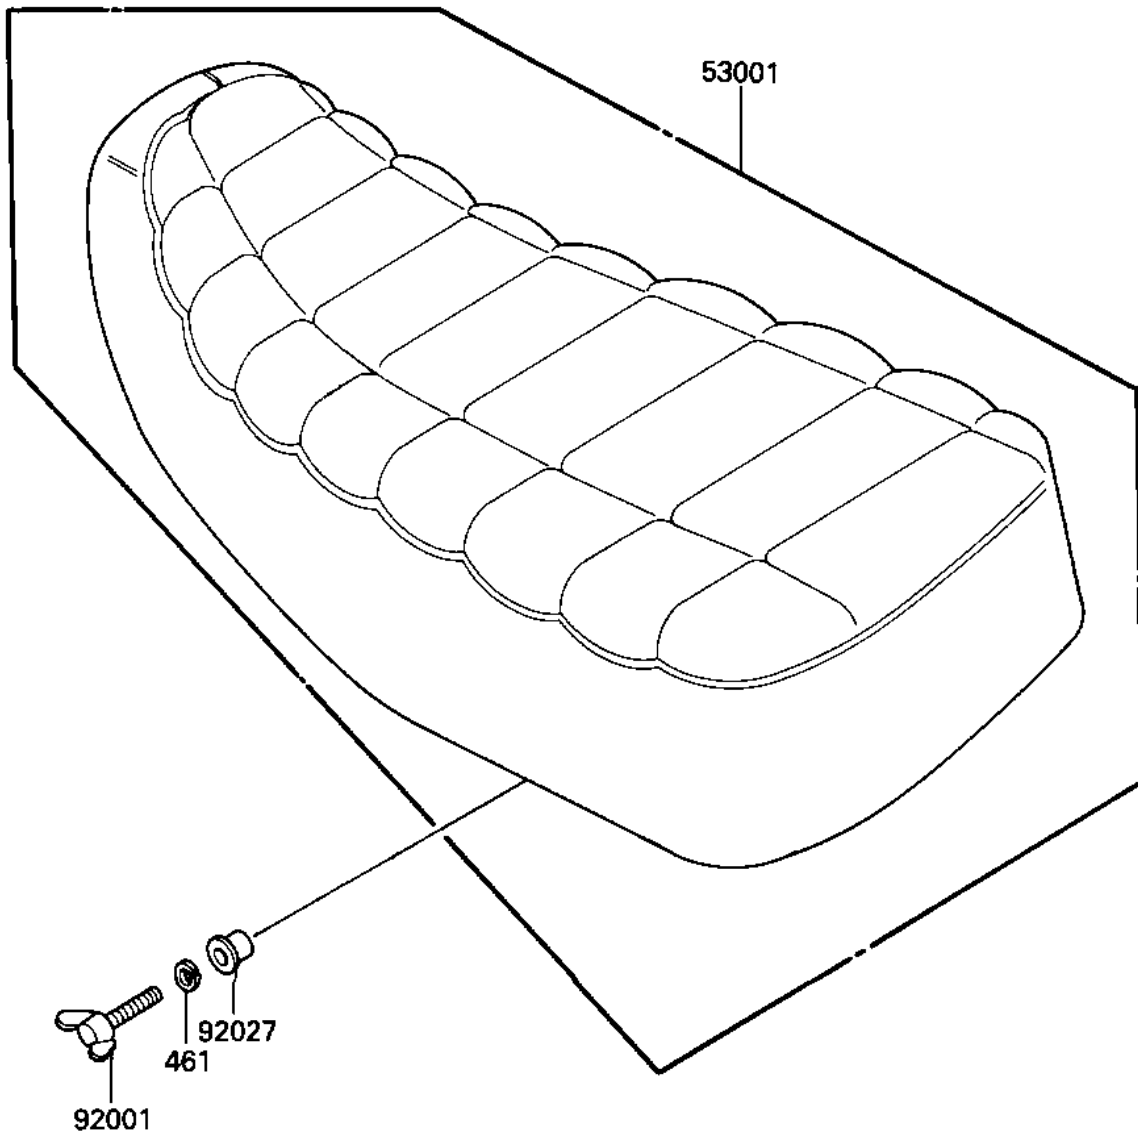

1984 Prairie PARTS DIAGRAM

SEAT ('84-'85 G2/C3)

04 - 00 KLE200 G2/C3 STRIP

F2510-0235

5
9
9

1984 Prairie PARTS LIST

SEAT ('84-'85 C2/C3)

ITEM NAME	PART NUMBER	QUANTITY
SEAT-ASSY (Ref # 53001)	53001-1366	1
BOLT,CLNR ELEMENT (Ref # 92001)	92003-199	2
COLLAR,L=5 (Ref # 92027)	92027-4020	2
WASHER SPRING 6MM (Ref # 461)	461F0600	2