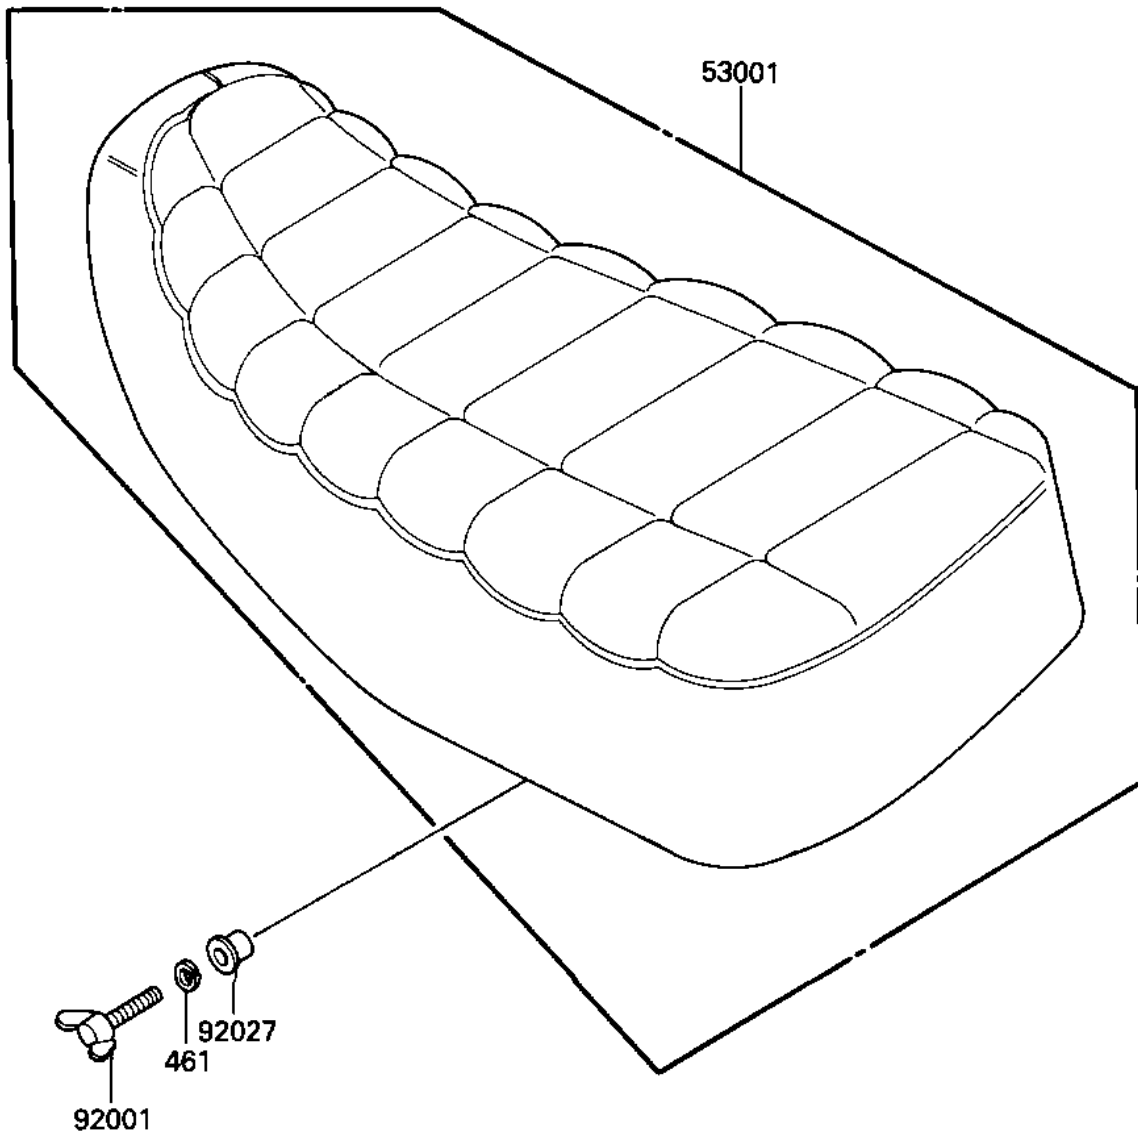

1985 Prairie PARTS DIAGRAM

SEAT ('84-'85 G2/C3)

04 - 00 KRT200 G2/C3 STRIP

F2510-0235

5
9
9

1985 Prairie PARTS LIST

SEAT ('84-'85 C2/C3)

ITEM NAME	PART NUMBER	QUANTITY
SEAT-ASSY (Ref # 53001)	53001-1366	1
BOLT,CLNR ELEMENT (Ref # 92001)	92003-199	2
COLLAR,L=5 (Ref # 92027)	92027-4020	2
WASHER SPRING 6MM (Ref # 461)	461F0600	2