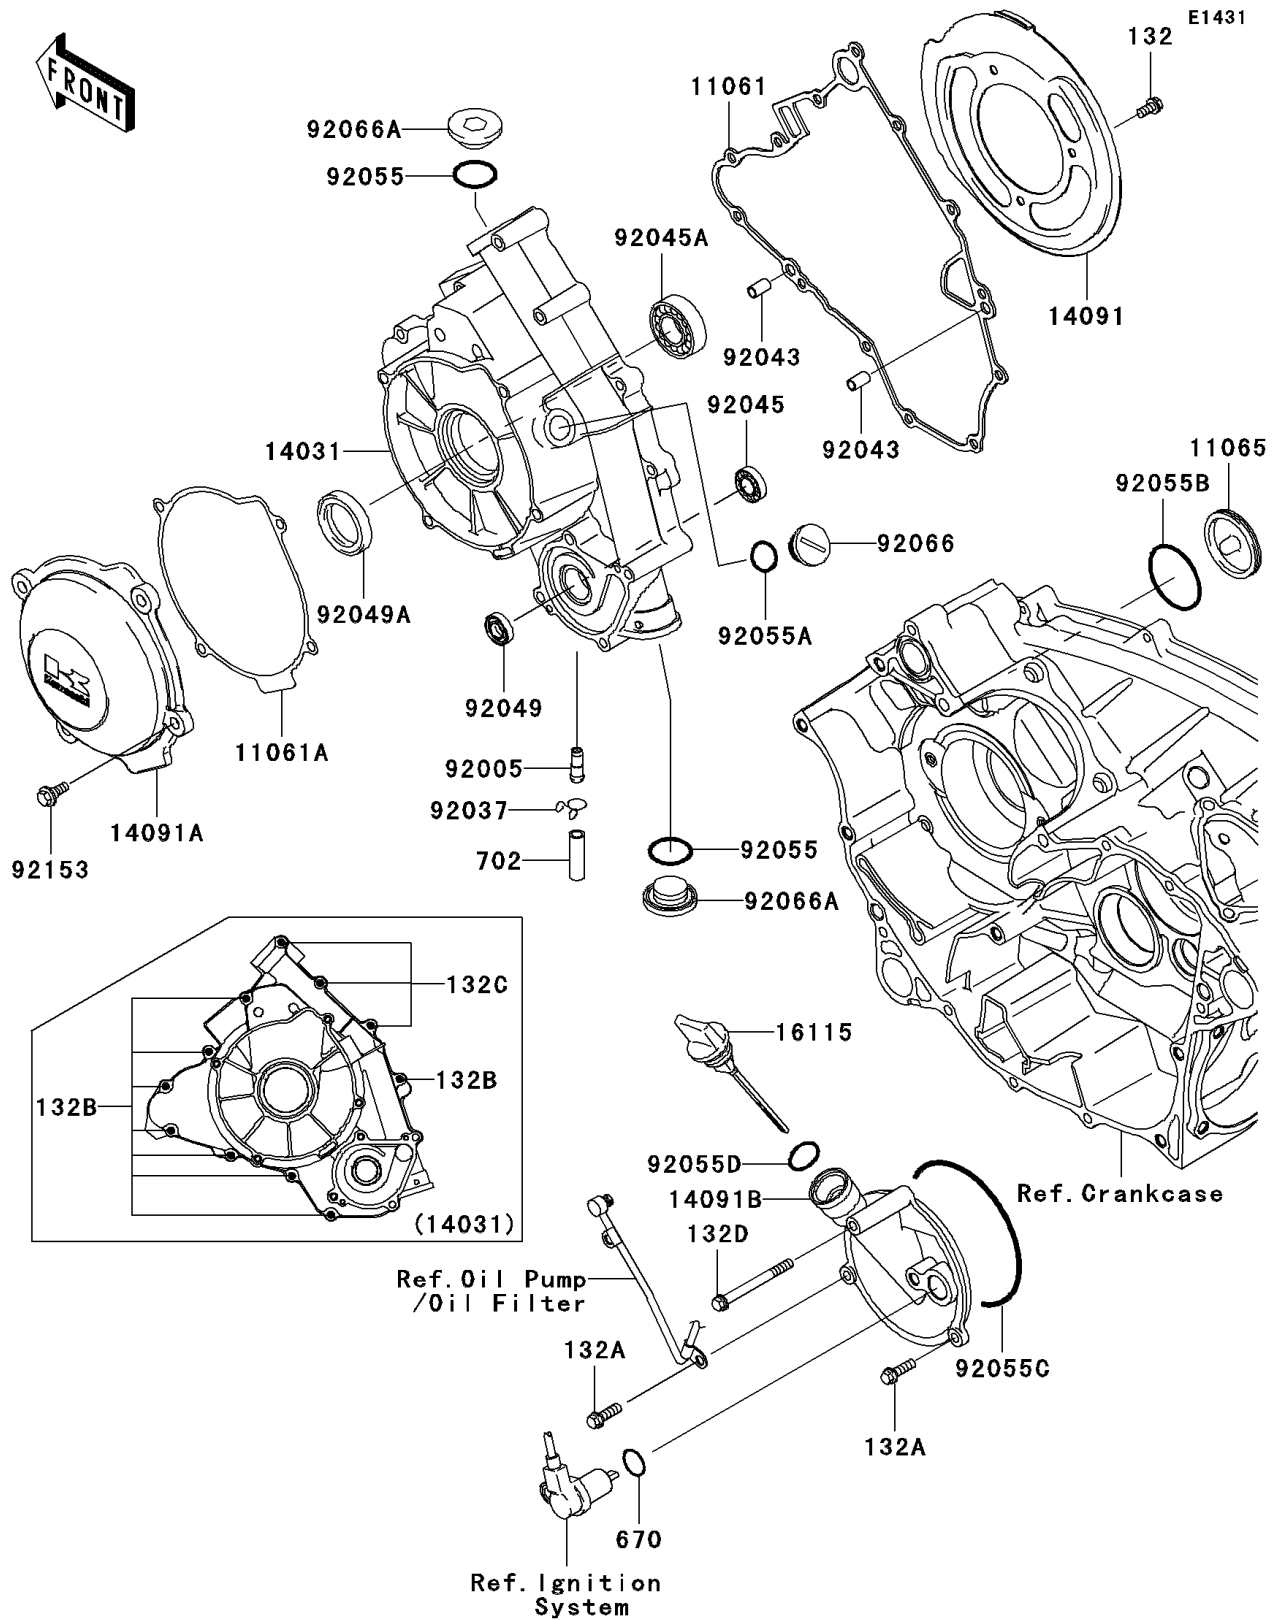

# 2008 Teryx® 750 4x4 NRA OUTDOORS™ PARTS DIAGRAM

Engine Cover(s)

### Engine Cover(s)

ITEM NAME	PART NUMBER	QUANTITY
BOLT-FLANGED-SMALL,6X12 (Ref # 132)	132BD0612	3
BOLT-FLANGED-SMALL,6X20 (Ref # 132A)	132BD0620	2
BOLT-FLANGED-SMALL,6X30 (Ref # 132B)	132BD0630	8
BOLT-FLANGED-SMALL,6X55 (Ref # 132C)	132BD0655	3
BOLT-FLANGED-SMALL,6X65 (Ref # 132D)	132BD0665	1
O RING (Ref # 670)	670D2018	1
TUBE-RUBBER,7X10X35 (Ref # 702)	702A07035	1
GASKET (Ref # 11061)	11061-1119	1
GASKET (Ref # 11061A)	11061-1153	1
CAP (Ref # 11065)	11065-1151	1
COVER-GENERATOR (Ref # 14031)	14031-0030	1
COVER,BELT CONVERTER (Ref # 14091)	14091-0309	1
COVER (Ref # 14091A)	14091-0738	1
COVER (Ref # 14091B)	14091-1365	1
CAP-OIL FILLER (Ref # 16115)	16115-1072	1
FITTING (Ref # 92005)	92005-1369	1
CLAMP,TUBE (Ref # 92037)	92037-147	1
PIN,6.2X8X14 (Ref # 92043)	92043-1263	2
BEARING-BALL,6901 (Ref # 92045)	92045-0084	1
BEARING-BALL,TMB004JR2CM (Ref # 92045A)	92045-0086	1
SEAL-OIL,SC 12X22X5 (Ref # 92049)	92049-1228	1
SEAL-OIL,HTC 28X45X7 (Ref # 92049A)	92049-1576	1
RING-O,25.7X2.4 (Ref # 92055)	92055-1136	2
RING-O,20X2 (Ref # 92055A)	92055-1146	1
RING-O,44.7X2.4 (Ref # 92055B)	92055-1279	1
RING-O,99.5X2.0 (Ref # 92055C)	92055-1632	1
RING-O,20X3 (Ref # 92055D)	92055-2185	1
PLUG,COVER (Ref # 92066)	92066-0011	1
PLUG,25X8 (Ref # 92066A)	92066-0012	2

# 2008 Teryx® 750 4x4 NRA OUTDOORS™ PARTS LIST

Engine Cover(s)

ITEM NAME	PART NUMBER	QUANTITY
BOLT,FLANGED,6X16 (Ref # 92153)	92153-7007	4